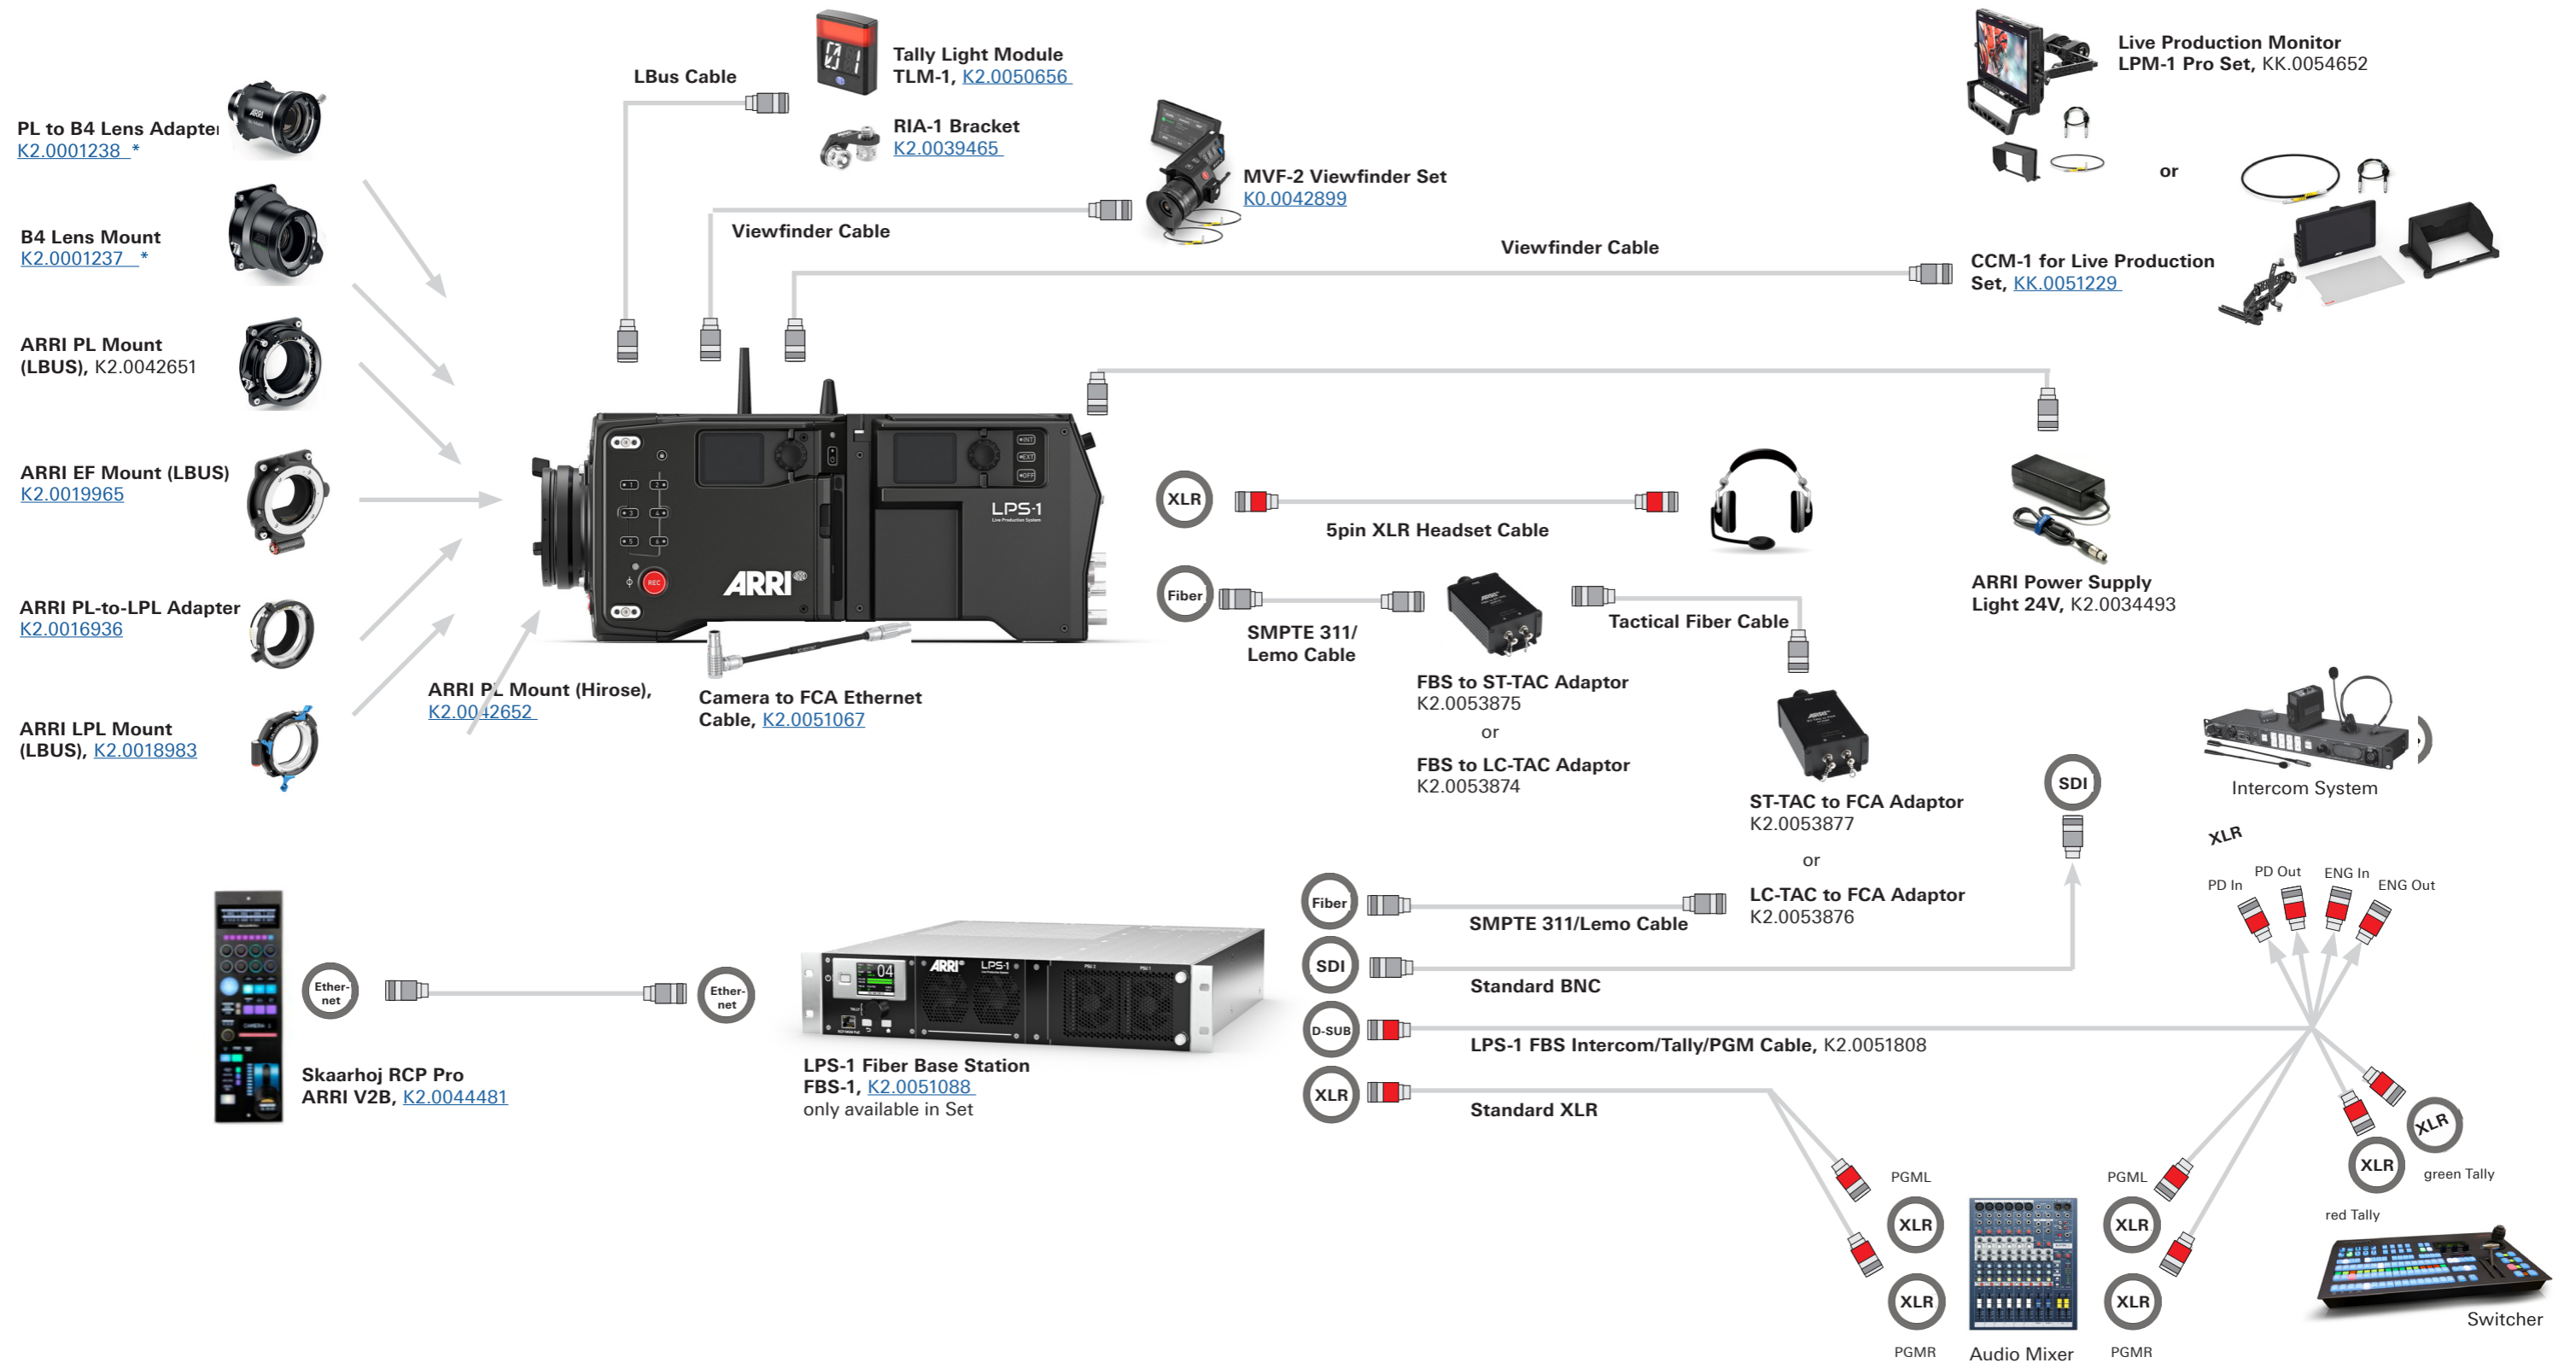

# ALEXA 35 Live - Multicam System - Setup Tactical Fiber

Configuration Overview | 2.2.1 / 2026.06

## Multicam Setup

\* only as long as stock is available