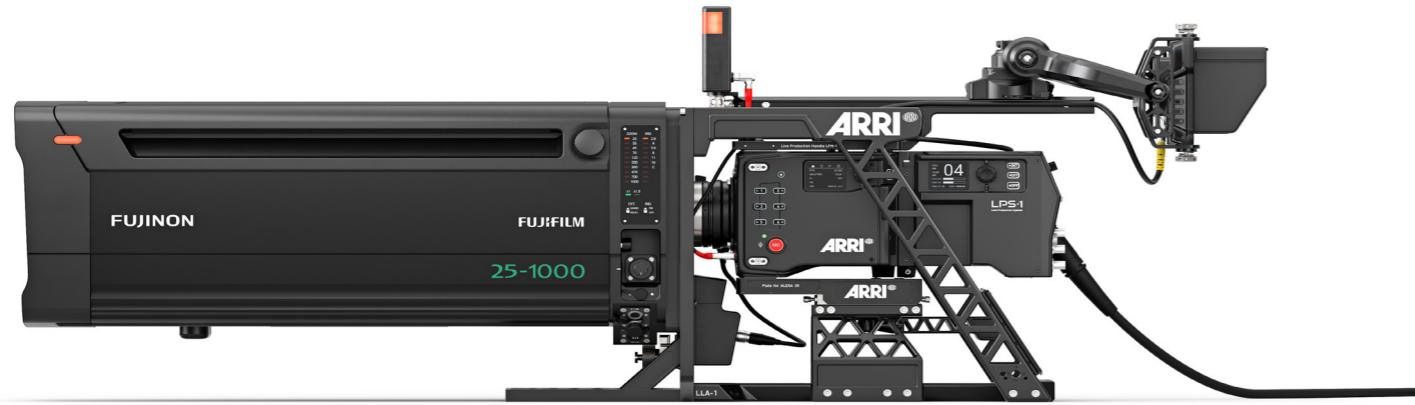

# ALEXA 35 Live - Multicam System- Single Components

Configuration Overview | 2.1.5 / 2026.04

## Cables

Cable Hirose to Box Lens, [K2.0050125](#)

Camera to FCA Ethernet Cable, [K2.0051067](#)

Cable LENS/ENG (12p) - Hi (12p) analog [K2.0022328](#)

LPS-1 FBS Intercom/Tally/PGM Cable, K2.0051808

Cable LBUS (straight) to LBUS (straight) Length: 0.2m/8", [K2.0006749](#)  
 Cable LBUS (straight) to LBUS (straight) Length: 0.3m/1ft, [K2.0006750](#)  
 Cable LBUS (straight) to LBUS (straight) Length: 0.5m/1.5ft, [K2.0006751](#)  
 Cable LBUS (straight) to LBUS (straight) Length: 0.8m/2.5ft, [K2.0006752](#)  
 Cable LBUS (straight) to LBUS (straight) Length: 1.5m/5ft, [K2.0006753](#)  
 Cable LBUS (straight) to LBUS (straight) Length: 3m/10ft, [K2.0006754](#)  
 Cable LBUS (straight) to LBUS (straight) Length: 6m/20ft, [K2.0006755](#)  
 Cable LBUS (straight) to LBUS (straight) Length: 15m/49ft, [K2.0006756](#)  
 Cable LCS (5p) - LBUS (0.8m/2.6ft): [K2.0007318](#)

LBUS Star (0.2m/8in). K2.0023823

## ALEXA 35 Live - Multicam System - Components

LPS-1 Fiber Camera Adapter FCA-1, [K2.0051089](#)  
(only available in Sets)

LPS-1 Fiber Base Station FBS-1, [K2.0051088](#)  
(only available in Sets)

Skaarhoj RCP Pro ARRI V2B, [K2.0044481](#)