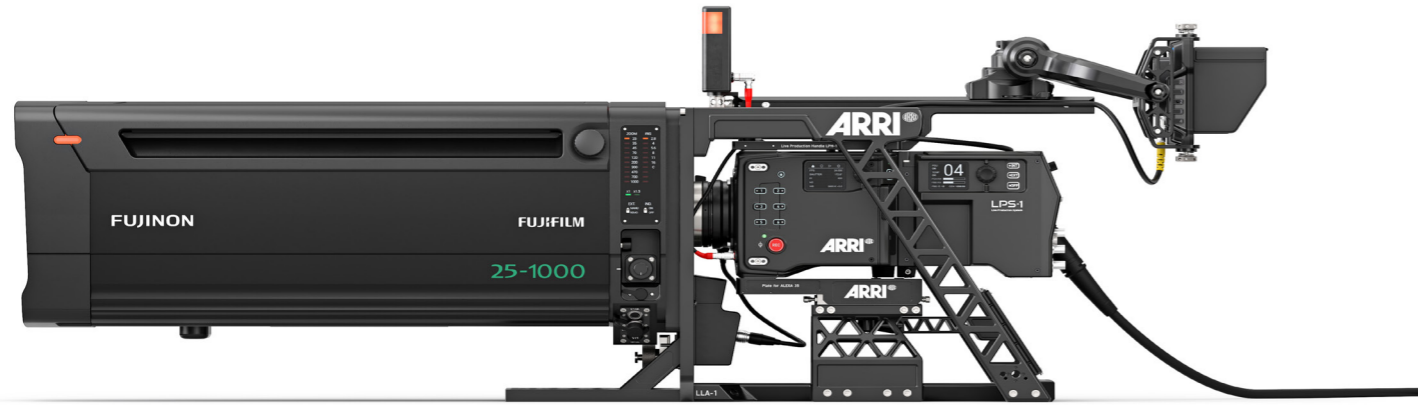

ALEXA 35 Live - Multicam System- Single Components

Configuration Overview | 2.0.3 / 2026.04

Cables

Cable Hirose to Box Lens, [K2.0050125](#)

Camera to FCA Ethernet Cable, [K2.0051067](#)

Cable LENS/ENG (12p) - Hi (12p) analog [K2.0022328](#)

LPS-1 FBS Intercom/Tally/PGM Cable, K2.0051808

Cable LBUS (straight) to LBUS (straight) Length: 0.2m/8", [K2.0006749](#)
 Cable LBUS (straight) to LBUS (straight) Length: 0.3m/1ft, [K2.0006750](#)
 Cable LBUS (straight) to LBUS (straight) Length: 0.5m/1.5ft, [K2.0006751](#)
 Cable LBUS (straight) to LBUS (straight) Length: 0.8m/2.5ft, [K2.0006752](#)
 Cable LBUS (straight) to LBUS (straight) Length: 1.5m/5ft, [K2.0006753](#)
 Cable LBUS (straight) to LBUS (straight) Length: 3m/10ft, [K2.0006754](#)
 Cable LBUS (straight) to LBUS (straight) Length: 6m/20ft, [K2.0006755](#)
 Cable LBUS (straight) to LBUS (straight) Length: 15m/49ft, [K2.0006756](#)
 Cable LCS (5p) - LBUS (0.8m/2.6ft): [K2.0007318](#)

LBUS Star (0.2m/8in). K2.0023823

ALEXA 35 Live - Multicam System - Components

LPS-1 Fiber Camera Adapter FCA-1, [K2.0051089](#)
(only available in Sets)

LPS-1 Fiber Base Station FBS-1, [K2.0051088](#)
(only available in Sets)

Viewfinder Mounting Bracket VMB-5, K2.0033859

Square Accessory Sleeve SAS-2, K2.0047906

Viewfinder Mounting Set VMB-5, [KK.0034527](#)

LLA-1 Control Module, K2.0051099

Cine License Upgrade for ALEXA 35 Live, 10.0051274