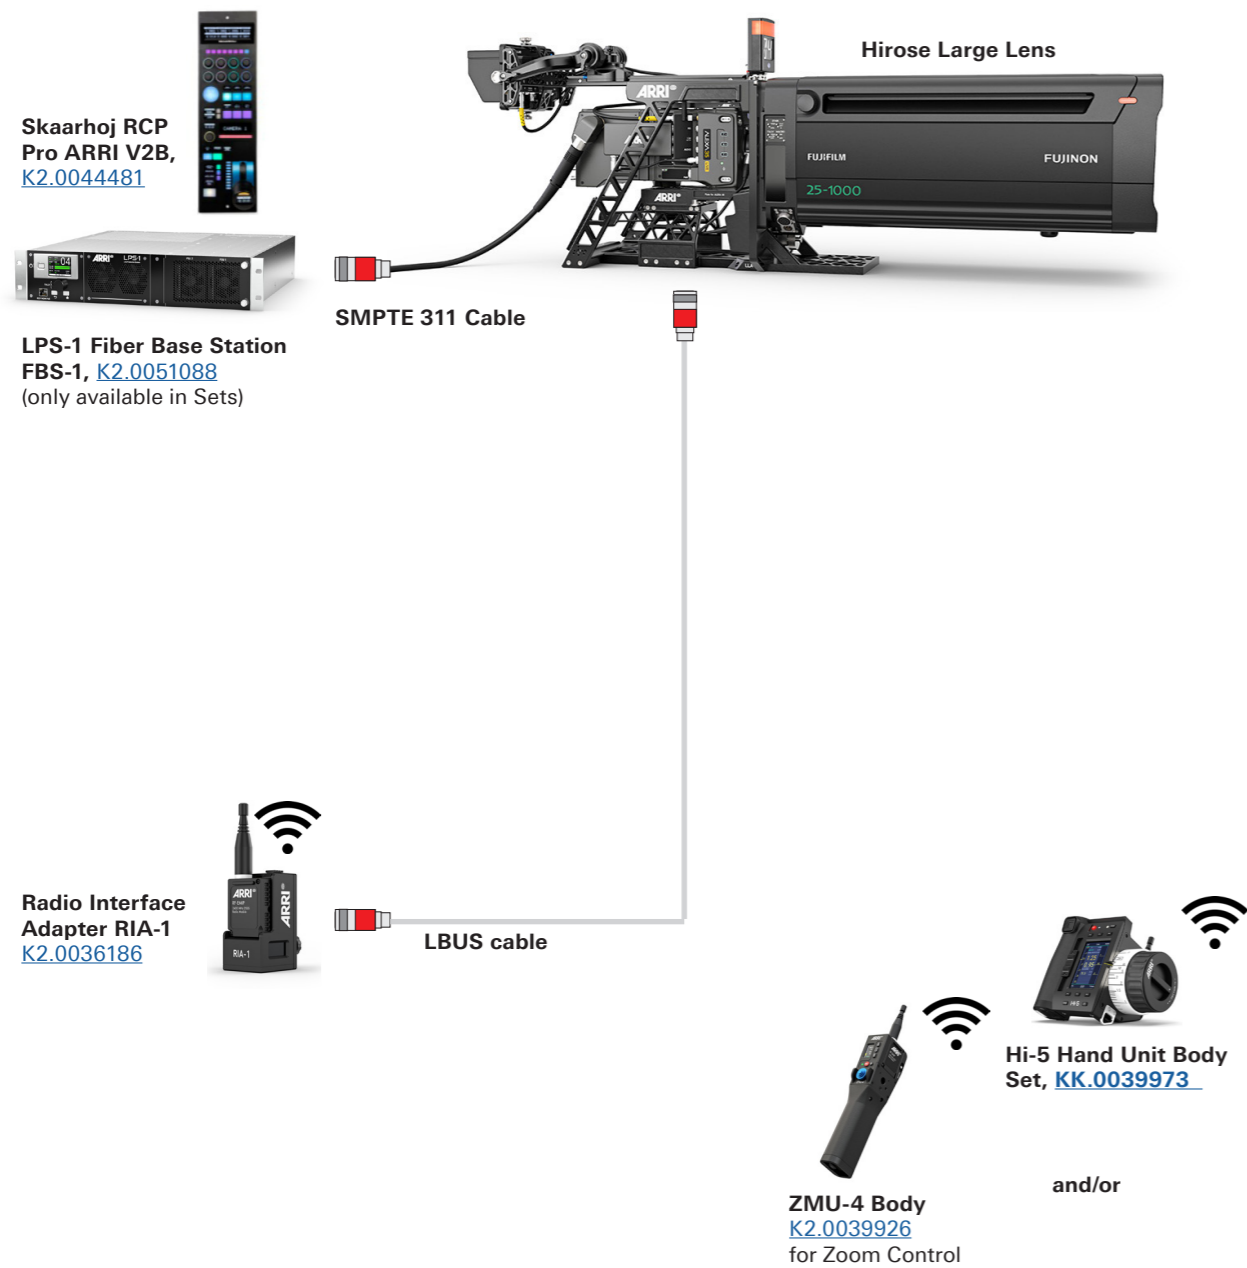

ALEXA 35 Live - ECS Box Lens Application

Configuration Overview | 2.2.5 / 2025.04

ALEXA 35 Live & Box Lenses - Wireless Zoom/Focus

ALEXA 35 Live & Box Lenses - Hard Wired