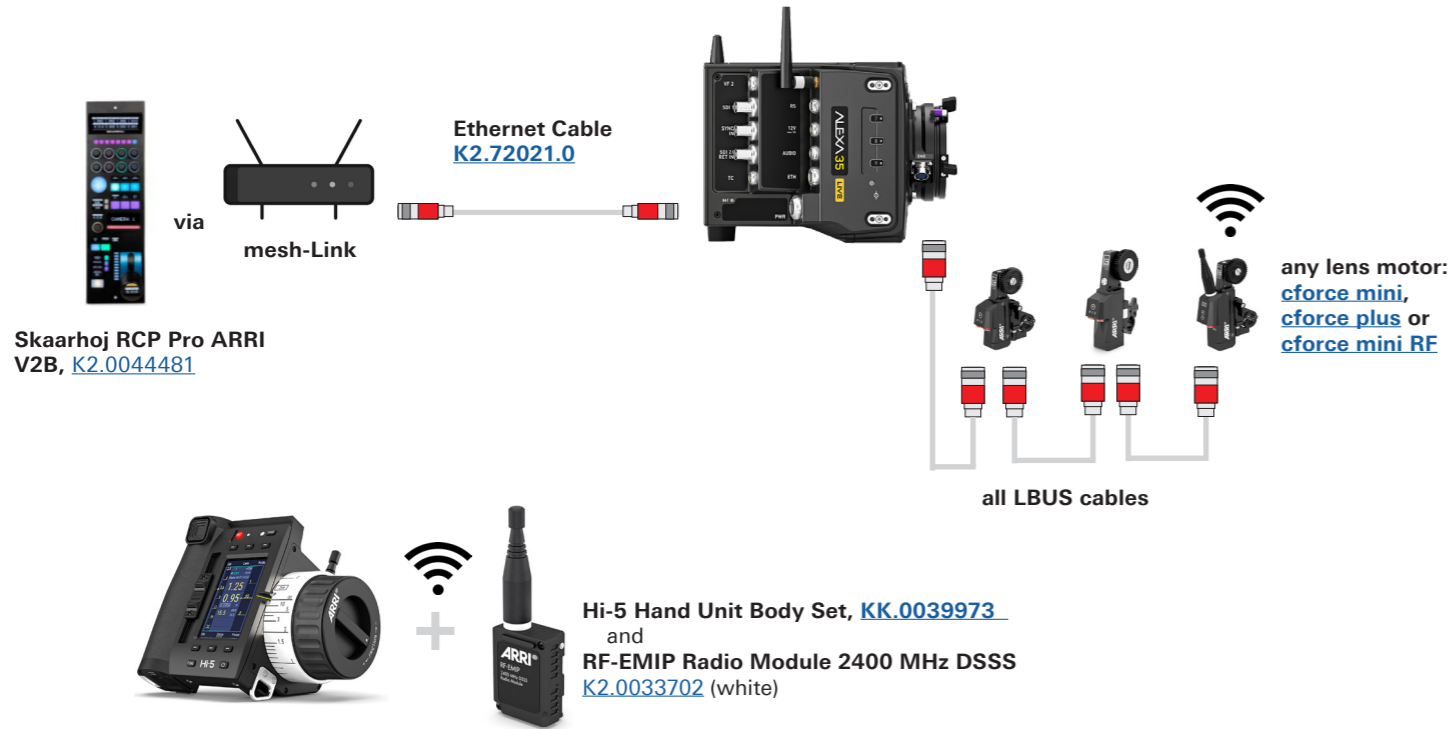

ALEXA 35 Live - ECS Wireless Cine Application

Configuration Overview | 2.2.4 / 2025.09

ALEXA 35 Live & cforce mini Motor Wireless Application

ALEXA 35 Live - Iris control via RCP & Zoom and Focus control via Hand Units

ALEXA 35 Live & RIA-1 & OCU-1 or Master Grips and LBUS Control Units