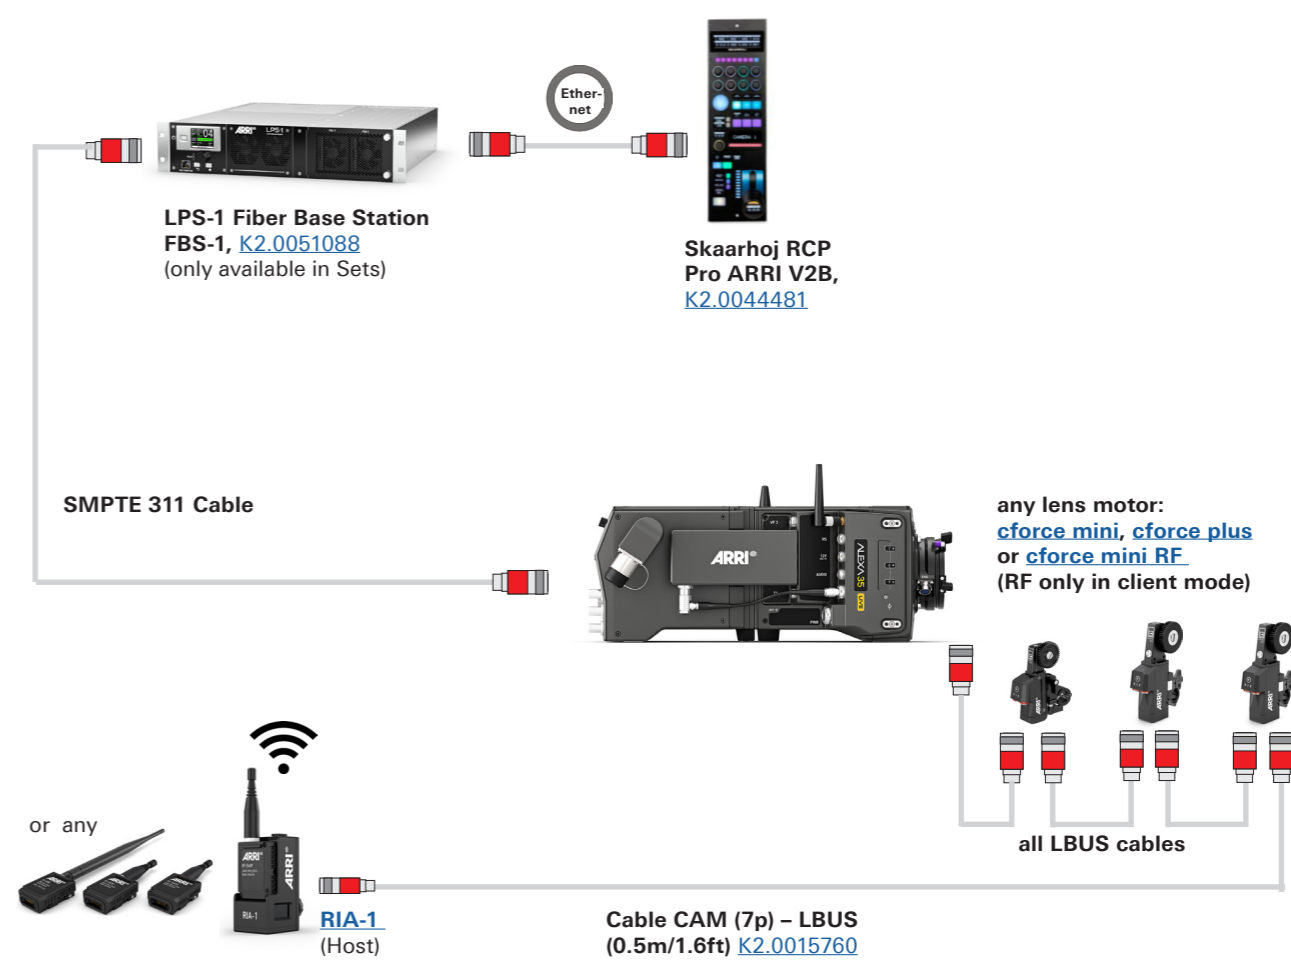

ALEXA 35 Live - ECS Wireless Cine Application

Configuration Overview | 2.2.4 / 2025.09

ALEXA 35 Live & cforce mini Motor Wireless Application

ALEXA 35 Live - Iris control via RCP & Zoom and Focus control via Hand Units

ALEXA 35 Live & RIA-1 & OCU-1 or Master Grips and LBUS Control Units