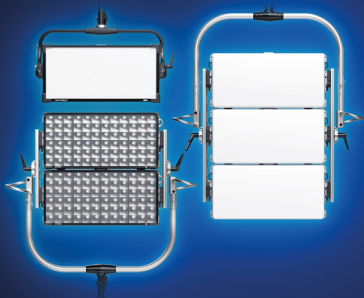

- IP66 rated

X21 Dome - for native soft light

The X21 Dome is a simple, high-quality diffuser that can be mounted on the X21 lamphead with ease. This convenient tool is included with every X21 and is fully compatible with third-party accessories.

Elevate your console experience with LiOS3

Discover LiOS3 - many new software features await you.

- One single DMX profile for X22 or X23
- CCT and Tint as a layer on top of RGB values
- New DMX presets with activation via DMX
- New ARRI ALEXA Modes
- And much more!

A wide range of SkyPanel X applications

Explore modular panel lighting with SkyPanel X. Find the perfect configuration for your needs with our flexible solution for studio lighting, outdoor film locations, virtual production, broadcast, live events, and more.