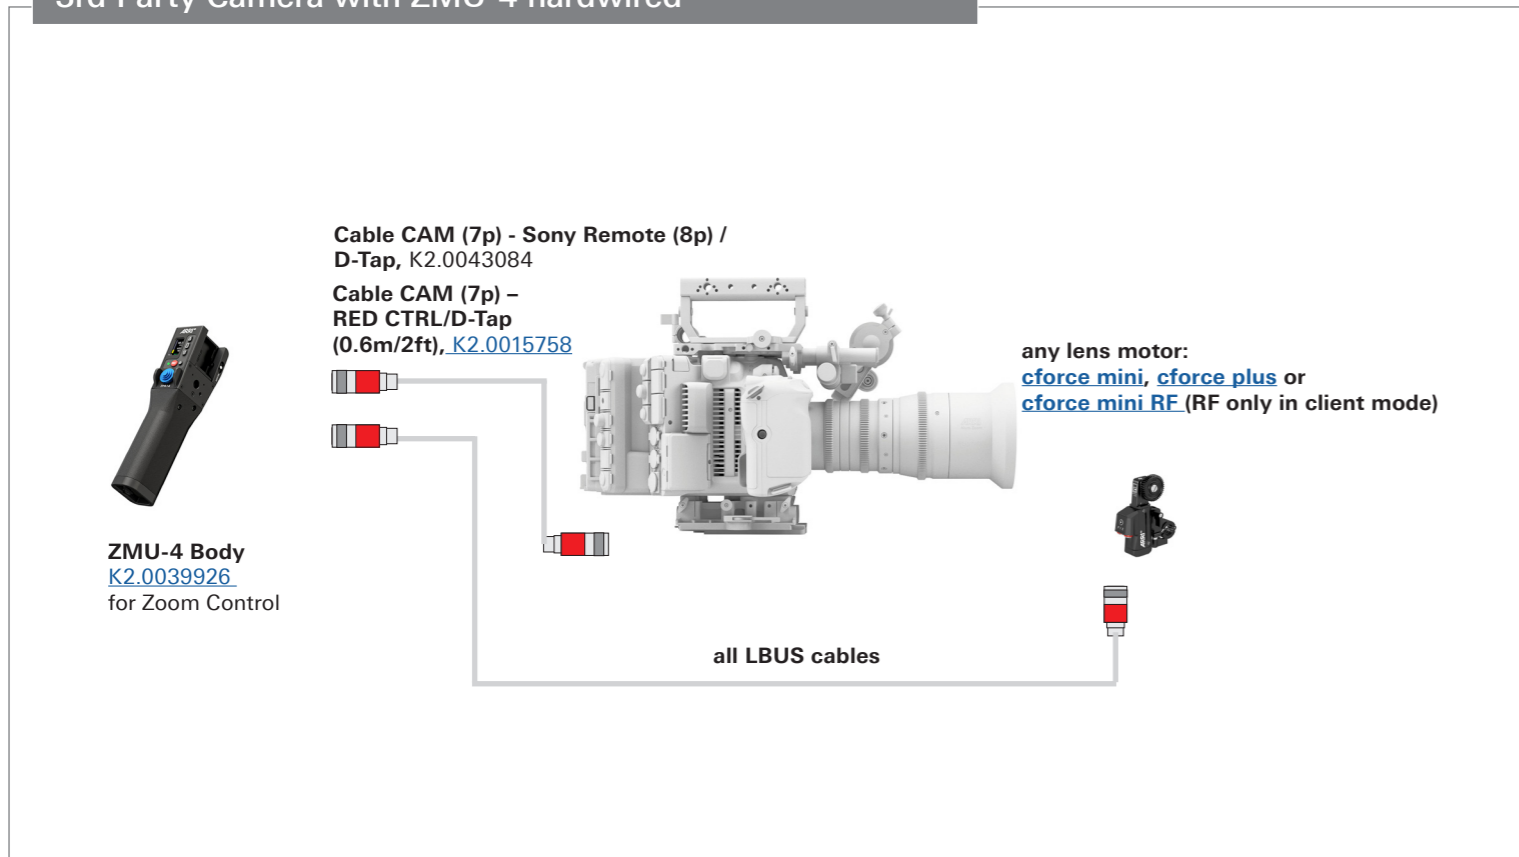

ZMU-4 & Sample Configurations 3rd Party

Configuration Overview | 4.8.2 / 2023.07

3rd Party Camera with cforce mini RF and ZMU-4 wireless

3rd Party Camera with RIA-1 and ZMU-4 wireless

3rd Party Camera with ZMU-4 hardwired

3rd Party Camera with ZMU-4 hardwired and Hi-5