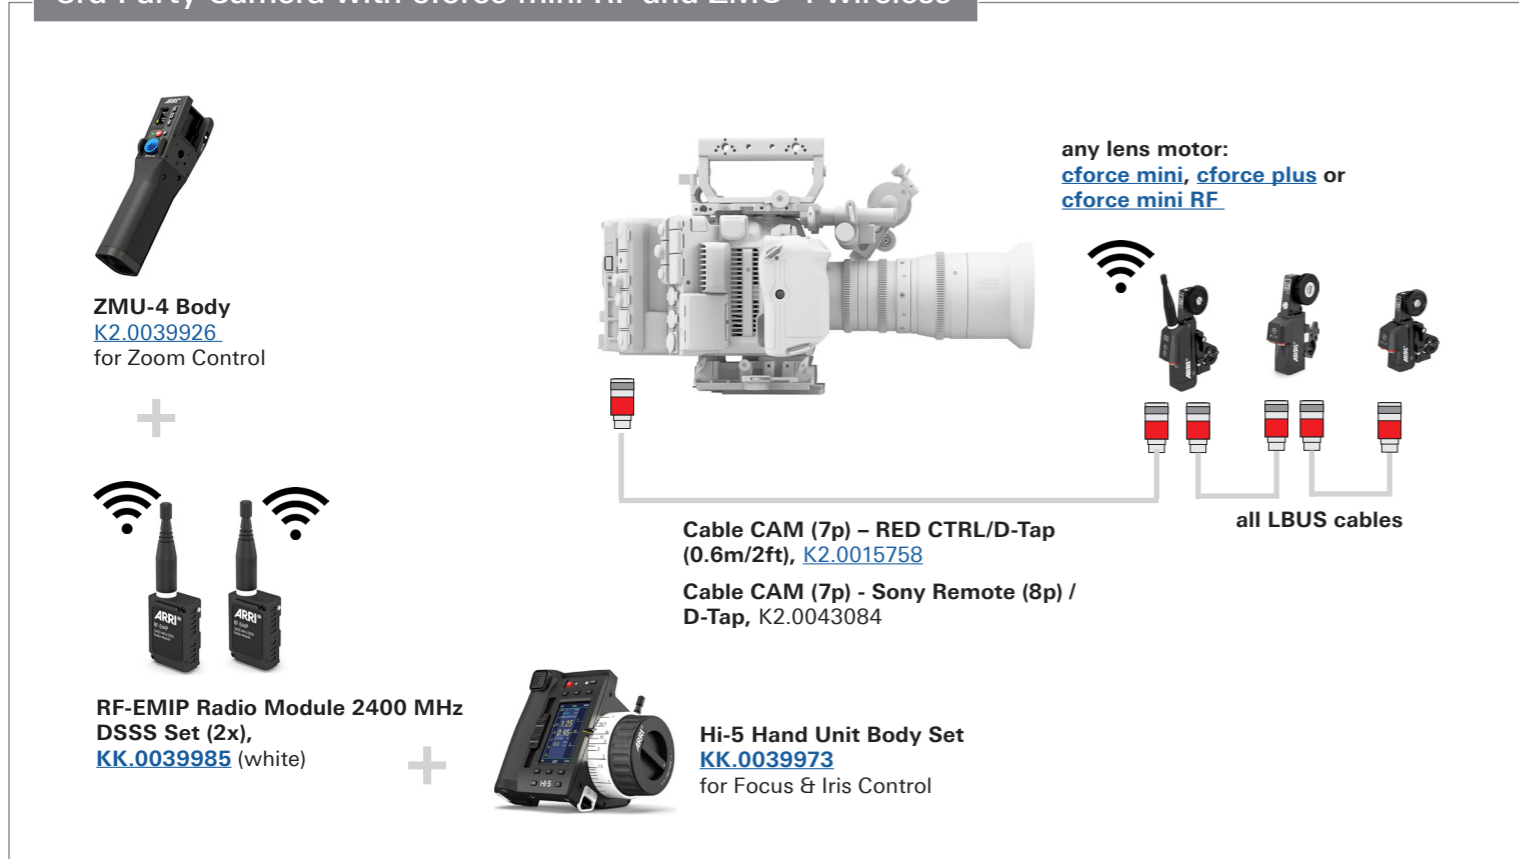

ZMU-4 & Sample Configurations 3rd Party

Configuration Overview | 4.8.2 / 2023.07

3rd Party Camera with cforce mini RF and ZMU-4 wireless

3rd Party Camera with RIA-1 and ZMU-4 wireless

3rd Party Camera with ZMU-4 hardwired

3rd Party Camera with ZMU-4 hardwired and Hi-5