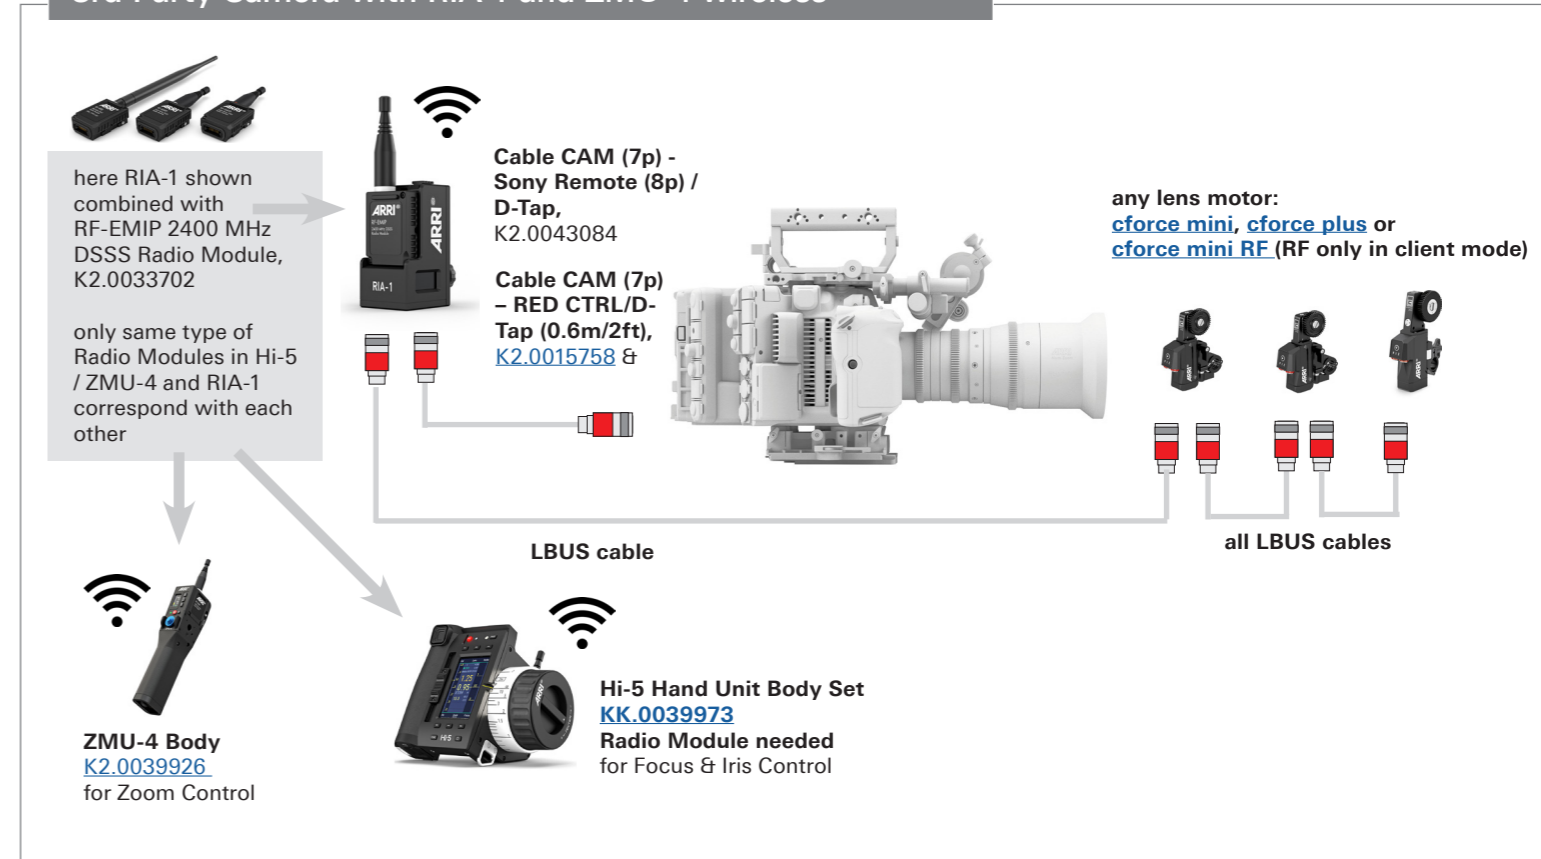

ZMU-4 & Sample Configurations 3rd Party

Configuration Overview | 4.8.2 / 2023.07

3rd Party Camera with cforce mini RF and ZMU-4 wireless

3rd Party Camera with RIA-1 and ZMU-4 wireless

3rd Party Camera with ZMU-4 hardwired

3rd Party Camera with ZMU-4 hardwired and Hi-5