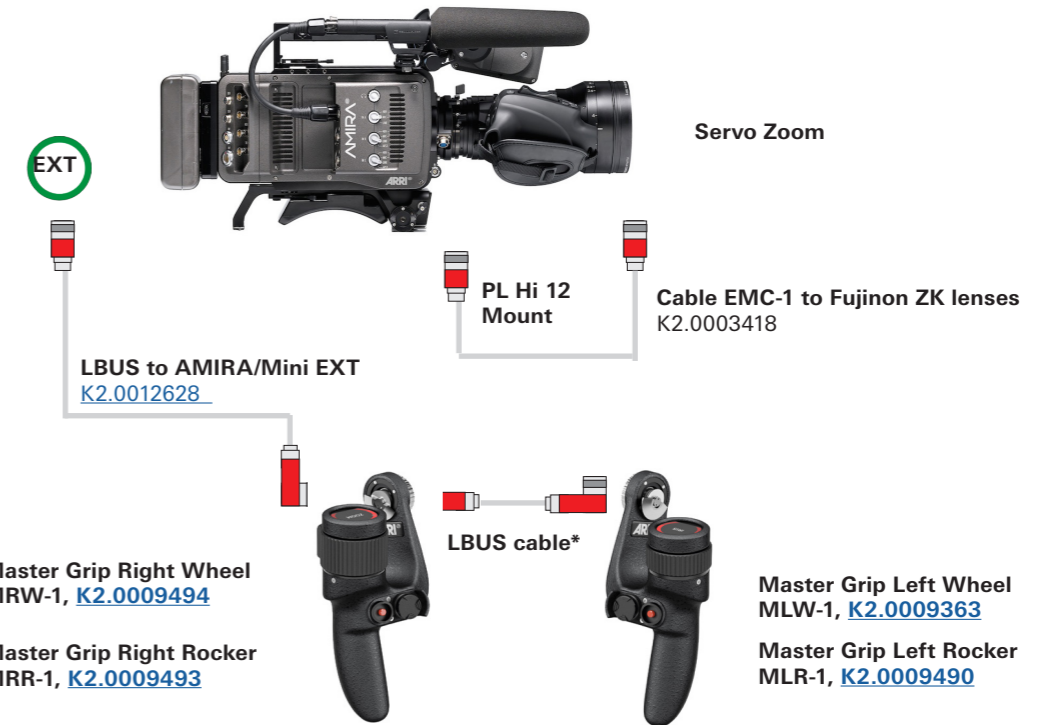

Master Grips - Sample Configurations AMIRA

Configuration Overview | 4.9.2 / 2021.06

AMIRA - Cine Style Lens

AMIRA - Servo Zoom Lens

Servo zoom control requires AMIRA/ALEXA Mini SUP 5.0

AMIRA - EF Lens

EF lens control requires AMIRA/ALEXA Mini SUP 5.0

LBUS Cables

LBUS cables need to be ordered separately

- Cable LBUS (straight) to LBUS (straight) Length: 0.2m/8", [K2.0006749](#)
- Cable LBUS (straight) to LBUS (straight) Length: 0.3m/1ft, [K2.0006750](#)
- Cable LBUS (straight) to LBUS (straight) Length: 0.5m/1.5ft, [K2.0006751](#)
- Cable LBUS (straight) to LBUS (straight) Length: 0.8m/2.5ft, [K2.0006752](#)
- Cable LBUS (straight) to LBUS (straight) Length: 1.5m/5ft, [K2.0006753](#)
- Cable LBUS (straight) to LBUS (straight) Length: 3m/10ft, [K2.0006754](#)
- Cable LBUS (straight) to LBUS (straight) Length: 6m/20ft, [K2.0006755](#)
- Cable LBUS (straight) to LBUS (straight) Length: 15m/49ft, [K2.0006756](#)
- Cable LBUS (straight) to LBUS (straight) Length to LCS: [K2.0007318](#)
- Cable LBUS (angled) to LBUS (straight) Length: 0.35m/1.1ft, [K2.0013042](#)
- Cable LBUS (angled) to LBUS (straight) Length: 0.80m/2.6ft, [K2.0013043](#)
- Cable LBUS (angled) to LBUS (straight) Length: 1m/3.3ft, [K2.0013041](#)
- Cable LBUS (angled) to LBUS (angled) Length: 0.2m/8", [K2.0012785](#)
- Cable LBUS (angled) to LBUS (angled) Length: 0.6m/2ft, [K2.0013040](#)
- Cable LBUS (angled) to LBUS (angled) Length: 0.8m/2.6ft, [K2.0012630](#)

Cable LBUS Star (0.2m/8in). [K2.0023823](#)

Standard Grips & Extensions