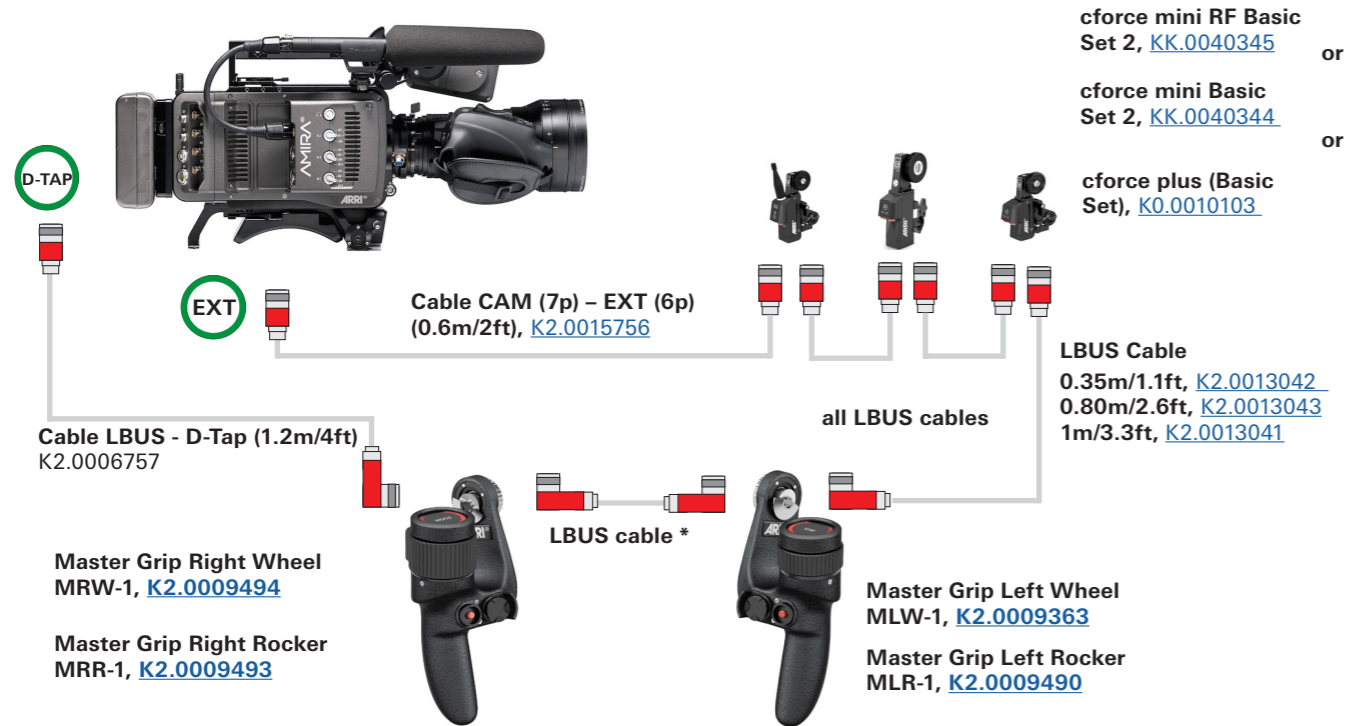

Master Grips - Sample Configurations AMIRA

Configuration Overview | 4.9.2 / 2021.06

AMIRA - Cine Style Lens

AMIRA - Servo Zoom Lens

Servo zoom control requires AMIRA/ALEXA Mini SUP 5.0

AMIRA - EF Lens

EF lens control requires AMIRA/ALEXA Mini SUP 5.0

LBUS Cables

LBUS cables need to be ordered separately

- Cable LBUS (straight) to LBUS (straight) Length: 0.2m/8", [K2.0006749](#)
- Cable LBUS (straight) to LBUS (straight) Length: 0.3m/1ft, [K2.0006750](#)
- Cable LBUS (straight) to LBUS (straight) Length: 0.5m/1.5ft, [K2.0006751](#)
- Cable LBUS (straight) to LBUS (straight) Length: 0.8m/2.5ft, [K2.0006752](#)
- Cable LBUS (straight) to LBUS (straight) Length: 1.5m/5ft, [K2.0006753](#)
- Cable LBUS (straight) to LBUS (straight) Length: 3m/10ft, [K2.0006754](#)
- Cable LBUS (straight) to LBUS (straight) Length: 6m/20ft, [K2.0006755](#)
- Cable LBUS (straight) to LBUS (straight) Length: 15m/49ft, [K2.0006756](#)
- Cable LBUS (straight) to LBUS (straight) Length to LCS: [K2.0007318](#)
- Cable LBUS (angled) to LBUS (straight) Length: 0.35m/1.1ft, [K2.0013042](#)
- Cable LBUS (angled) to LBUS (straight) Length: 0.80m/2.6ft, [K2.0013043](#)
- Cable LBUS (angled) to LBUS (straight) Length: 1m/3.3ft, [K2.0013041](#)
- Cable LBUS (angled) to LBUS (angled) Length: 0.2m/8", [K2.0012785](#)
- Cable LBUS (angled) to LBUS (angled) Length: 0.6m/2ft, [K2.0013040](#)
- Cable LBUS (angled) to LBUS (angled) Length: 0.8m/2.6ft, [K2.0012630](#)

Cable LBUS Star (0.2m/8in). [K2.0023823](#)

Standard Grips & Extensions