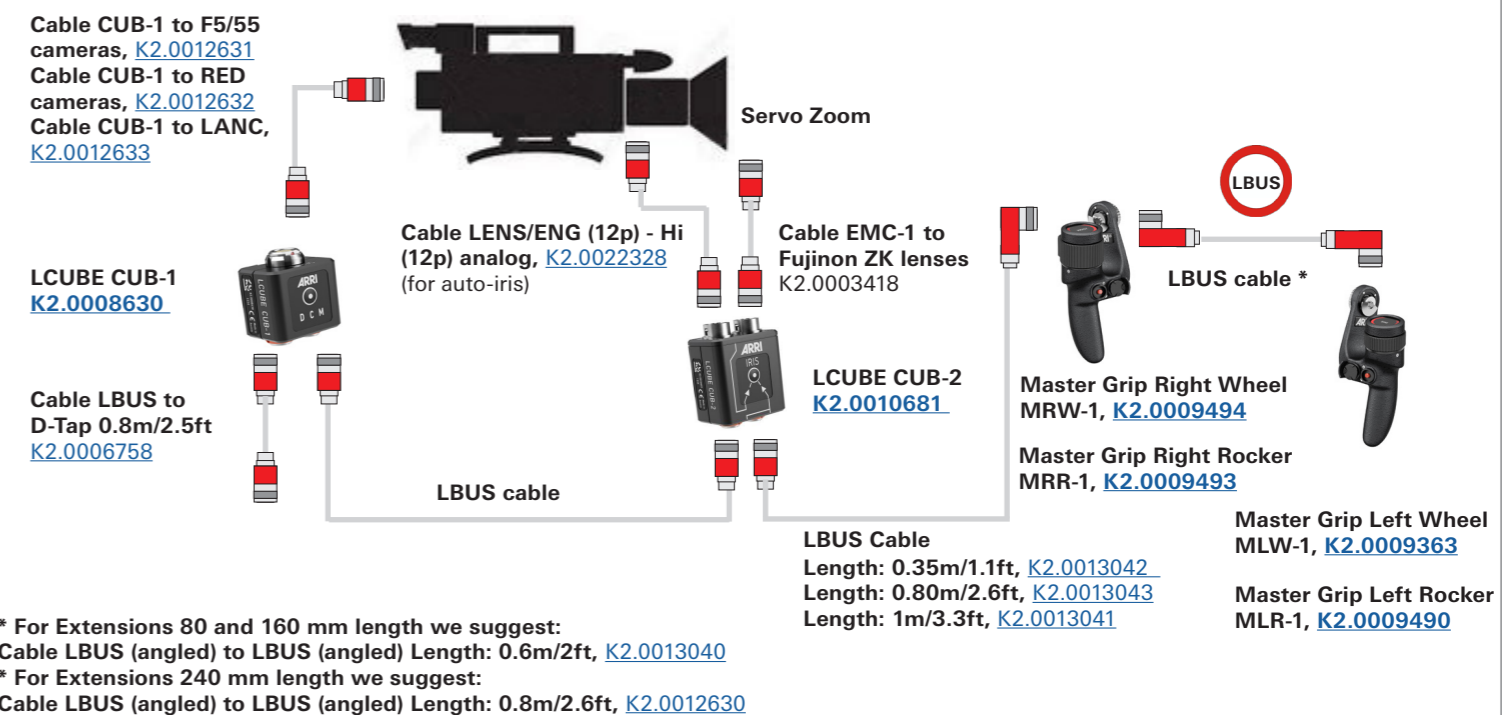

## LBUS Cables

LBUS cables need to be ordered separately

- Cable LBUS (straight) to LBUS (straight) Length: 0.2m/8", [K2.0006749](#)
- Cable LBUS (straight) to LBUS (straight) Length: 0.3m/1ft, [K2.0006750](#)
- Cable LBUS (straight) to LBUS (straight) Length: 0.5m/1.5ft, [K2.0006751](#)
- Cable LBUS (straight) to LBUS (straight) Length: 0.8m/2.5ft, [K2.0006752](#)
- Cable LBUS (straight) to LBUS (straight) Length: 1.5m/5ft, [K2.0006753](#)
- Cable LBUS (straight) to LBUS (straight) Length: 3m/10ft, [K2.0006754](#)
- Cable LBUS (straight) to LBUS (straight) Length: 6m/20ft, [K2.0006755](#)
- Cable LBUS (straight) to LBUS (straight) Length: 15m/49ft, [K2.0006756](#)
- Cable LBUS (straight) to LBUS (straight) Length to LCS: [K2.0007318](#)
- Cable LBUS (angled) to LBUS (straight) Length: 0.35m/1.1ft, [K2.0013042](#)
- Cable LBUS (angled) to LBUS (straight) Length: 0.80m/2.6ft, [K2.0013043](#)
- Cable LBUS (angled) to LBUS (straight) Length: 1m/3.3ft, [K2.0013041](#)
- Cable LBUS (angled) to LBUS (angled) Length: 0.2m/8", [K2.0012785](#)
- Cable LBUS (angled) to LBUS (angled) Length: 0.6m/2ft, [K2.0013040](#)
- Cable LBUS (angled) to LBUS (angled) Length: 0.8m/2.6ft, [K2.0012630](#)

## Standard Grips & Extensions

## 3rd Party Camera - Servo Zoom Lens

Servo zoom control requires at least AMIRA/ALEXA Mini SUP 5.0

- \* For Extensions 80 and 160 mm length we suggest: Cable LBUS (angled) to LBUS (angled) Length: 0.6m/2ft, [K2.0013040](#)
- \* For Extensions 240 mm length we suggest: Cable LBUS (angled) to LBUS (angled) Length: 0.8m/2.6ft, [K2.0012630](#)