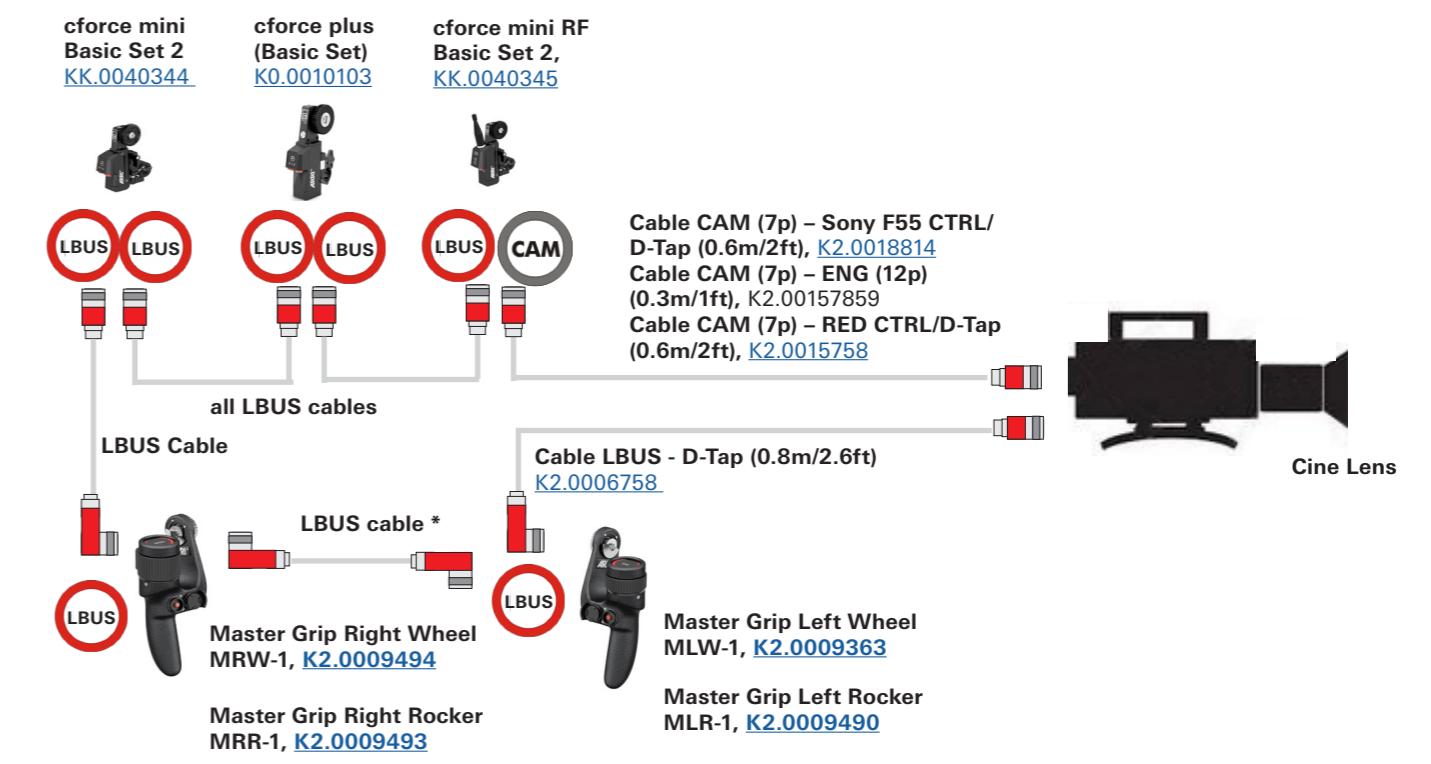

# Master Grips - Sample Configurations ALEXA / 3rd Party Camera

Configuration Overview | 4.9.1 / 2021.06

## ALEXA Plus / Studio - Cine Style Lens

## LBUS Cables

LBUS cables need to be ordered separately

- Cable LBUS (straight) to LBUS (straight) Length: 0.2m/8", [K2.0006749](#)
- Cable LBUS (straight) to LBUS (straight) Length: 0.3m/1ft, [K2.0006750](#)
- Cable LBUS (straight) to LBUS (straight) Length: 0.5m/1.5ft, [K2.0006751](#)
- Cable LBUS (straight) to LBUS (straight) Length: 0.8m/2.5ft, [K2.0006752](#)
- Cable LBUS (straight) to LBUS (straight) Length: 1.5m/5ft, [K2.0006753](#)
- Cable LBUS (straight) to LBUS (straight) Length: 3m/10ft, [K2.0006754](#)
- Cable LBUS (straight) to LBUS (straight) Length: 6m/20ft, [K2.0006755](#)
- Cable LBUS (straight) to LBUS (straight) Length: 15m/49ft, [K2.0006756](#)
- Cable LBUS (straight) to LBUS (straight) Length to LCS: [K2.0007318](#)
- Cable LBUS (angled) to LBUS (straight) Length: 0.35m/1.1ft, [K2.0013042](#)
- Cable LBUS (angled) to LBUS (straight) Length: 0.80m/2.6ft, [K2.0013043](#)
- Cable LBUS (angled) to LBUS (straight) Length: 1m/3.3ft, [K2.0013041](#)
- Cable LBUS (angled) to LBUS (angled) Length: 0.2m/8", [K2.0012785](#)
- Cable LBUS (angled) to LBUS (angled) Length: 0.6m/2ft, [K2.0013040](#)
- Cable LBUS (angled) to LBUS (angled) Length: 0.8m/2.6ft, [K2.0012630](#)

## 3rd Party Camera - Servo Zoom Lens

Servo zoom control requires at least AMIRA/ALEXA Mini SUP 5.0

- \* For Extensions 80 and 160 mm length we suggest: Cable LBUS (angled) to LBUS (angled) Length: 0.6m/2ft, [K2.0013040](#)
- \* For Extensions 240 mm length we suggest: Cable LBUS (angled) to LBUS (angled) Length: 0.8m/2.6ft, [K2.0012630](#)