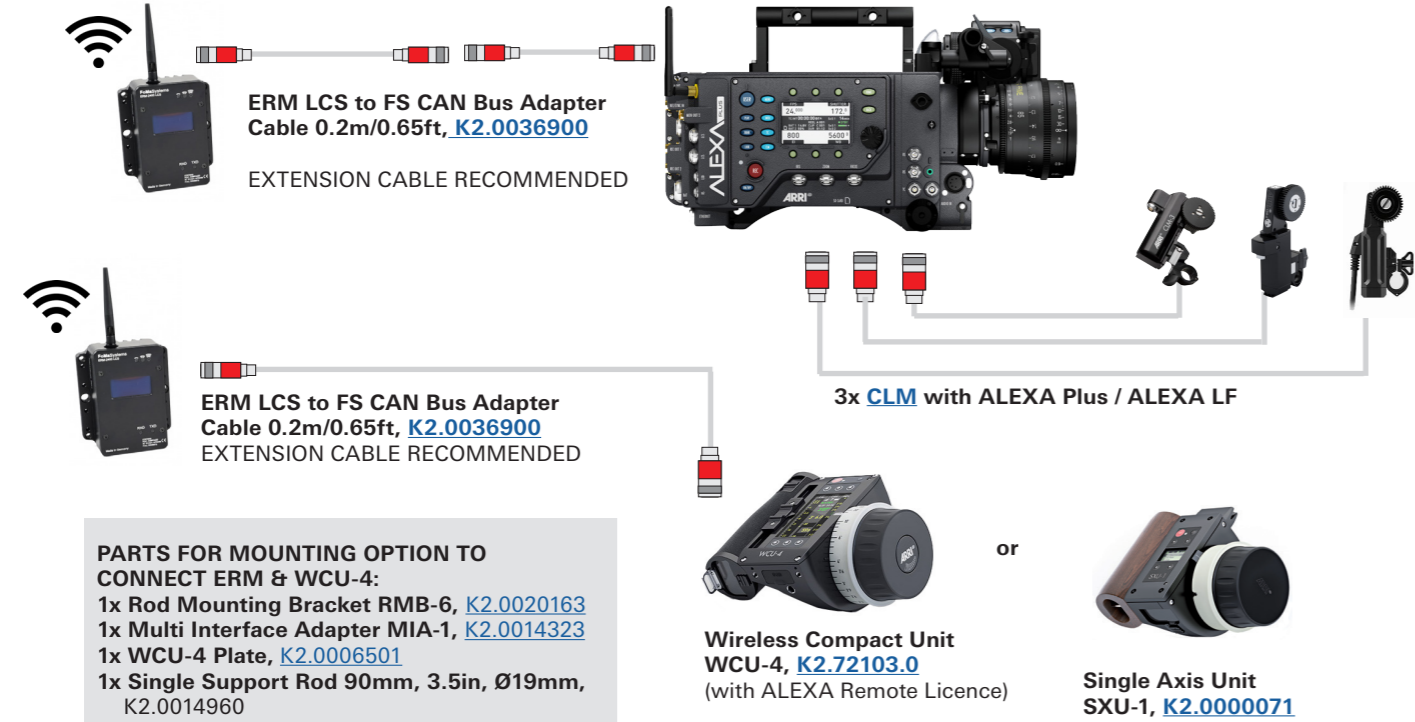

ERM - External Radio Module - Sample Configurations, Part II

Configuration Overview | 4.8.2 / 2021.06

ALEXA Plus / ALEXA LF with CLM motors

ALEXA Plus / ALEXA LF with c-force motors

ALEXA Plus / ALEXA LF - two radio connections

3rd Party Camera