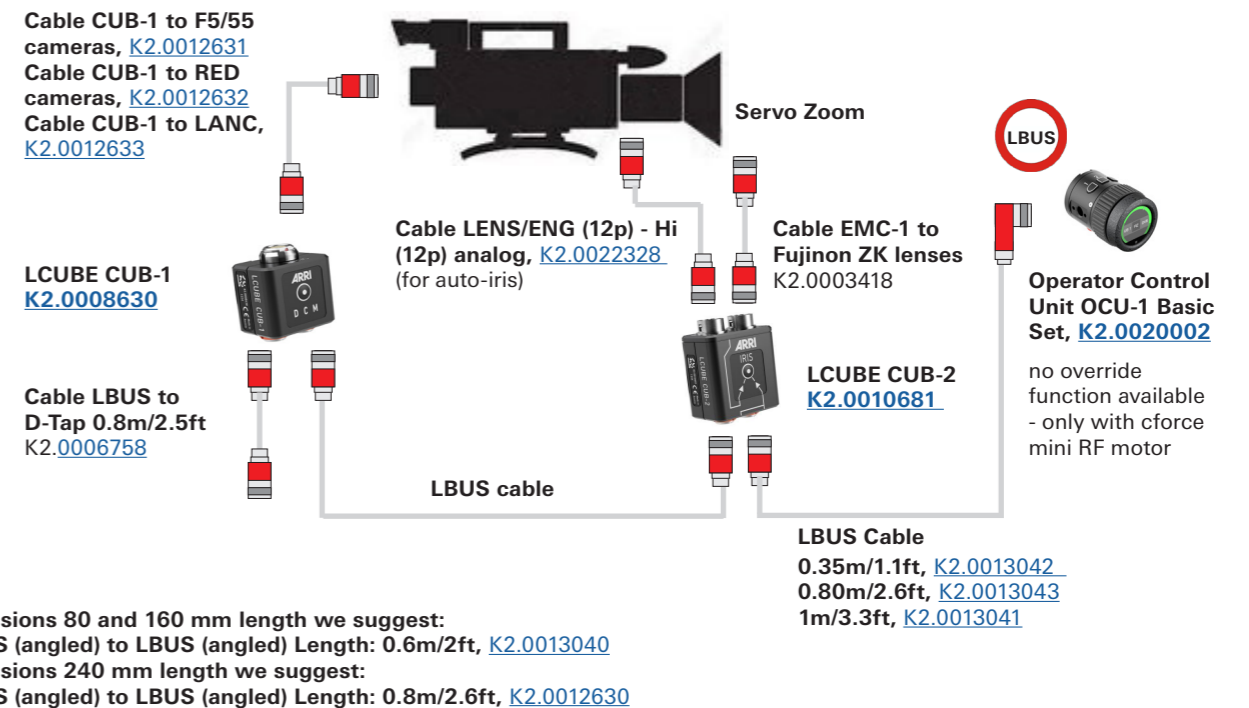

## LBUS Cables

LBUS cables need to be ordered separately

- Cable LBUS (straight) to LBUS (straight) Length: 0.2m/8", [K2.0006749](#)
- Cable LBUS (straight) to LBUS (straight) Length: 0.3m/1ft, [K2.0006750](#)
- Cable LBUS (straight) to LBUS (straight) Length: 0.5m/1.5ft, [K2.0006751](#)
- Cable LBUS (straight) to LBUS (straight) Length: 0.8m/2.5ft, [K2.0006752](#)
- Cable LBUS (straight) to LBUS (straight) Length: 1.5m/5ft, [K2.0006753](#)
- Cable LBUS (straight) to LBUS (straight) Length: 3m/10ft, [K2.0006754](#)
- Cable LBUS (straight) to LBUS (straight) Length: 6m/20ft, [K2.0006755](#)
- Cable LBUS (straight) to LBUS (straight) Length: 15m/49ft, [K2.0006756](#)
- Cable LBUS (straight) to LBUS (straight) Length to LCS: [K2.0007318](#)

- Cable LBUS (angled) to LBUS (straight) Length: 0.35m/1.1ft, [K2.0013042](#)
- Cable LBUS (angled) to LBUS (straight) Length: 0.80m/2.6ft, [K2.0013043](#)
- Cable LBUS (angled) to LBUS (straight) Length: 1m/3.3ft, [K2.0013041](#)
- Cable LBUS (angled) to LBUS (angled) Length: 0.2m/8", [K2.0012785](#)
- Cable LBUS (angled) to LBUS (angled) Length: 0.6m/2ft, [K2.0013040](#)
- Cable LBUS (angled) to LBUS (angled) Length: 0.8m/2.6ft, [K2.0012630](#)

## 3rd Party Camera - Servo Zoom Lens

Servo zoom control requires AMIRA/ALEXA Mini SUP 5.0 and higher

- \* For Extensions 80 and 160 mm length we suggest:  
 Cable LBUS (angled) to LBUS (angled) Length: 0.6m/2ft, [K2.0013040](#)
- \* For Extensions 240 mm length we suggest:  
 Cable LBUS (angled) to LBUS (angled) Length: 0.8m/2.6ft, [K2.0012630](#)