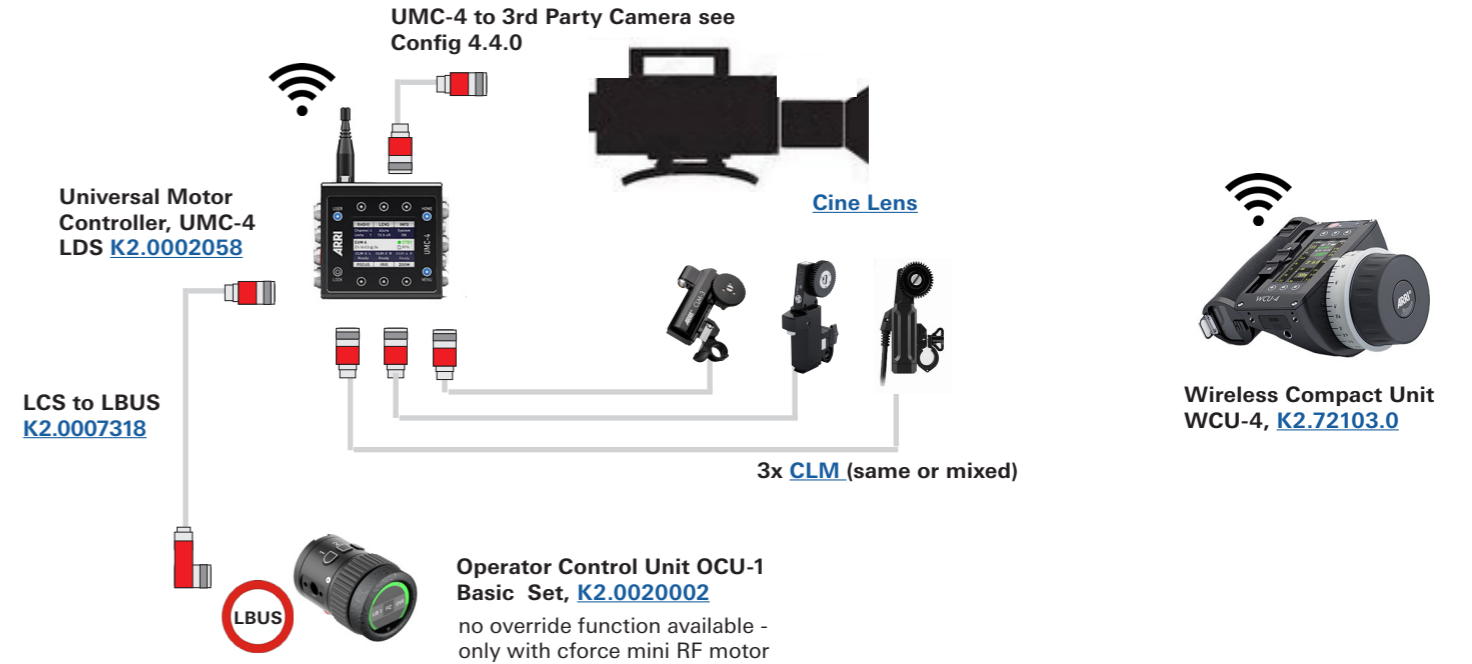

# Operator Control Unit - Sample Configurations 3rd Party Camera

Configuration Overview | 4.9.7 / 2021.06

## 3rd Party Camera - Cine Lens

## 3rd Party Camera - Servo Zoom Lens

Servo zoom control requires AMIRA/ALEXA Mini SUP 5.0 and higher

- \* For Extensions 80 and 160 mm length we suggest:  
 Cable LBUS (angled) to LBUS (angled) Length: 0.6m/2ft, [K2.0013040](#)
- \* For Extensions 240 mm length we suggest:  
 Cable LBUS (angled) to LBUS (angled) Length: 0.8m/2.6ft, [K2.0012630](#)