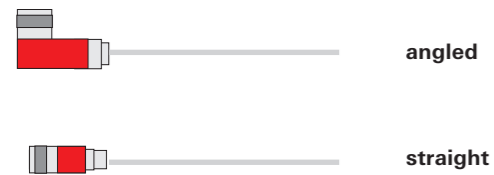

## LBUS Cables

LBUS cables need to be ordered separately

- Cable LBUS (straight) to LBUS (straight) Length: 0.2m/8", [K2.0006749](#)
- Cable LBUS (straight) to LBUS (straight) Length: 0.3m/1ft, [K2.0006750](#)
- Cable LBUS (straight) to LBUS (straight) Length: 0.5m/1.5ft, [K2.0006751](#)
- Cable LBUS (straight) to LBUS (straight) Length: 0.8m/2.5ft, [K2.0006752](#)
- Cable LBUS (straight) to LBUS (straight) Length: 1.5m/5ft, [K2.0006753](#)
- Cable LBUS (straight) to LBUS (straight) Length: 3m/10ft, [K2.0006754](#)
- Cable LBUS (straight) to LBUS (straight) Length: 6m/20ft, [K2.0006755](#)
- Cable LBUS (straight) to LBUS (straight) Length: 15m/49ft, [K2.0006756](#)
- Cable LBUS (straight) to LBUS (straight) Length to LCS: [K2.0007318](#)