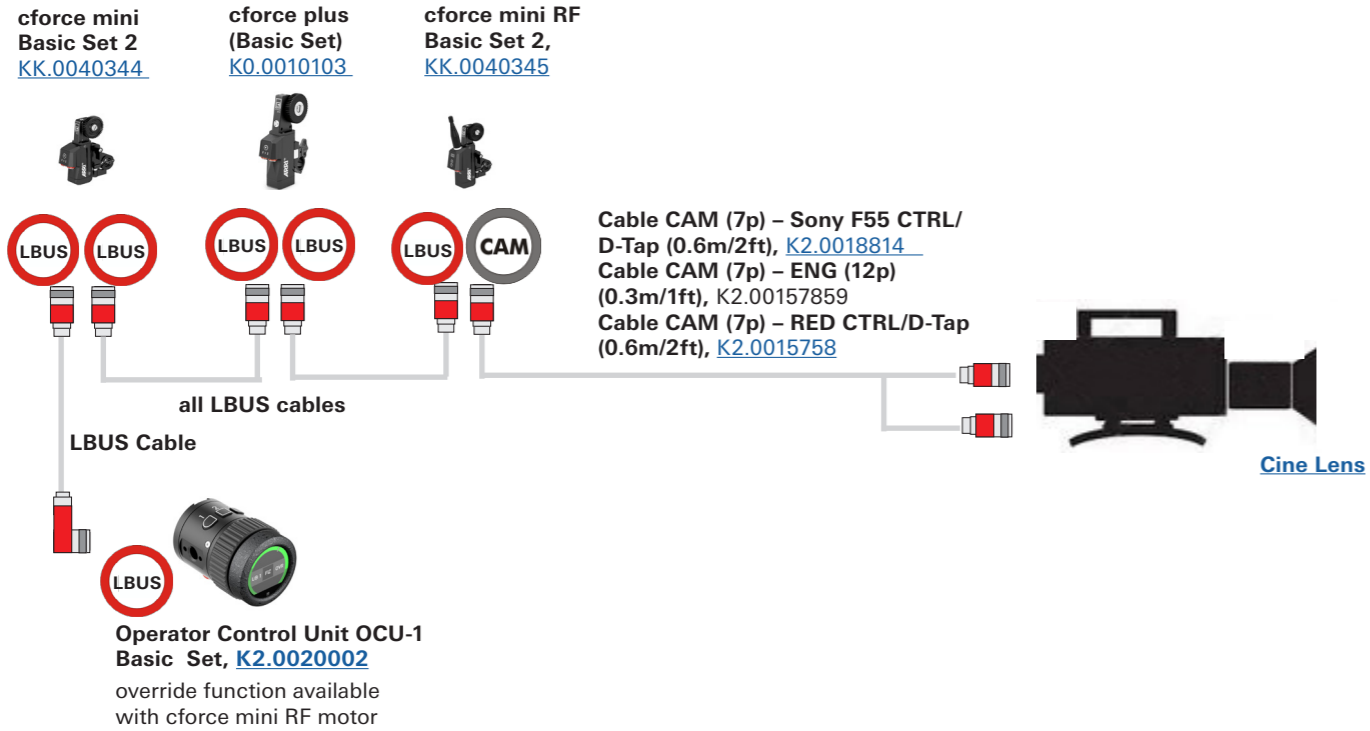

Operator Control Unit - Sample Configurations 3rd Party Camera

Configuration Overview | 4.9.7 / 2021.06

3rd Party Camera - Cine Lens