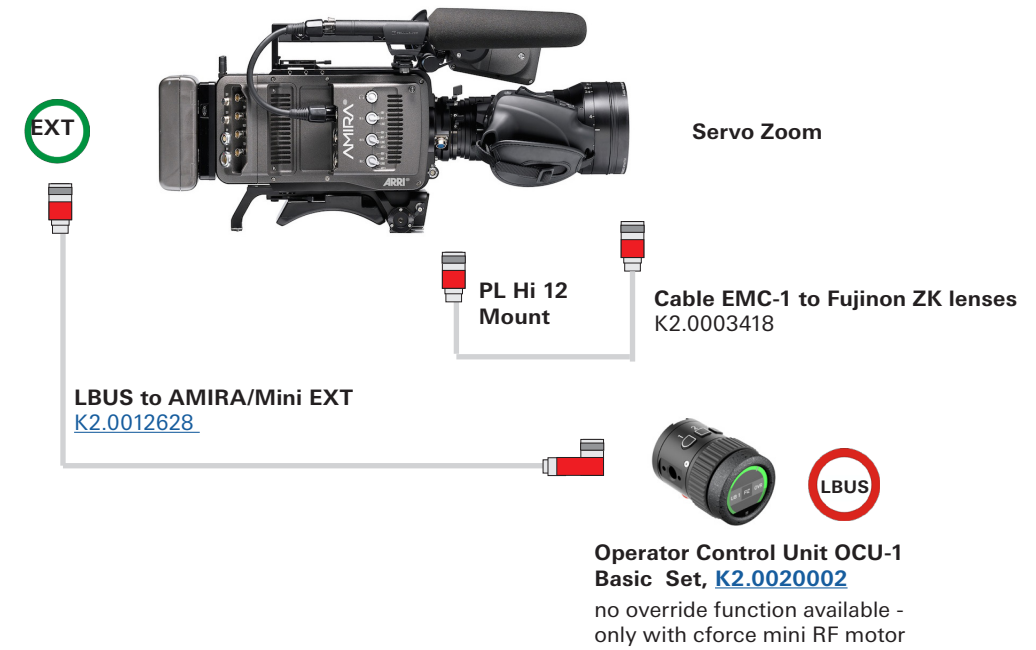

Operator Control Unit - Sample Configurations AMIRA

Configuration Overview | 4.9.5 / 2021.06

AMIRA - Cine Style Lens

AMIRA - Servo Zoom Lens

Servo zoom control requires AMIRA/ALEXA Mini SUP 5.0 or higher

AMIRA - EF Lens

EF lens control requires AMIRA/ALEXA Mini SUP 5.0 or higher

* For Extensions 80 and 160 mm length we suggest:
Cable LBUS (angled) to LBUS (angled)
Length: 0.6m/2ft, [K2.0013040](#)

* For Extensions 240 mm length we suggest:
Cable LBUS (angled) to LBUS (angled)
Length: 0.8m/2.6ft, [K2.0012630](#)

LBUS Cables

LBUS cables need to be ordered separately

Cable LBUS (straight) to LBUS (straight) Length: 0.2m/8", [K2.0006749](#)
Cable LBUS (straight) to LBUS (straight) Length: 0.3m/1ft, [K2.0006750](#)
Cable LBUS (straight) to LBUS (straight) Length: 0.5m/1.5ft, [K2.0006751](#)
Cable LBUS (straight) to LBUS (straight) Length: 0.8m/2.5ft, [K2.0006752](#)
Cable LBUS (straight) to LBUS (straight) Length: 1.5m/5ft, [K2.0006753](#)
Cable LBUS (straight) to LBUS (straight) Length: 3m/10ft, [K2.0006754](#)
Cable LBUS (straight) to LBUS (straight) Length: 6m/20ft, [K2.0006755](#)
Cable LBUS (straight) to LBUS (straight) Length: 15m/49ft, [K2.0006756](#)
Cable LBUS (straight) to LBUS (straight) Length to LCS: [K2.0007318](#)

Cable LBUS (angled) to LBUS (straight) Length: 0.35m/1.1ft, [K2.0013042](#)
Cable LBUS (angled) to LBUS (straight) Length: 0.80m/2.6ft, [K2.0013043](#)
Cable LBUS (angled) to LBUS (straight) Length: 1m/3.3ft, [K2.0013041](#)
Cable LBUS (angled) to LBUS (angled) Length: 0.2m/8", [K2.0012785](#)
Cable LBUS (angled) to LBUS (angled) Length: 0.6m/2ft, [K2.0013040](#)
Cable LBUS (angled) to LBUS (angled) Length: 0.8m/2.6ft, [K2.0012630](#)