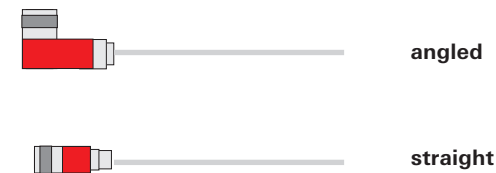

LBUS Cables