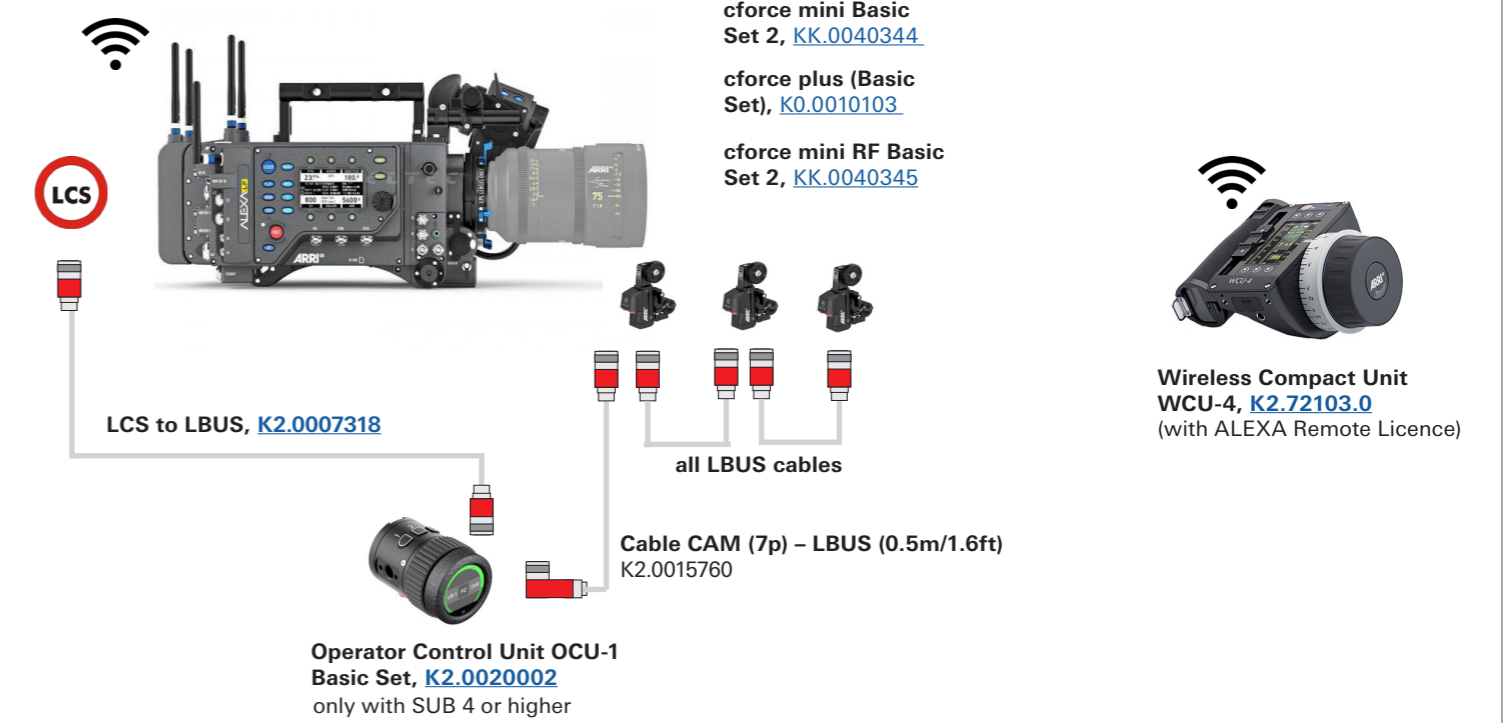

# Operator Control Unit - Sample Configurations ALEXA / ALEXA LF

Configuration Overview | 4.9.4 / 2021.06

## ALEXA Plus / Studio - Cine Style Lens

## LBUS Cables

LBUS cables need to be ordered separately

- Cable LBUS (straight) to LBUS (straight) Length: 0.2m/8", [K2.0006749](#)
- Cable LBUS (straight) to LBUS (straight) Length: 0.3m/1ft, [K2.0006750](#)
- Cable LBUS (straight) to LBUS (straight) Length: 0.5m/1.5ft, [K2.0006751](#)
- Cable LBUS (straight) to LBUS (straight) Length: 0.8m/2.5ft, [K2.0006752](#)
- Cable LBUS (straight) to LBUS (straight) Length: 1.5m/5ft, [K2.0006753](#)
- Cable LBUS (straight) to LBUS (straight) Length: 3m/10ft, [K2.0006754](#)
- Cable LBUS (straight) to LBUS (straight) Length: 6m/20ft, [K2.0006755](#)
- Cable LBUS (straight) to LBUS (straight) Length: 15m/49ft, [K2.0006756](#)
- Cable LBUS (straight) to LBUS (straight) Length to LCS: [K2.0007318](#)