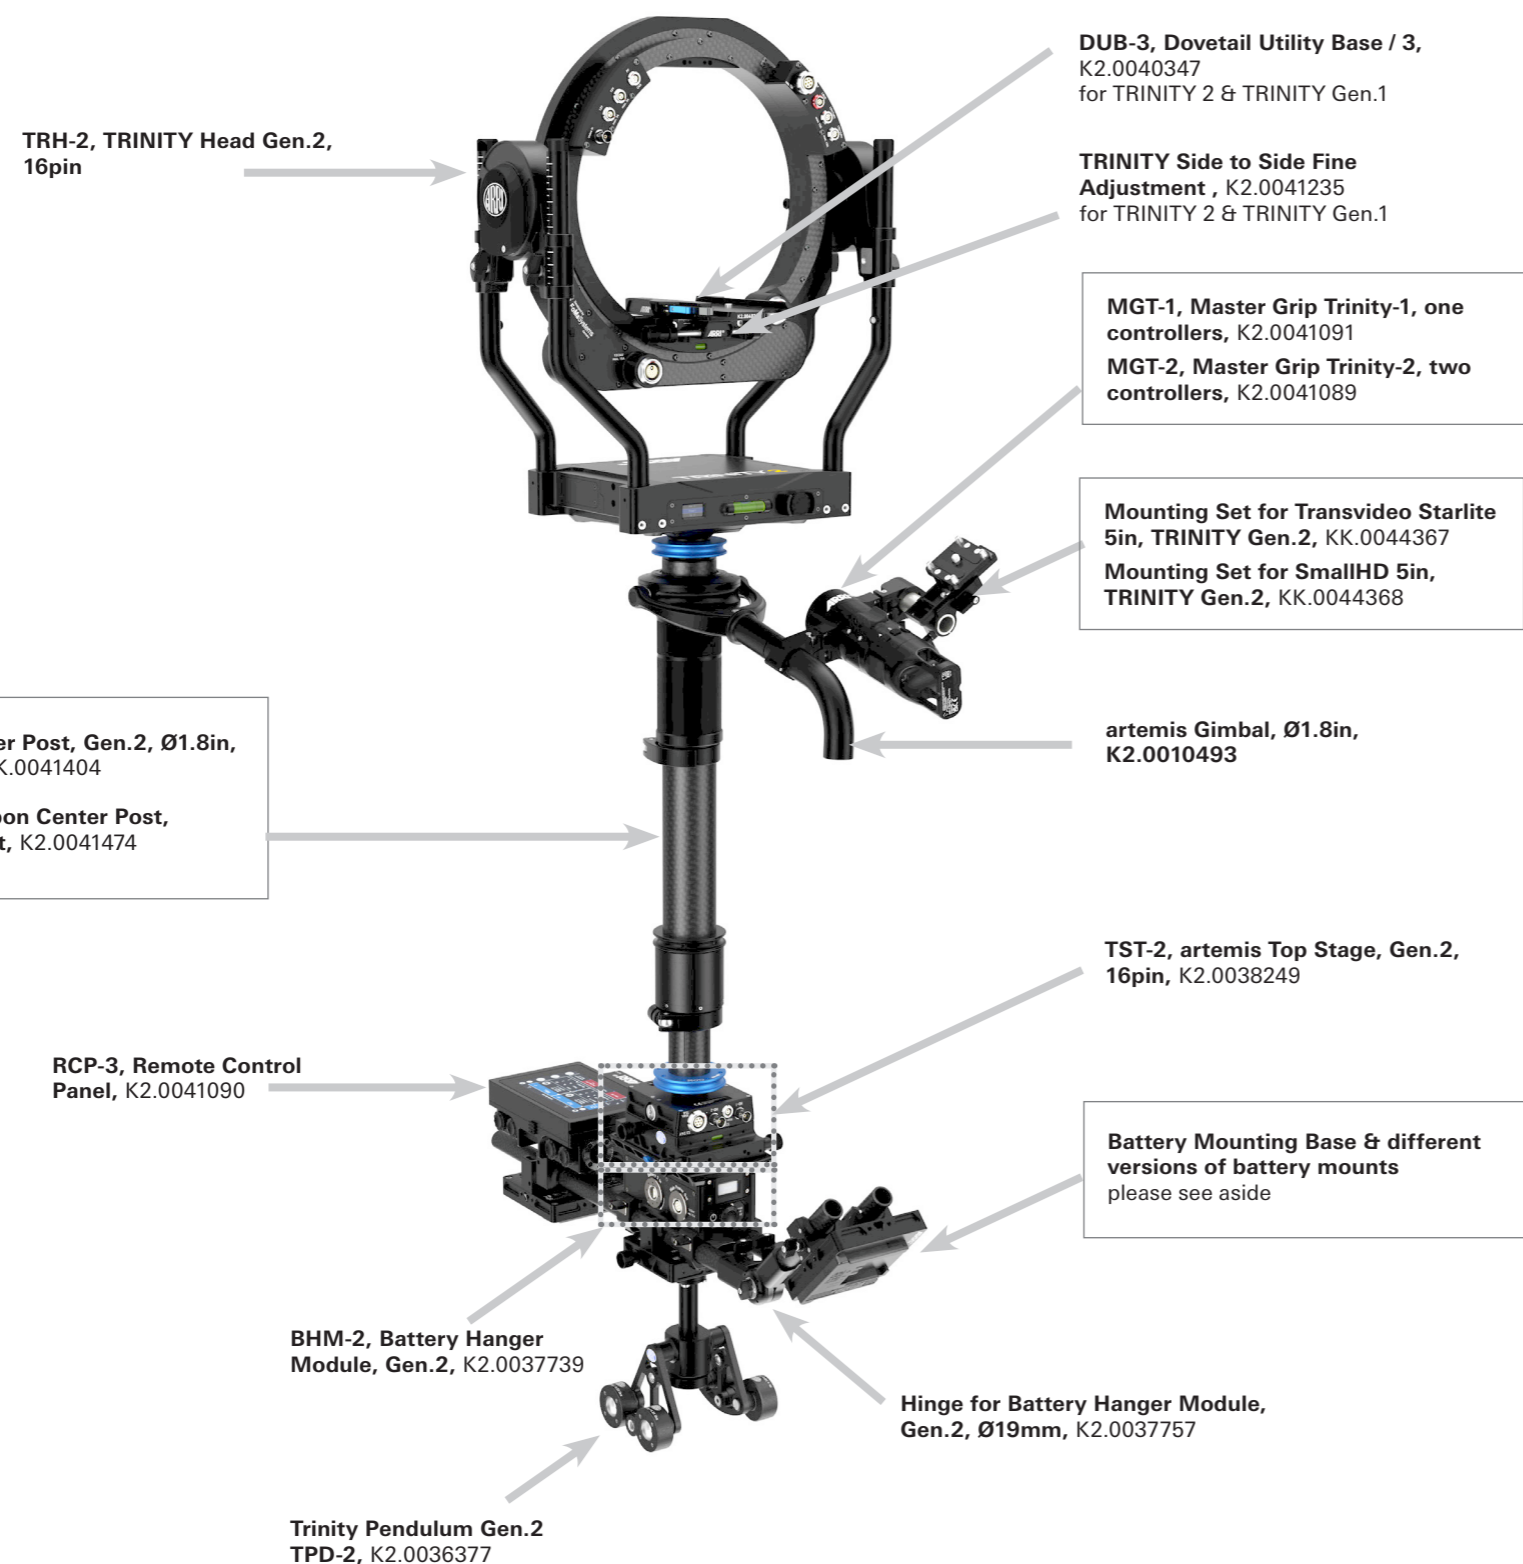

TRINITY 2 Overview

Batteries

19 mm Studio Rods

- 540 mm, [K2.72028.0](#)**
stainless steel
- 440 mm, [K2.0001022](#)**
stainless steel
- 340 mm, [K2.66269.0](#)**
stainless steel, lightweight
- 240 mm, [K2.66270.0](#)**
stainless steel, lightweight
- 150 mm, [K2.0016090](#)**
stainless steel, lightweight
- 90 mm, [K2.0016088](#)**
stainless steel, lightweight

- Single Support Rods 540 mm K2.0014959, carbon fibre, black**
- Support Rods 430mm, 16.9in, (pair) K2.0040791, carbon fibre, black**
- Single Support Rods 340 mm K2.0014954, carbon fibre, black**
- Single Support Rod 305mm, 12in, K2.0041327, carbon fibre, black**
- Support Rods 120mm, 4.7in, (pair) K2.0040790, carbon fibre, black**
- Single Support Rod 76mm, 3in, K2.0043811, carbon fibre, black**