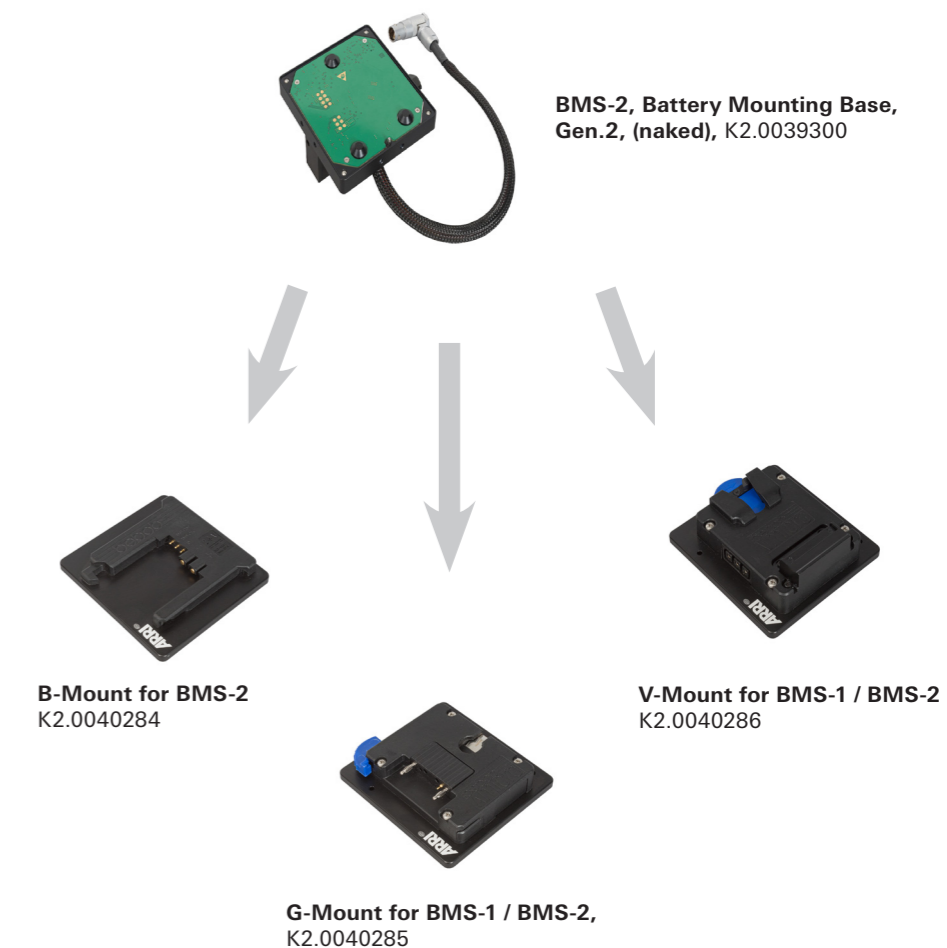

TRINITY 2 Overview

Batteries

19 mm Studio Rods

- 540 mm, [K2.72028.0](#)**
stainless steel
- 440 mm, [K2.0001022](#)**
stainless steel
- 340 mm, [K2.66269.0](#)**
stainless steel, lightweight
- 240 mm, [K2.66270.0](#)**
stainless steel, lightweight
- 150 mm, [K2.0016090](#)**
stainless steel, lightweight
- 90 mm, [K2.0016088](#)**
stainless steel, lightweight

- Single Support Rods 540 mm K2.0014959, carbon fibre, black**
- Support Rods 430mm, 16.9in, (pair) K2.0040791, carbon fibre, black**
- Single Support Rods 340 mm K2.0014954, carbon fibre, black**
- Single Support Rod 305mm, 12in, K2.0041327, carbon fibre, black**
- Support Rods 120mm, 4.7in, (pair) K2.0040790, carbon fibre, black**
- Single Support Rod 76mm, 3in, K2.0043811, carbon fibre, black**