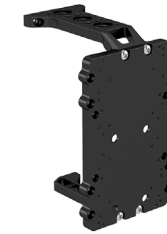

### Lightweight Support Set - Side, KK.0041538

- includes:
- K2.0033571 1x Camera Side Bracket CSB-1R
  - K2.0033573 1x Camera Side Bracket CSB-1L
  - K2.0034189 1x Camera Side Bracket CSB-1R Extension
  - K2.0023907 1x Rod Mounting Bracket RMB-7

### Vertical Format Set for ALEXA 35, KK.0043836

- includes:
- K2.0019443 1x Vertical Viewfinder Adapter
  - K2.0043666 1x Vertical Top Plate
  - K2.0042610 1x Vertical Format Baseplate

**Top Extension Bracket  
TEB-1, K2.0024062**

**ALEXA 35 camera body,  
K1.0039373**

**Balance Utility Dovetail  
BUD-1, K2.0034180**

**Rear Accessory Bracket  
RAB-2, K2.0034183**

**Articulated Mounting Plate  
AMP-1, K2.0034182**

A large number of 3/8-16, 1/4-20 and M4 attachment points on a hinged chees plate allow various accessories to be attached