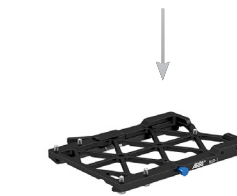

### Lightweight Support Set - Side, KK.0041538

- includes:
- K2.0033571 1x Camera Side Bracket CSB-1R
  - K2.0033573 1x Camera Side Bracket CSB-1L
  - K2.0034189 1x Camera Side Bracket CSB-1R Extension
  - K2.0023907 1x Rod Mounting Bracket RMB-7

### Vertical Format Set for ALEXA 35, KK.0043836

- includes:
- K2.0019443 1x Vertical Viewfinder Adapter
  - K2.0043666 1x Vertical Top Plate
  - K2.0042610 1x Vertical Format Baseplate

**Top Extension Bracket  
TEB-1, K2.0024062**

**ALEXA 35 camera body,  
K1.0039373**

**Balance Utility Dovetail  
BUD-1, K2.0034180**

**Rear Accessory Bracket  
RAB-2, K2.0034183**

**Articulated Mounting Plate  
AMP-1, K2.0034182**

A large number of 3/8-16, 1/4-20 and M4 attachment points on a hinged chees plate allow various accessories to be attached