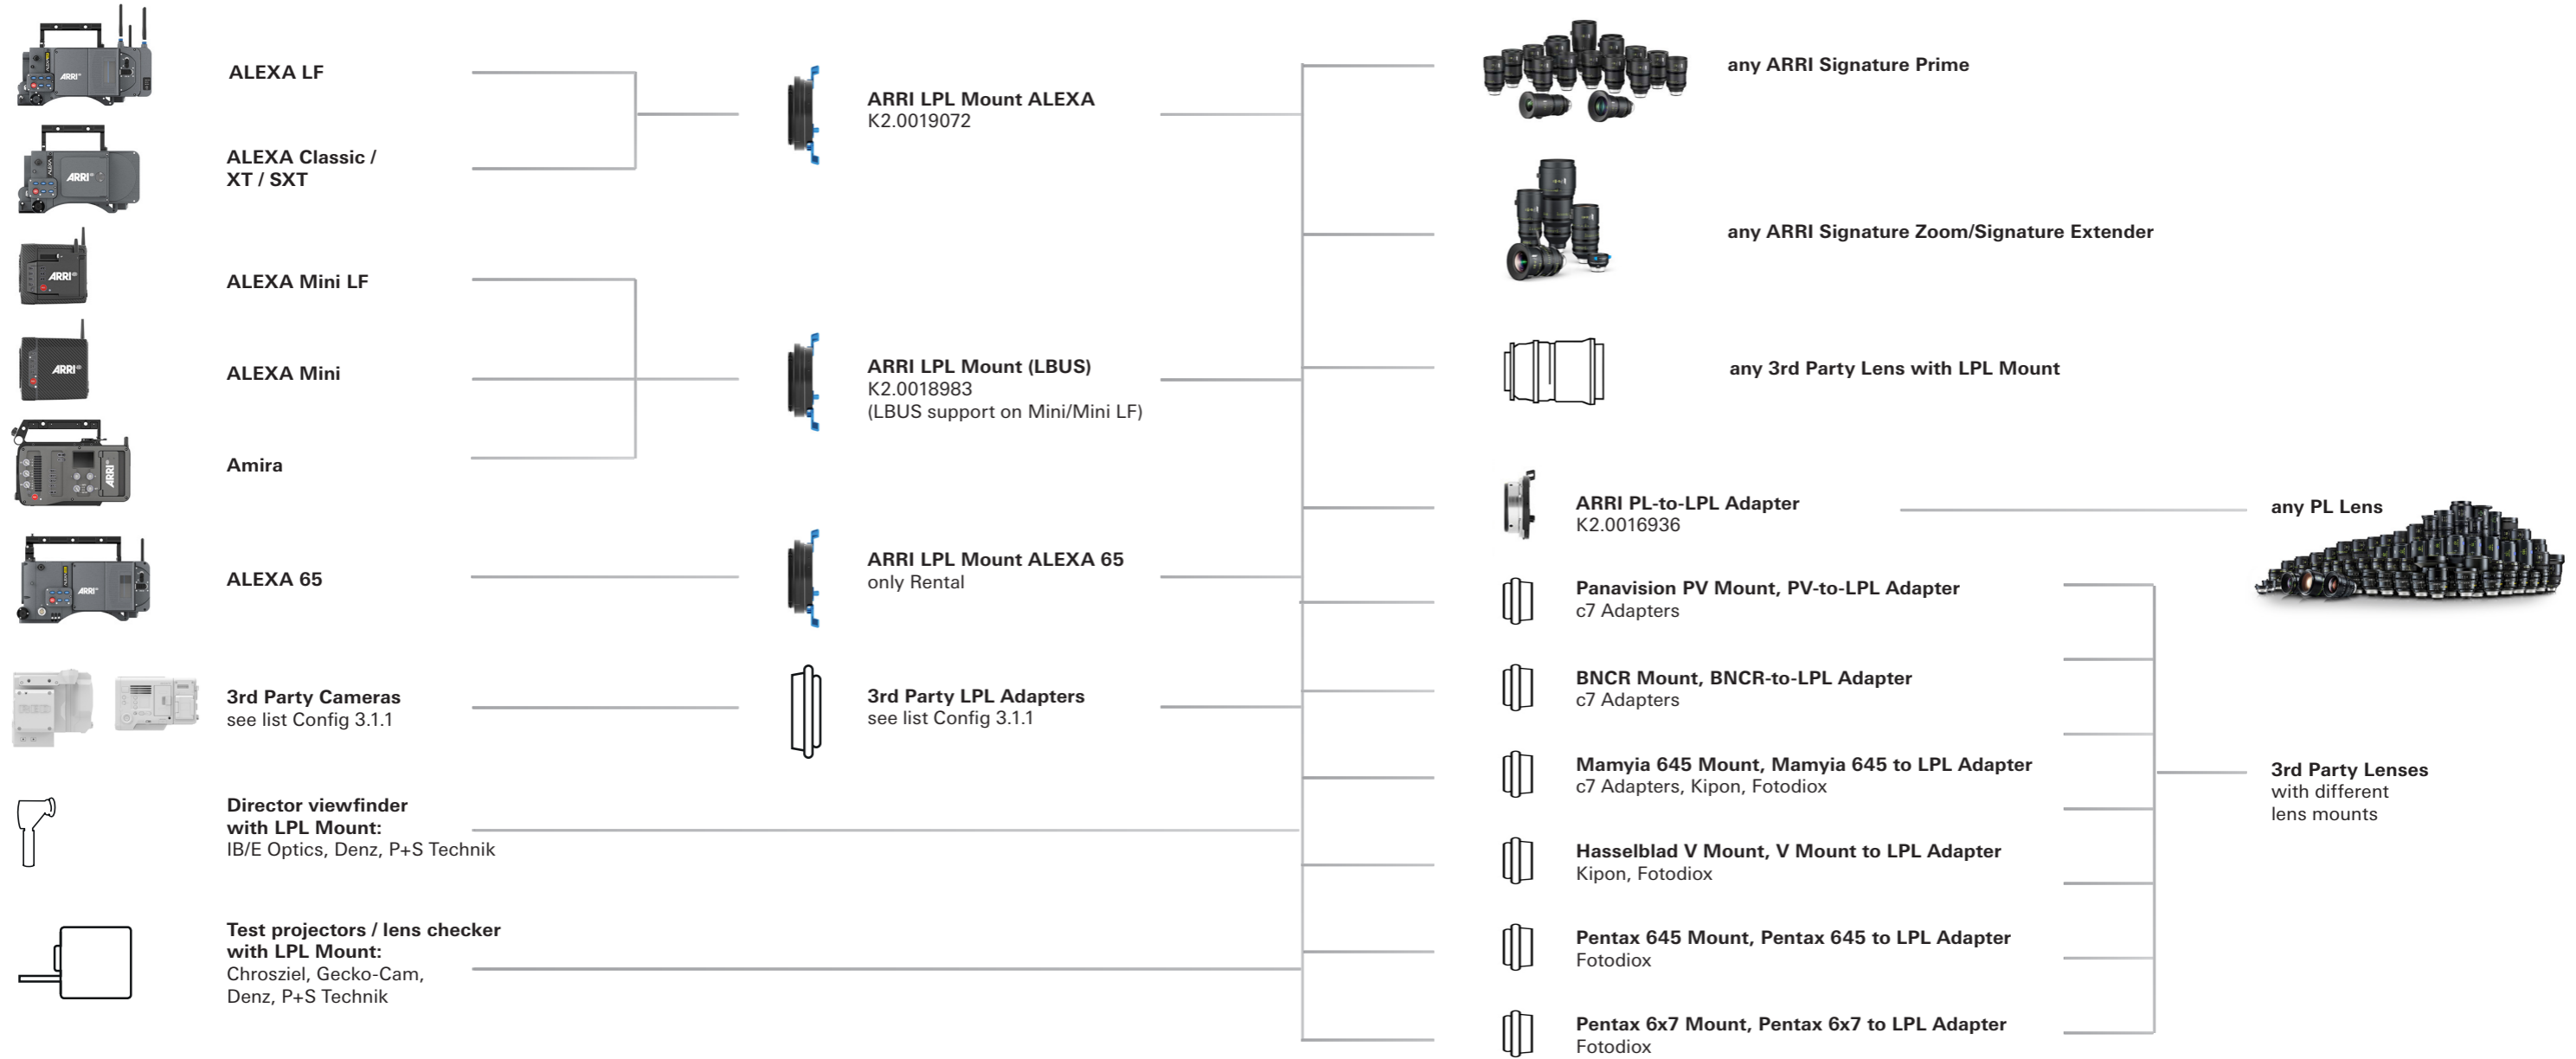

LPL Large Positive Lock - Compatibility Chart ARRI Models and 3rd Party Adapters

Configuration Overview | 3.1.1 / 2021.11

LPL Compatibility

ARRI Camera Models	Camera Lens Mount Interface	Required Camera Mount Adapter *native LPL camera mount	Lens Mount (lens-side)	3rd Party LPL-Lens Mount Adapter Manufacturer						
				c7 Adapter	Wooden Camera	KipperTie	Kippon	FotodioX	Vocas	Leitz
ALEXA XT Series ALEXA Classic ALEXA SXT Series ALEXA Plus ALEXA LF	ALEXA ALEXA ALEXA ALEXA ALEXA	ALEXA LPL Mount* ALEXA LPL Mount* ALEXA LPL Mount* ALEXA LPL Mount* ALEXA LPL Mount*	any LPL mount lens any LPL mount lens any LPL mount lens any LPL mount lens any LPL mount lens	✓ ✓ ✓ ✓ ✓						
ALEXA Mini ALEXA Mini LF	ALEXA Mini ALEXA Mini	ALEXA Mini LPL Mount* ALEXA Mini LPL Mount*	any LPL mount lens any LPL mount lens							
ALEXA 65	ALEXA 65	ALEXA 65 LPL Mount*	any LPL mount lens any LPL mount lens							