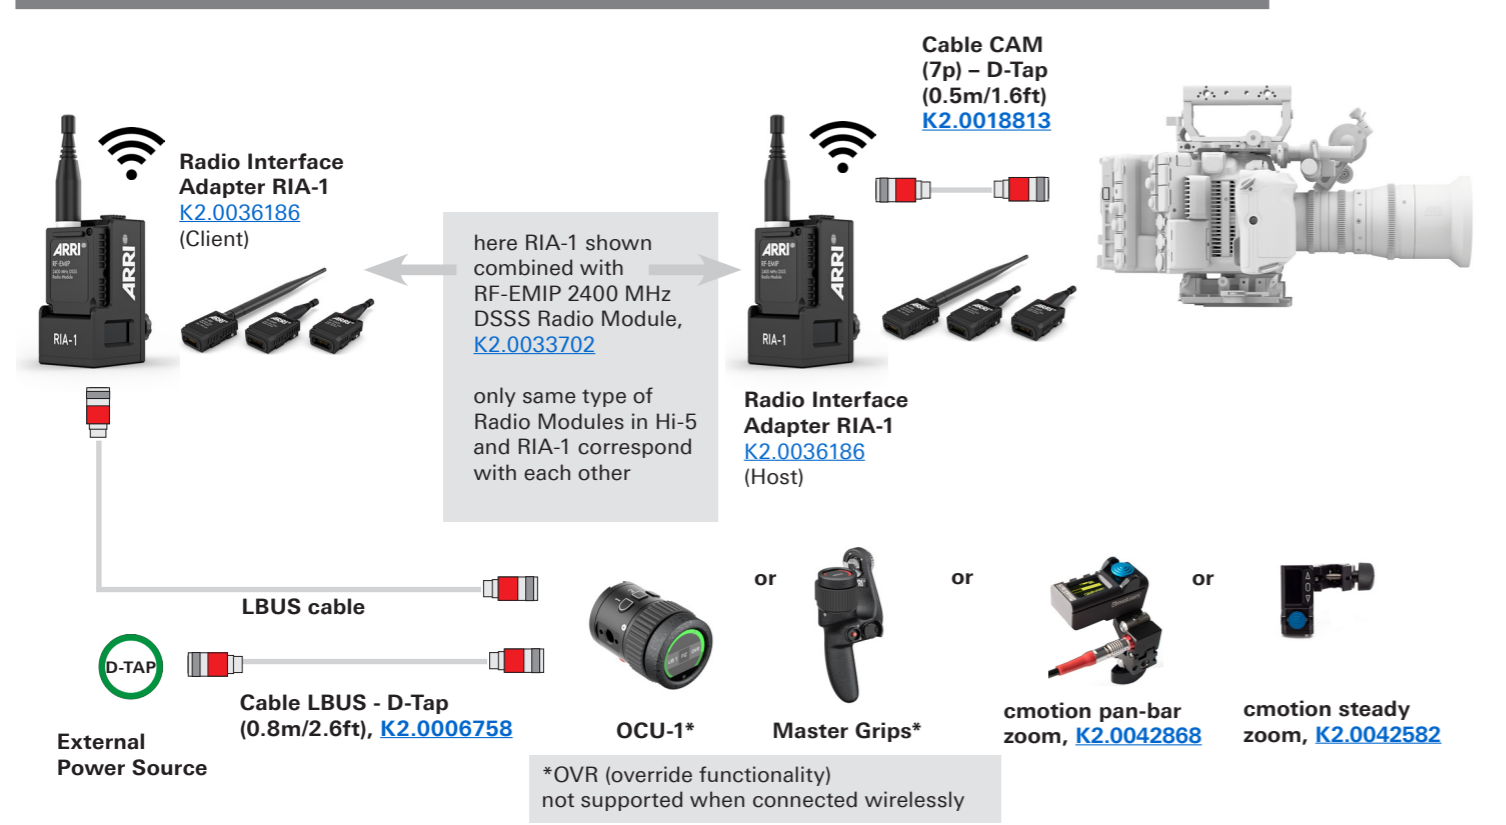

Hi-5 and RIA-1 - Sample Configurations 3rd Party

Configuration Overview | 4.1.8 / 2026.04

Components Configuration

3rd Party & RIA-1 & OCU-1 or Master Grips and LBUS control units

3rd Party Cameras or Amira & UMC-4