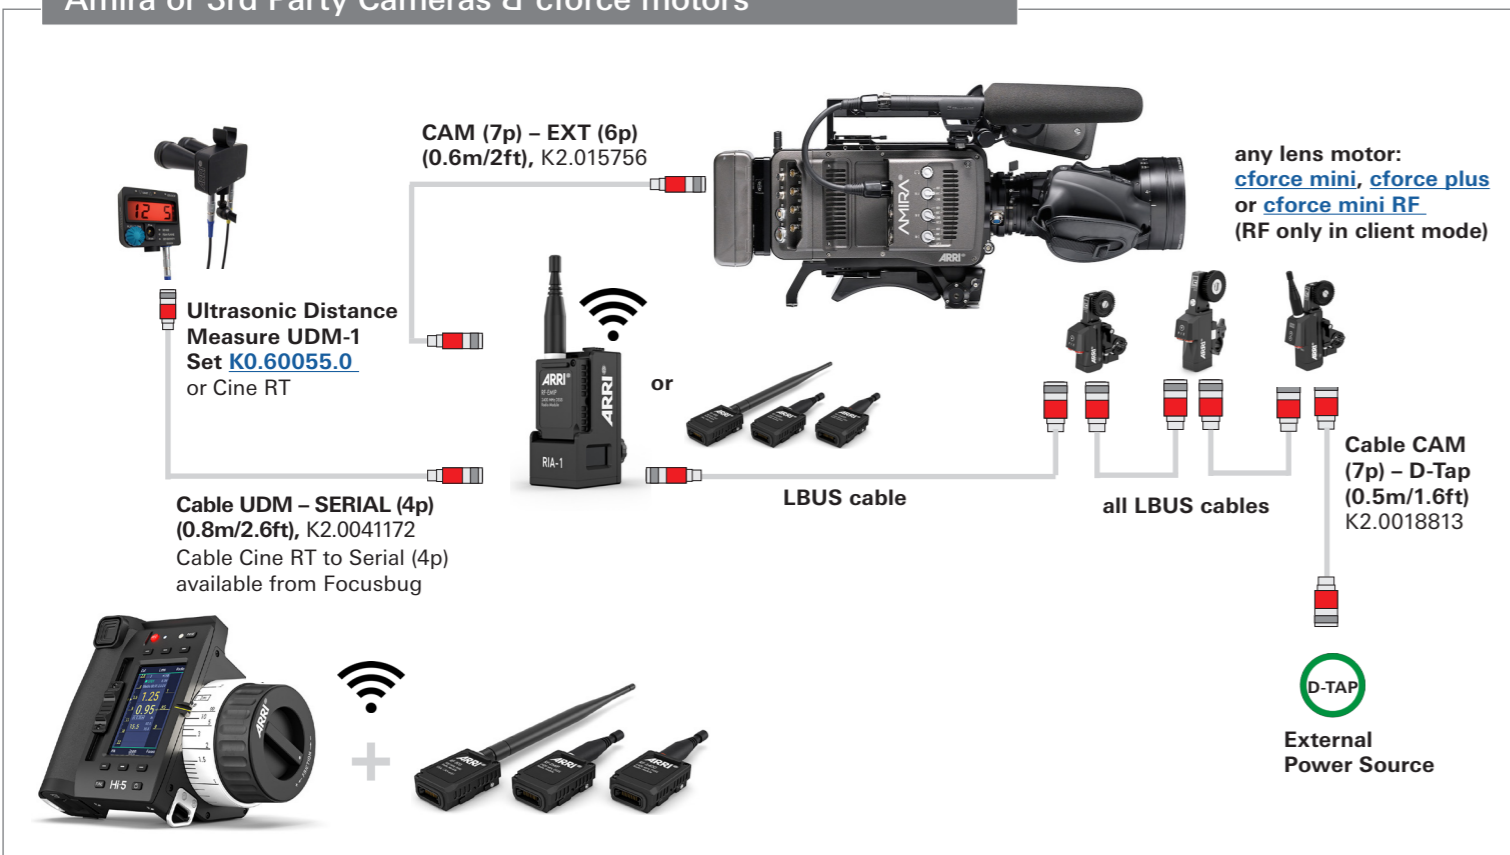

Hi-5 and RIA-1 - Sample Configurations Part 3

Configuration Overview | 4.2.4 / 2021.07

Amira or 3rd Party Cameras & cforce mini RF motor

Amira or 3rd Party Cameras & cforce motors

Amira or 3rd Party Cameras & UMC-4