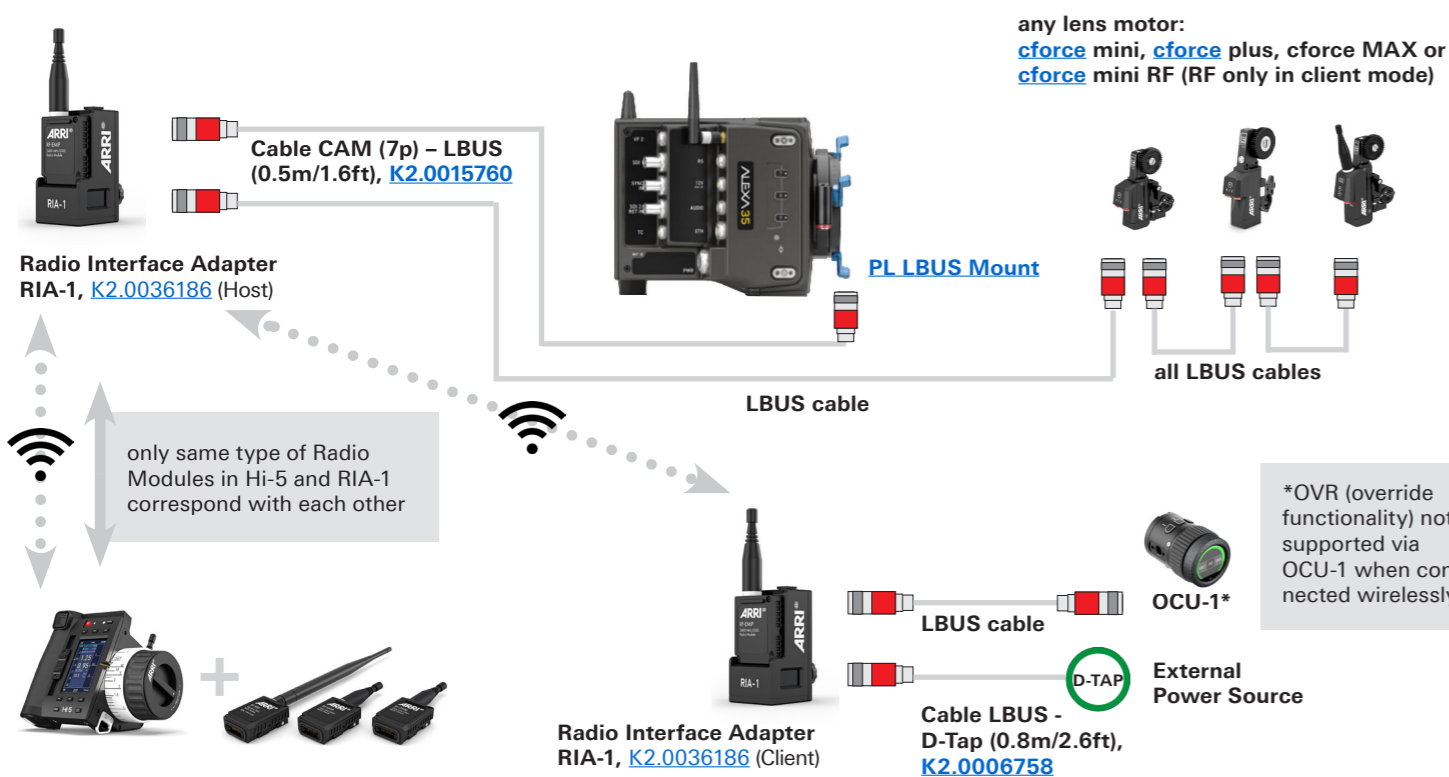

# Hi-5 and RIA-1 - Sample Configurations ALEXA 35

Configuration Overview | 4.1.4 / 2026.04

## ALEXA 35 with OCU-1

## ALEXA 35 with RIA-1 & UDM-1

## ALEXA 35 with RIA-1 as Host & Client