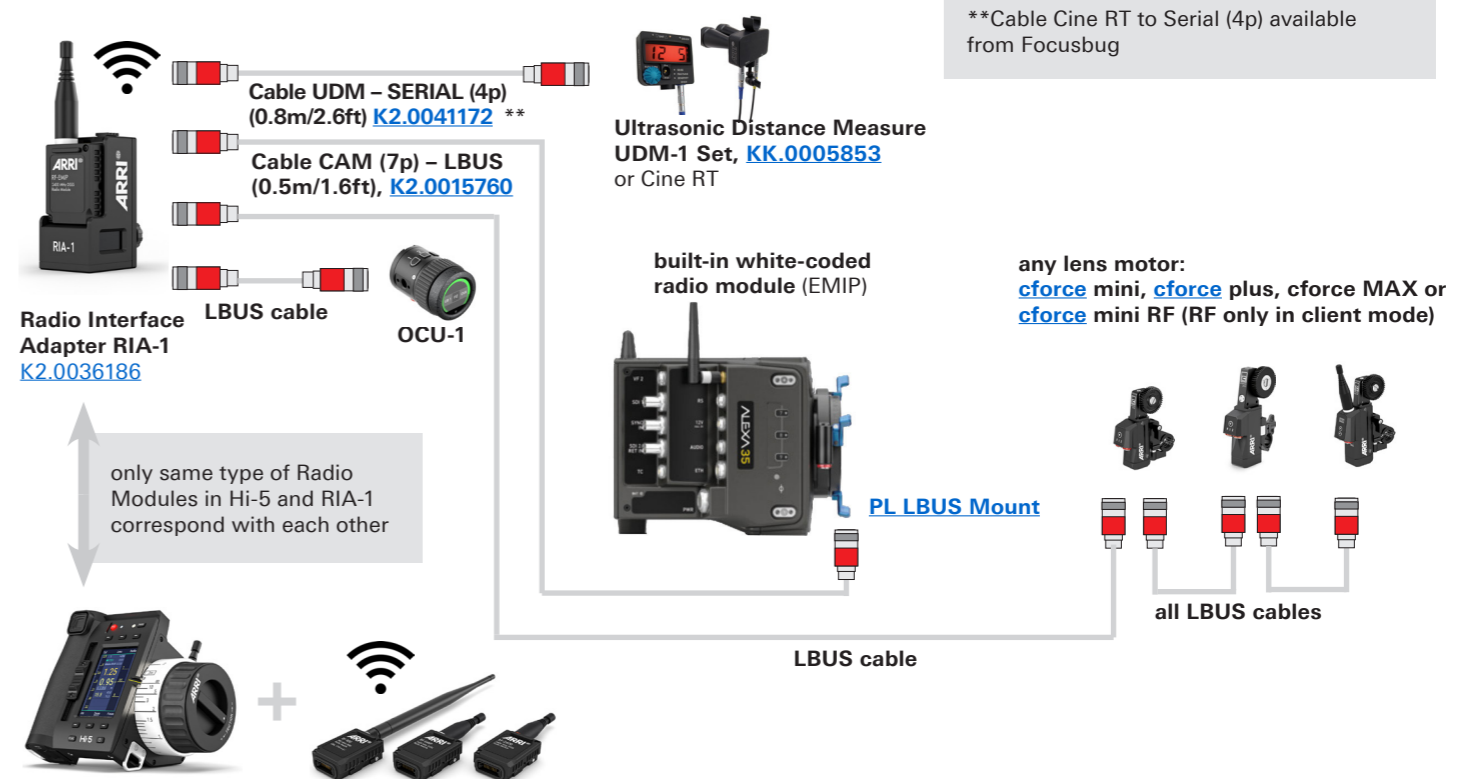

# Hi-5 and RIA-1 - Sample Configurations ALEXA 35

Configuration Overview | 4.1.4 / 2026.04

## ALEXA 35 with OCU-1

## ALEXA 35 with RIA-1 & UDM-1

## ALEXA 35 with RIA-1 as Host & Client