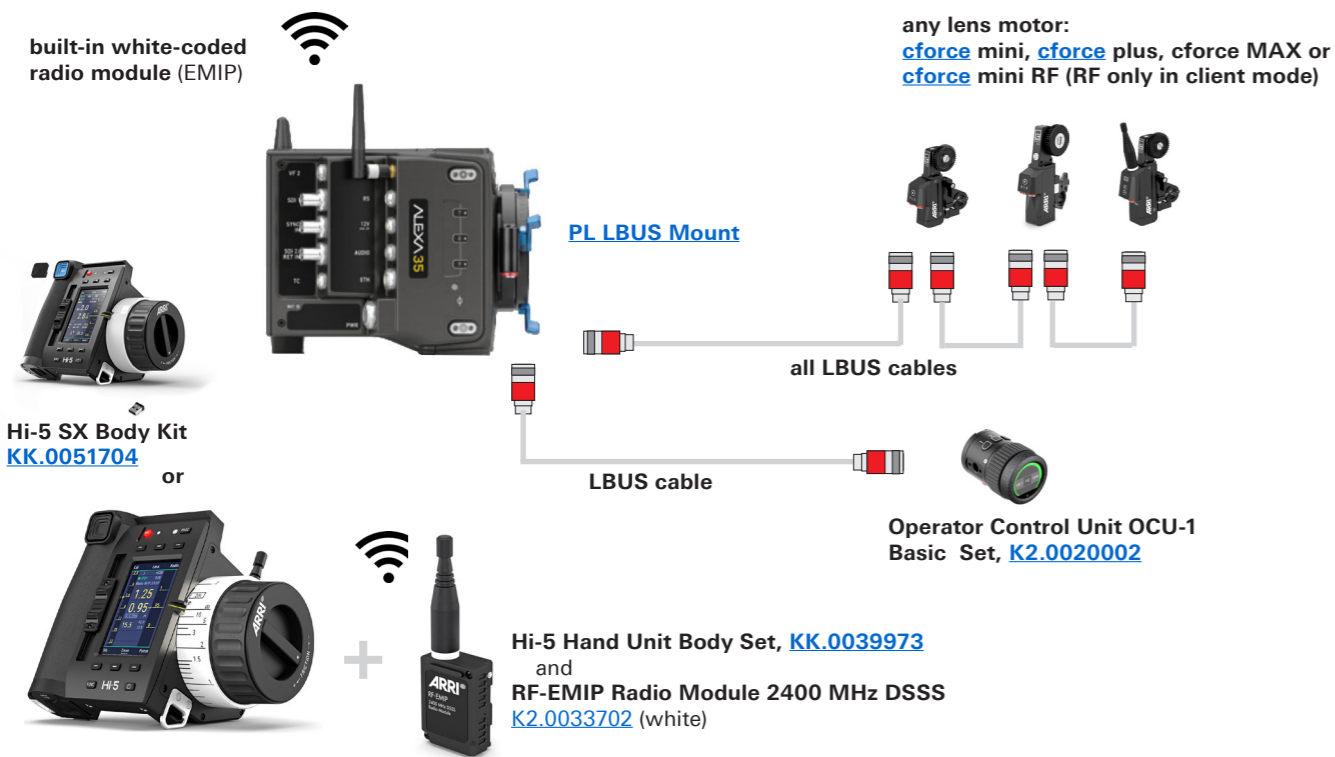

# Hi-5 and RIA-1 - Sample Configurations ALEXA 35

Configuration Overview | 4.1.4 / 2026.04

## ALEXA 35 with OCU-1

## ALEXA 35 with RIA-1 & UDM-1

## ALEXA 35 with RIA-1 as Host & Client