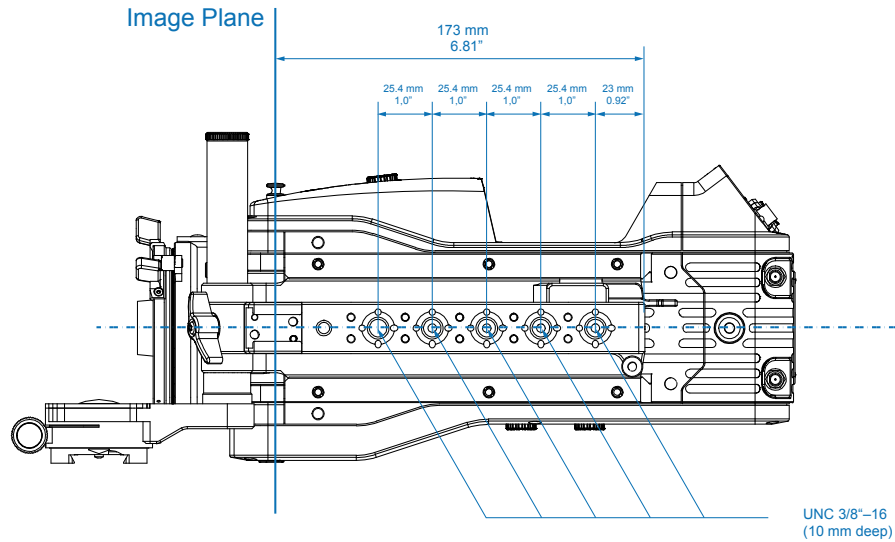

AMIRA

Body (with LDS PL-Mount)

Length

309 mm - 12.1"

Width

139 mm - 5.4"

Height

149 mm - 5.8"

Weight

~ 4.1 kg - 9.2 lb

Camera Left

Image Plane

Camera Back

Optical Center

Camera Top

Camera Bottom