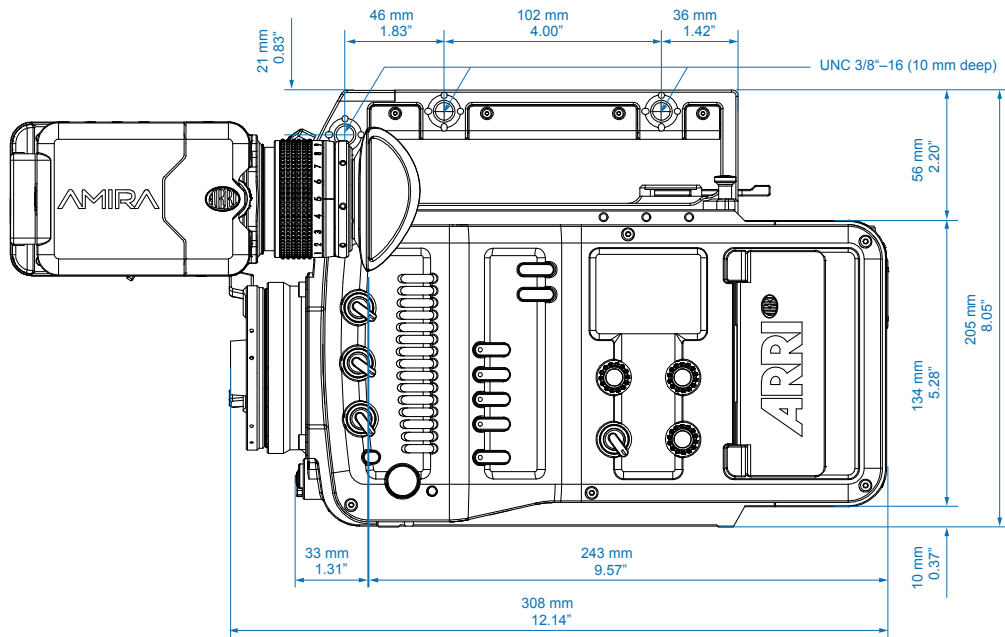

AMIRA

Body (with LDS PL-Mount)

Length

309 mm - 12.1"

Width

139 mm - 5.4"

Height

149 mm - 5.8"

Weight

~ 4.1 kg - 9.2 lb

Camera Left

Image Plane

Camera Back

Optical Center

Camera Top

Camera Bottom