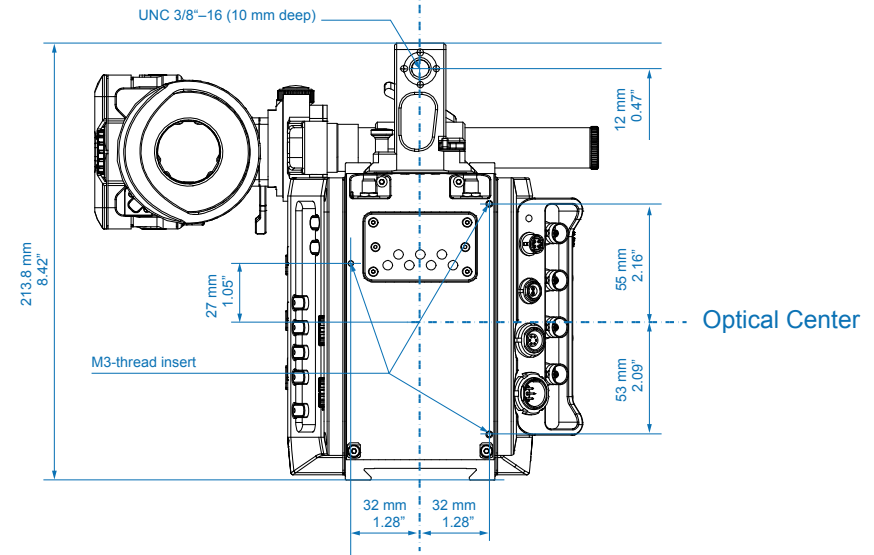

AMIRA

Body (with LDS PL-Mount)

Length

309 mm - 12.1"

Width

139 mm - 5.4"

Height

149 mm - 5.8"

Weight

~ 4.1 kg - 9.2 lb

Camera Left

Image Plane

Camera Back

Optical Center

Camera Top

Camera Bottom