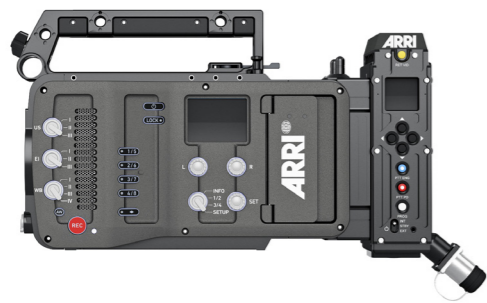

AMIRA Live Sets

AMIRA LIVE Camera Set, K0.0039136
includes:
KK.0038511 1x AMIRA LIVE camera body (incl. CL kit K2.0023813)
10.0001093 1x AMIRA Advanced License Key
10.0003723 1x AMIRA 4K UHD License Key
10.0014641 1x AMIRA ARRI Look Library License Key

Note: viewfinder & lensmount not included and need to be ordered separately

AMIRA LIVE 1800 Camera Chain Set, K0.0039163
includes:
K2.0039137 1x 1820 12G Amira Live FCA
K2.0038531 1x 1800 AMIRA Live Frame Mount
K2.0022568 1x 1810U-12G SL - 1U Fibre Base Station
K2.0022570 1x 1810 1U FBS Cable Set
K2.0016149 1x 1830-X Control Pod (XLR5S Connector)
K2.0021324 1x Mounting Bracket for 1830-X Control Pod

1820 12G Amira Live FCA, K2.0039137

1800 Multicam Sets for ARRI Camera

for ALEXA Mini / Mini LF

for Amira

1800 Set 1U FBS (4x3G&SL12G), K0.0022756
includes:
K2.0013648 1x 1820-12G FCA Fibre CameraAdaptor 12G
K2.0014813 1x 1820 FCA Lemo assembly
K2.0014814 1x 1820 FCA Cable set for AMIRA
K2.0014659 1x 1835 Dual Link 6G Video Input Option
K2.0022568 1x 1810U-12G SL - 1U Fibre Base Station
K2.0022570 1x 1810 1U FBS Cable Set

Monitor

Multicam Monitor bundle VMM-1 & MYS-1, K0.0039106
includes:
K2.0037636 1x Monitor Yoke Support MYS-1
K2.0023813 1x Viewfinder Monitor Multicam VMM-1
includes: 1x standard sunshade plus
K2.0012223 1x AMIRA to CCP-1 Cable 0,75m/29in
K2.0009336 1x ALEXA Mini to CCP-1 Cable 0,75m/29in
K2.0037711 1x VMM-1 Power Cable 0.4m/16in