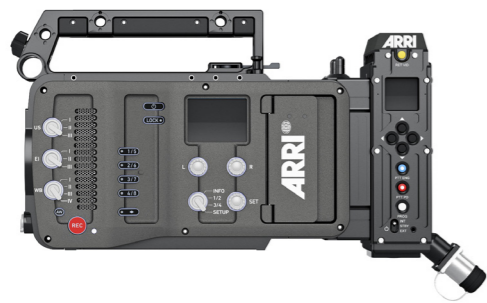

AMIRA Live Sets

AMIRA LIVE Camera Set, K0.0039136

includes:
 KK.0038511 1x AMIRA LIVE camera body (incl. CL kit K2.0023813)
 10.0001093 1x AMIRA Advanced License Key
 10.0003723 1x AMIRA 4K UHD License Key
 10.0014641 1x AMIRA ARRI Look Library License Key

Note: viewfinder & lensmount not included and need to be ordered separately

AMIRA LIVE 1800 Camera Chain Set, K0.0039163

includes:
 K2.0039137 1x 1820 12G Amira Live FCA
 K2.0038531 1x 1800 AMIRA Live Frame Mount
 K2.0022568 1x 1810U-12G SL - 1U Fibre Base Station
 K2.0022570 1x 1810 1U FBS Cable Set
 K2.0016149 1x 1830-X Control Pod (XLR5S Connector)
 K2.0021324 1x Mounting Bracket for 1830-X Control Pod

1820 12G Amira Live FCA, K2.0039137

1800 Multicam Sets

for ALEXA Mini / Mini LF

for Amira

1800 Set 1U FBS (4x3G&SL12G), K0.0022756

includes:
 K2.0013648 1x 1820-12G FCA Fibre CameraAdaptor 12G
 K2.0014813 1x 1820 FCA Lemo assembly
 K2.0014814 1x 1820 FCA Cable set for AMIRA
 K2.0014659 1x 1835 Dual Link 6G Video Input Option
 K2.0022568 1x 1810U-12G SL - 1U Fibre Base Station
 K2.0022570 1x 1810 1U FBS Cable Set

Monitor

Multicam Monitor bundle VMM-1 & MYS-1, K0.0039106

includes:
 K2.0037636 1x Monitor Yoke Support MYS-1
 K2.0023813 1x Viewfinder Monitor Multicam VMM-1
 includes: 1x standard sunshade plus
 K2.0012223 1x AMIRA to CCP-1 Cable 0,75m/29in
 K2.0009336 1x ALEXA Mini to CCP-1 Cable 0,75m/29in
 K2.0037711 1x VMM-1 Power Cable 0.4m/16in