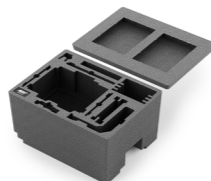

LMB 6x6 Foam Insert
[K2.0023162](#)