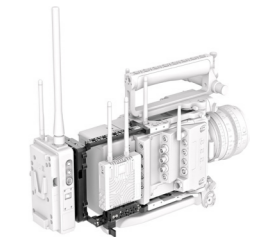

ALEXA 35 Live RAB-4 V-Mount Set, KK.0055419
includes:
K2.0055159 1x Rear Accessory Bracket RAB-4
K2.0048324 1x NATO Rail Clamp NRC-2

Large Lens Adapter LLA-1 Set Standard, KK.0056558
inclusive:
K2.0050774 1x Large Lens Adapter LLA-1
K2.0055339 1x LLA-1/BUD Slider Plate
K2.0051099 1x LLA-1 Control Module
K2.0013042 1x Cable LBUS (angled) - LBUS (straight) (0.35m/1.15ft)
K2.0050125 1x Cable Hirose to Box Lens
K2.0050817 1x camRade rainCover OB/EFP Large
K2.0050793 1x Case for LLA-1