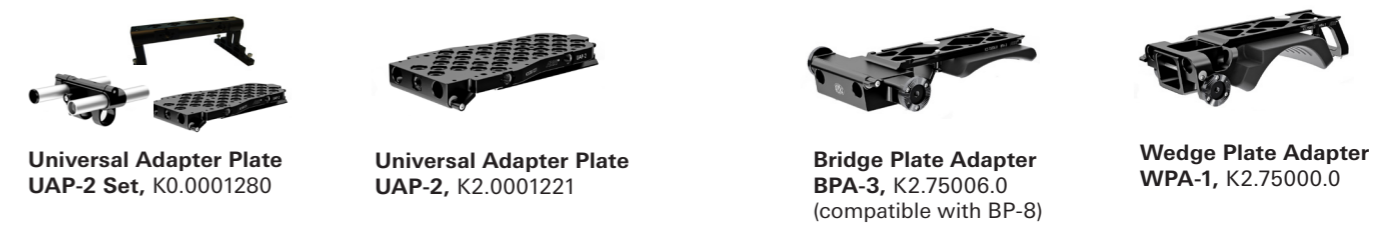

AMIRA Camera Support