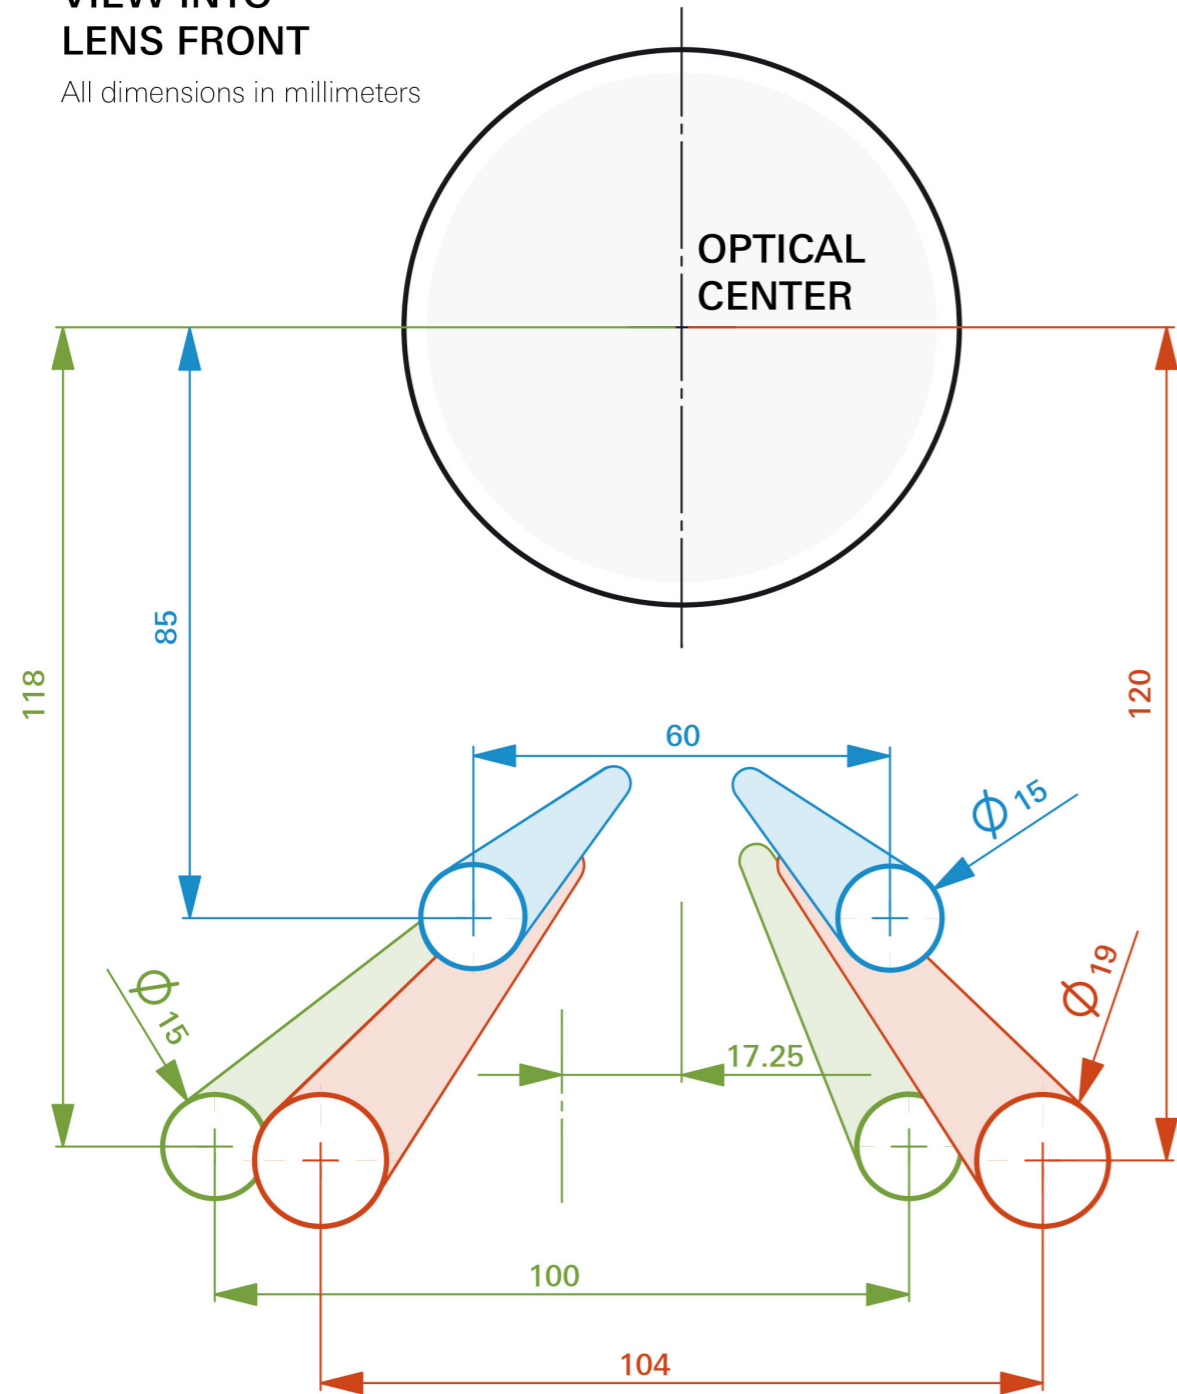

# Rod Standards (blue rods): 15mm LWS (Light Weight Support)

Configuration Overview | 5.7.0 / 2021.09

## Rod Standards

### VIEW INTO LENS FRONT

All dimensions in millimeters