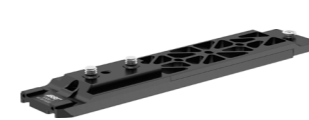

SAM-2 Stabilizer Adapter Mount for ALEXA Mini
K2.0014215

Accessories

SAM-1 Stabilizer Adapter Mount for ALEXA
K2.0018851