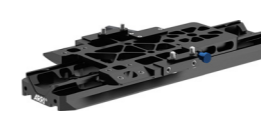

SAM-3 Stabilizer Adapter Mount for AMIRA
K2.0014630

SAM-2 Stabilizer Adapter Mount for ALEXA Mini
K2.0014215