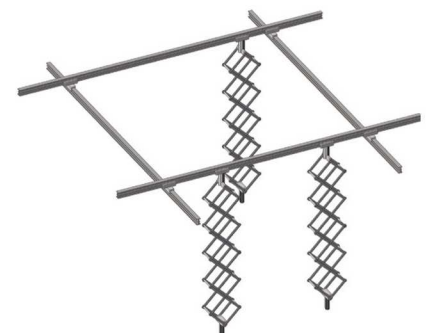

ARRI Fly Track Rail Kits

Thanks to its robust functionality, ARRI's Fly Track Kit's bring high efficiency to your studio. Say goodbye to stands and a mess of cables running across the floor. With ARRI rail kits, you can utilize your studio space to its maximum potential.

Simple modular suspension solution for small to medium size studio spaces.

Kits I, II or III include:

- 2 fixed ceiling rails
- 1 or 2 moving rails.
- 2-3 friction pantographs

A variety of friction pantographs incorporate two-axis horizontal and vertical positioning design. They are integrated with pole operated rolling carriages that allow for a multitude of positions from the ground. The pantographs can then be lowered into position, to utilize pan and tilt features. After use, simply push the X-Fly pantograph up and out of the way for easy storage and maximize headroom when not in use.

ARRI FLY TRACK KIT I

ARRI FLY TRACK KIT II

ARRI FLY TRACK KIT III

Order No.	Description
L0.0019356	SILVER 3m/9.8' w/2-PANTOGRAPHS
Kit I — Item list:	
(3) L2.89110.0	Rail H60 3m/9.8' length
(3) L2.20530.0	End Stop bolts (4-pack)
(6) L2.20350.0	Ceiling Brackets
(6) L2.20394.0	Pair of Clamps/Fixing Brackets
(2) L2.20517.0	Double carriage with Brakes
(2) L2.20429.0	Single carriage w/ Universal Spigot
(2) L2.20353.0	Cable carriages w/Bearing (5-pack)
(2) L2.0015873	Friction Pantograph 2m (6.5') extended length

Order No.	Description
L0.0019357	SILVER 3m/9.8' w/3-PANTOGRAPHS
Kit II — Item list:	
(3) L2.89110.0	Rail H60 3m/9.8' length
(3) L2.20530.0	End Stop bolts (4-pack)
(6) L2.20350.0	Ceiling bracket
(6) L2.20394.0	Pair of Clamps/Fixing Brackets
(2) L2.20517.0	Double carriage with brakes
(3) L2.20429.0	Single carriage w/ Universal Spigot
(3) L2.20353.0	Cable carriages (5-pack)
(3) L2.0015873	Friction pantograph 2m (6.5') extended length