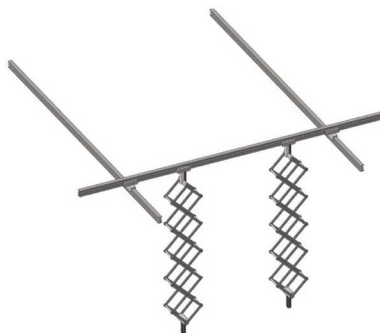

ARRI Fly Track Rail Kits

Thanks to its robust functionality, ARRI's Fly Track Kit's bring high efficiency to your studio. Say goodbye to stands and a mess of cables running across the floor. With ARRI rail kits, you can utilize your studio space to its maximum potential.

Simple modular suspension solution for small to medium size studio spaces.

Kits I, II or III include:

- 2 fixed ceiling rails
- 1 or 2 moving rails.
- 2-3 friction pantographs

A variety of friction pantographs incorporate two-axis horizontal and vertical positioning design. They are integrated with pole operated rolling carriages that allow for a multitude of positions from the ground. The pantographs can then be lowered into position, to utilize pan and tilt features. After use, simply push the X-Fly pantograph up and out of the way for easy storage and maximize headroom when not in use.

ARRI FLY TRACK KIT I

ARRI FLY TRACK KIT II

ARRI FLY TRACK KIT III

Order No.	Description
L0.0019356	SILVER 3m/9.8' w/2-PANTOGRAPHS
Kit I — Item list:	
(3) L2.89110.0	Rail H60 3m/9.8' length
(3) L2.20530.0	End Stop bolts (4-pack)
(6) L2.20350.0	Ceiling Brackets
(6) L2.20394.0	Pair of Clamps/Fixing Brackets
(2) L2.20517.0	Double carriage with Brakes
(2) L2.20429.0	Single carriage w/ Universal Spigot
(2) L2.20353.0	Cable carriages w/Bearing (5-pack)
(2) L2.0015873	Friction Pantograph 2m (6.5') extended length

Order No.	Description
L0.0019357	SILVER 3m/9.8' w/3-PANTOGRAPHS
Kit II — Item list:	
(3) L2.89110.0	Rail H60 3m/9.8' length
(3) L2.20530.0	End Stop bolts (4-pack)
(6) L2.20350.0	Ceiling bracket
(6) L2.20394.0	Pair of Clamps/Fixing Brackets
(2) L2.20517.0	Double carriage with brakes
(3) L2.20429.0	Single carriage w/ Universal Spigot
(3) L2.20353.0	Cable carriages (5-pack)
(3) L2.0015873	Friction pantograph 2m (6.5') extended length