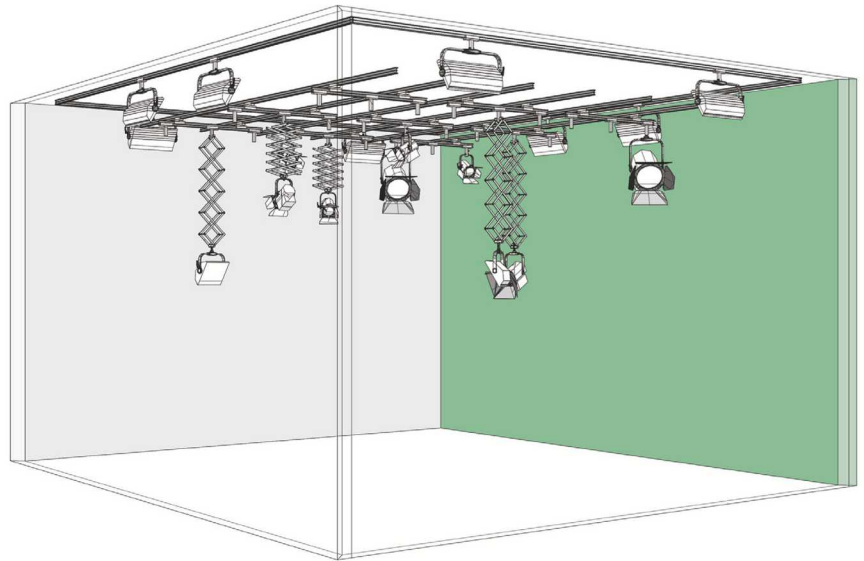

Custom Designs

ARRI Systems Group also provide customized rail system designs to match your specific studio application. ARRI Rail Systems are a lightweight and versatile suspension alternative for broadcast TV, corporate, educational studios or most any production stage. Pole operation enables quick lighting design changes from the ground, thus eliminating the time and danger of climbing a ladder for positioning and focus.

User Advisory

Our Fly Track Rail Kits are installed overhead. Weight bearing and other safety considerations are vitally important. Please refer all installations to qualified professional. Any questions regarding structural integrity or safety should be referred to a structural engineer, as required by local building codes. ARRI, Inc assumes no responsibility or liability for structural integrity, safety of components, or building structure in which the Fly Track Kit is installed. It is important to insure all components listed in your Kit are accounted for, prior to assembly and installation.

Contact Info

East Coast

617 Route 303
Blauvelt, NY 10913-1109, United States
info@arri.com
Phone: +1 845 353 1400
Fax: +1 845 425 1250

West Coast

600 North Victory Blvd.
Burbank, CA 91502-1639, United States
info@arri.com
Phone: +1 818 841 7070
Fax: +1 818 848 4028

Canada

ARRI Canada Limited
(Sales)
1200 Aerowood Drive, Unit 29
Mississauga, ON L4W 2S7, Canada
info@arri.com
Phone: +1 416 255 3335
Fax: +1 416 255 3399

Explore SkyLink wireless DMX/RDM solution for more advanced lighting control:
<http://www.arri.com/lighting/skypanel/products/skylink/>