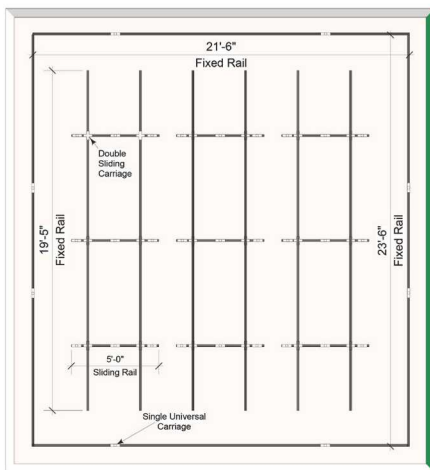

Custom Designs

ARRI Systems Group also provide customized rail system designs to match your specific studio application. ARRI Rail Systems are a lightweight and versatile suspension alternative for broadcast TV, corporate, educational studios or most any production stage. Pole operation enables quick lighting design changes from the ground, thus eliminating the time and danger of climbing a ladder for positioning and focus.

User Advisory

Our Fly Track Rail Kits are installed overhead. Weight bearing and other safety considerations are vitally important. Please refer all installations to qualified professional. Any questions regarding structural integrity or safety should be referred to a structural engineer, as required by local building codes. ARRI, Inc assumes no responsibility or liability for structural integrity, safety of components, or building structure in which the Fly Track Kit is installed. It is important to insure all components listed in your Kit are accounted for, prior to assembly and installation.

Contact Info

East Coast

617 Route 303
Blauvelt, NY 10913-1109, United States
info@arri.com
Phone: +1 845 353 1400
Fax: +1 845 425 1250

West Coast

600 North Victory Blvd.
Burbank, CA 91502-1639, United States
info@arri.com
Phone: +1 818 841 7070
Fax: +1 818 848 4028

Canada

ARRI Canada Limited
(Sales)
1200 Aerowood Drive, Unit 29
Mississauga, ON L4W 2S7, Canada
info@arri.com
Phone: +1 416 255 3335
Fax: +1 416 255 3399

Explore SkyLink wireless DMX/RDM solution for more advanced lighting control:
<http://www.arri.com/lighting/skypanel/products/skylink/>