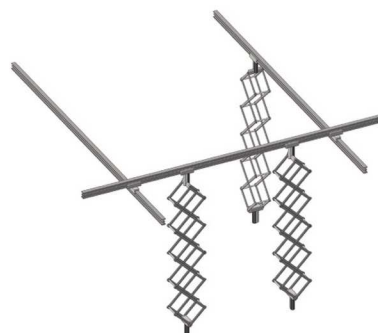

ARRI Fly Track Rail Kits

Thanks to its robust functionality, ARRI's Fly Track Kit's bring high efficiency to your studio. Say goodbye to stands and a mess of cables running across the floor. With ARRI rail kits, you can utilize your studio space to its maximum potential.

Simple modular suspension solution for small to medium size studio spaces.

Kits I, II or III include:

- 2 fixed ceiling rails
- 1 or 2 moving rails.
- 2-3 friction pantographs

A variety of friction pantographs incorporate two-axis horizontal and vertical positioning design. They are integrated with pole operated rolling carriages that allow for a multitude of positions from the ground. The pantographs can then be lowered into position, to utilize pan and tilt features. After use, simply push the X-Fly pantograph up and out of the way for easy storage and maximize headroom when not in use.

ARRI FLY TRACK KIT I

ARRI FLY TRACK KIT II

ARRI FLY TRACK KIT III

Order No.	Description
L0.0019356	SILVER 3m/9.8' w/2-PANTOGRAPHS
Kit I — Item list:	
(3) L2.89110.0	Rail H60 3m/9.8' length
(3) L2.20530.0	End Stop bolts (4-pack)
(6) L2.20350.0	Ceiling Brackets
(6) L2.20394.0	Pair of Clamps/Fixing Brackets
(2) L2.20517.0	Double carriage with Brakes
(2) L2.20429.0	Single carriage w/ Universal Spigot
(2) L2.20353.0	Cable carriages w/Bearing (5-pack)
(2) L2.0015873	Friction Pantograph 2m (6.5') extended length

Order No.	Description
L0.0019357	SILVER 3m/9.8' w/3-PANTOGRAPHS
Kit II — Item list:	
(3) L2.89110.0	Rail H60 3m/9.8' length
(3) L2.20530.0	End Stop bolts (4-pack)
(6) L2.20350.0	Ceiling bracket
(6) L2.20394.0	Pair of Clamps/Fixing Brackets
(2) L2.20517.0	Double carriage with brakes
(3) L2.20429.0	Single carriage w/ Universal Spigot
(3) L2.20353.0	Cable carriages (5-pack)
(3) L2.0015873	Friction pantograph 2m (6.5') extended length