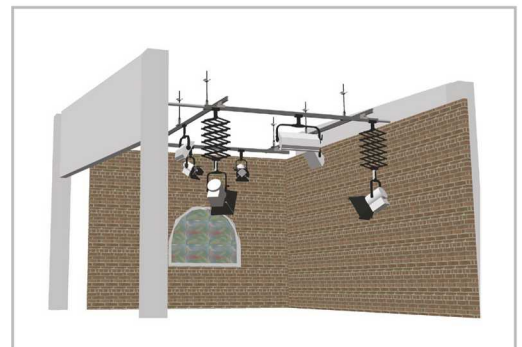

ARRI Fly Track Rail Kits

Thanks to its robust functionality, ARRI's Fly Track Kit's bring high efficiency to your studio. Say goodbye to stands and a mess of cables running across the floor. With ARRI rail kits, you can utilize your studio space to its maximum potential.

Simple modular suspension solution for small to medium size studio spaces.

Kits I, II or III include:

- 2 fixed ceiling rails
- 1 or 2 moving rails.
- 2-3 friction pantographs

A variety of friction pantographs incorporate two-axis horizontal and vertical positioning design. They are integrated with pole operated rolling carriages that allow for a multitude of positions from the ground. The pantographs can then be lowered into position, to utilize pan and tilt features. After use, simply push the X-Fly pantograph up and out of the way for easy storage and maximize headroom when not in use.

ARRI FLY TRACK KIT I

ARRI FLY TRACK KIT II

ARRI FLY TRACK KIT III

Order No.	Description
L0.0019356	SILVER 3m/9.8' w/2-PANTOGRAPHS
Kit I — Item list:	
(3) L2.89110.0	Rail H60 3m/9.8' length
(3) L2.20530.0	End Stop bolts (4-pack)
(6) L2.20350.0	Ceiling Brackets
(6) L2.20394.0	Pair of Clamps/Fixing Brackets
(2) L2.20517.0	Double carriage with Brakes
(2) L2.20429.0	Single carriage w/ Universal Spigot
(2) L2.20353.0	Cable carriages w/Bearing (5-pack)
(2) L2.0015873	Friction Pantograph 2m (6.5') extended length