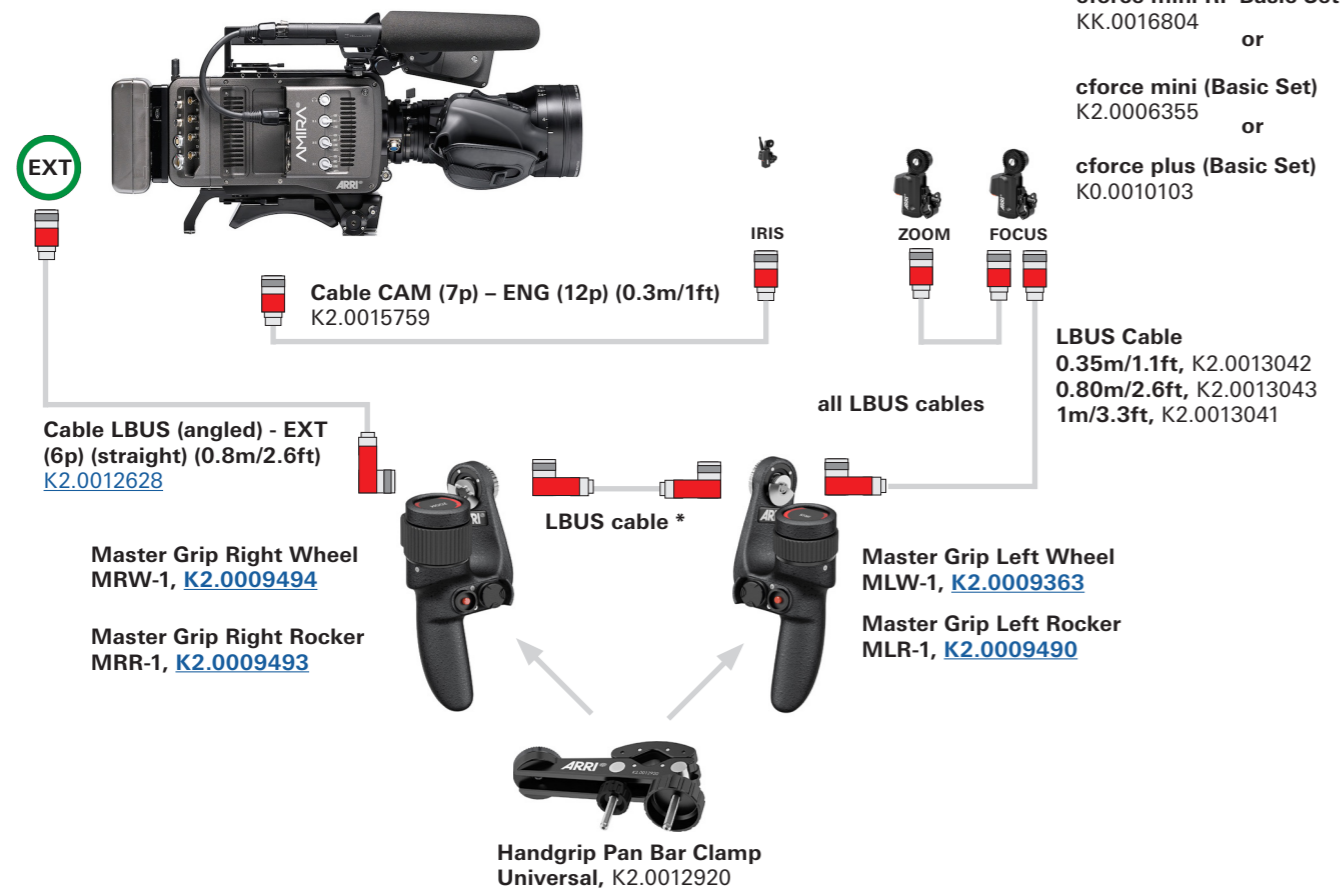

Multicam Cine Style Lens Setup - Sample Configuration

Configuration Overview | 2.4.0 / 2021.06

AMIRA - Cine Style Lens