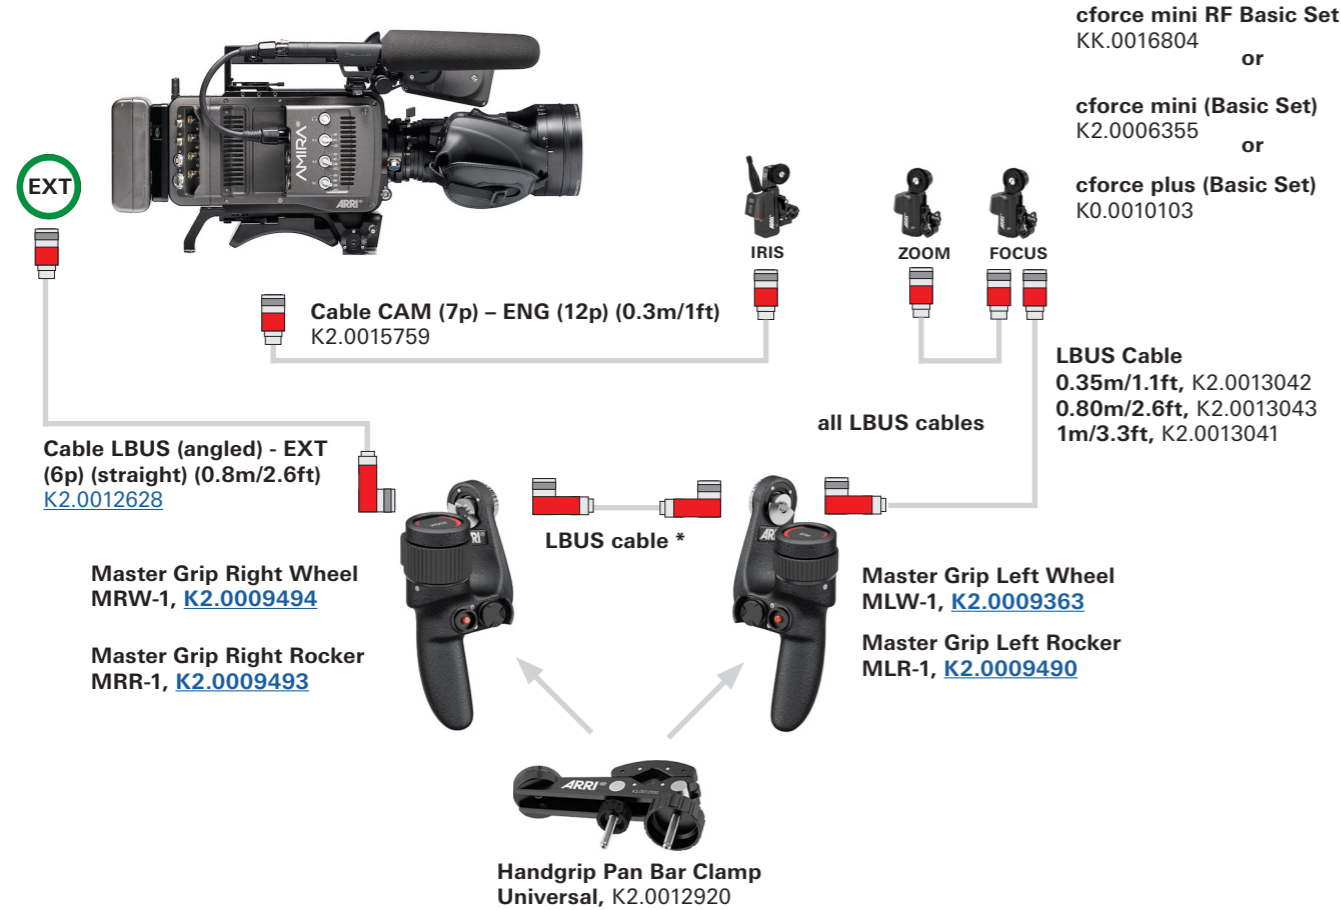

Multicam Cine Style Lens Setup - Sample Configuration

Configuration Overview | 2.4.0 / 2021.06

AMIRA - Cine Style Lens

cforce mini

cforce plus

LBUS Cables

straight
 Cable LBUS (straight) to LBUS (straight)
 Length: 0.2m/8", [K2.0006749](#)
 Cable LBUS (straight) to LBUS (straight)
 Length: 0.3m/1ft, [K2.0006750](#)
 Cable LBUS (straight) to LBUS (straight)
 Length: 0.5m/1.5ft, [K2.0006751](#)
 Cable LBUS (straight) to LBUS (straight)
 Length: 0.8m/2.5ft, [K2.0006752](#)
 Cable LBUS (straight) to LBUS (straight)
 Length: 1.5m/5ft, [K2.0006753](#)
 Cable LBUS (straight) to LBUS (straight)
 Length: 3m/10ft, [K2.0006754](#)
 Cable LBUS (straight) to LBUS (straight)
 Length: 6m/20ft, [K2.0006755](#)
 Cable LBUS (straight) to LBUS (straight)
 Length: 15m/49ft, [K2.0006756](#)
 Cable LBUS (straight) to LBUS (straight)
 Length to LCS: K2.0007318

angled
 Cable LBUS (angled) to LBUS (straight)
 Length: 0.35m/1.1ft, [K2.0013042](#)
 Cable LBUS (angled) to LBUS (straight)
 Length: 0.80m/2.6ft, [K2.0013043](#)
 Cable LBUS (angled) to LBUS (straight)
 Length: 1m/3.3ft, [K2.0013041](#)
 Cable LBUS (angled) to LBUS (angled)
 Length: 0.2m/8", [K2.0012785](#)
 Cable LBUS (angled) to LBUS (angled)
 Length: 0.6m/2ft, [K2.0013040](#)
 Cable LBUS (angled) to LBUS (angled)
 Length: 0.8m/2.6ft, [K2.0012630](#)
 Cable LBUS Star (0.2m/8in). K2.0023823

cforce mini RF