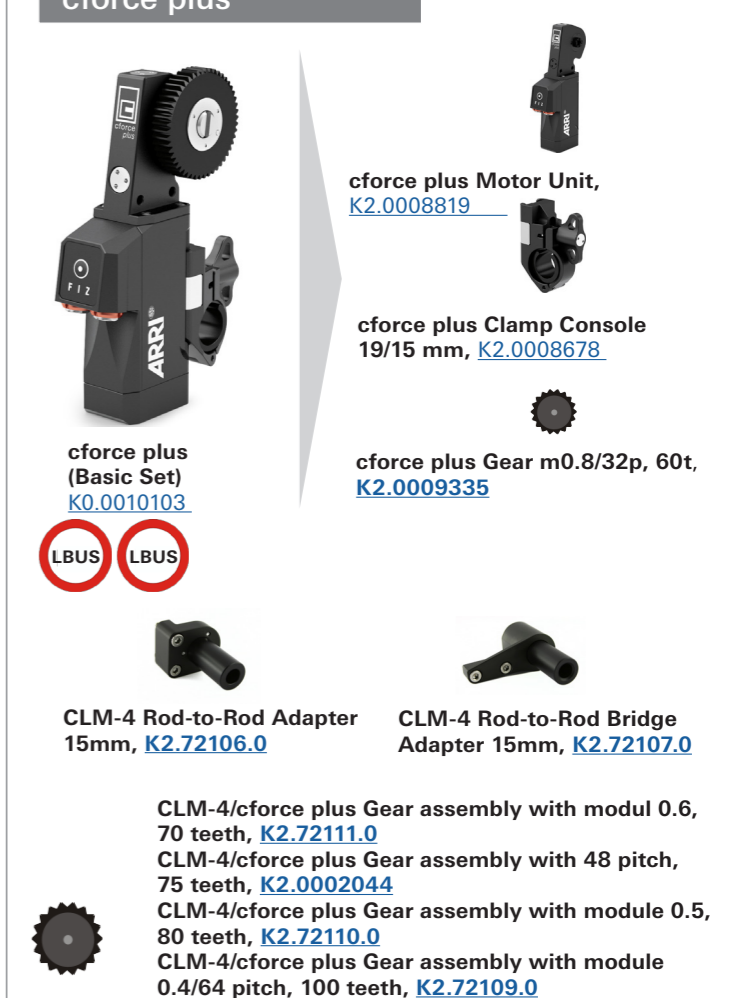

Multicam Cine Style Lens Setup - Sample Configuration

Configuration Overview | 2.4.0 / 2021.06

AMIRA - Cine Style Lens

cforce mini

cforce plus

LBUS Cables

straight
 Cable LBUS (straight) to LBUS (straight)
 Length: 0.2m/8", [K2.0006749](#)
 Cable LBUS (straight) to LBUS (straight)
 Length: 0.3m/1ft, [K2.0006750](#)
 Cable LBUS (straight) to LBUS (straight)
 Length: 0.5m/1.5ft, [K2.0006751](#)
 Cable LBUS (straight) to LBUS (straight)
 Length: 0.8m/2.5ft, [K2.0006752](#)
 Cable LBUS (straight) to LBUS (straight)
 Length: 1.5m/5ft, [K2.0006753](#)
 Cable LBUS (straight) to LBUS (straight)
 Length: 3m/10ft, [K2.0006754](#)
 Cable LBUS (straight) to LBUS (straight)
 Length: 6m/20ft, [K2.0006755](#)
 Cable LBUS (straight) to LBUS (straight)
 Length: 15m/49ft, [K2.0006756](#)
 Cable LBUS (straight) to LBUS (straight)
 Length to LCS: K2.0007318

angled
 Cable LBUS (angled) to LBUS (straight)
 Length: 0.35m/1.1ft, [K2.0013042](#)
 Cable LBUS (angled) to LBUS (straight)
 Length: 0.80m/2.6ft, [K2.0013043](#)
 Cable LBUS (angled) to LBUS (straight)
 Length: 1m/3.3ft, [K2.0013041](#)
 Cable LBUS (angled) to LBUS (angled)
 Length: 0.2m/8", [K2.0012785](#)
 Cable LBUS (angled) to LBUS (angled)
 Length: 0.6m/2ft, [K2.0013040](#)
 Cable LBUS (angled) to LBUS (angled)
 Length: 0.8m/2.6ft, [K2.0012630](#)
 Cable LBUS Star (0.2m/8in). K2.0023823