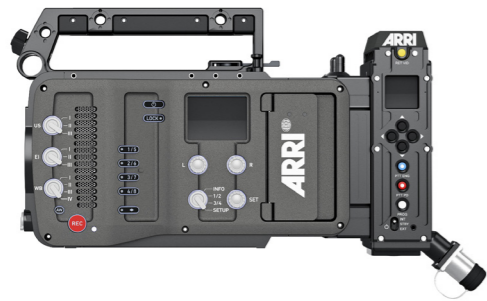

## AMIRA Live Sets

**AMIRA LIVE Camera Set, K0.0039136**  
includes:  
KK.0038511 1x AMIRA LIVE camera body (incl. CL kit K2.0023813)  
10.0001093 1x AMIRA Advanced License Key  
10.0003723 1x AMIRA 4K UHD License Key  
10.0014641 1x AMIRA ARRI Look Library License Key

Note: viewfinder & lensmount not included and need to be ordered separately

**AMIRA LIVE 1800 Camera Chain Set, K0.0039163**  
includes:  
K2.0039137 1x 1820 12G FCA CL Set  
K2.0038531 1x 1800 AMIRA CL Frame Mount  
K2.0022568 1x 1810 1U Fibre Base Station FBS 4x3G & SL12G  
K2.0022570 1x 1810 1U FBS Cable Set  
K2.0016149 1x 1820 Cord Control Pod with XLR5S connector  
K2.0021324 1x 1830 Mounting Bracket for 1820 Cord Control Pod

1820 12G FCA CL Set, K2.0039137

## 1800 Multicam Sets

for ALEXA Mini / Mini LF

for Amira

**1800 Set 1U FBS (4x3G&SL12G), K0.0022756**  
includes:  
K2.0013648 1x 1820-12G FCA Fibre CameraAdaptor 12G  
K2.0014813 1x 1820 FCA Lemo assembly  
K2.0014814 1x 1820 FCA Cable set for AMIRA  
K2.0014659 1x 1835B Dual Link 6G VideoInput Option  
K2.0022568 1x 1810 1U Fibre Base Station FBS 4x3G & SL12G  
K2.0022570 1x 1810 1U FBS Cable Set