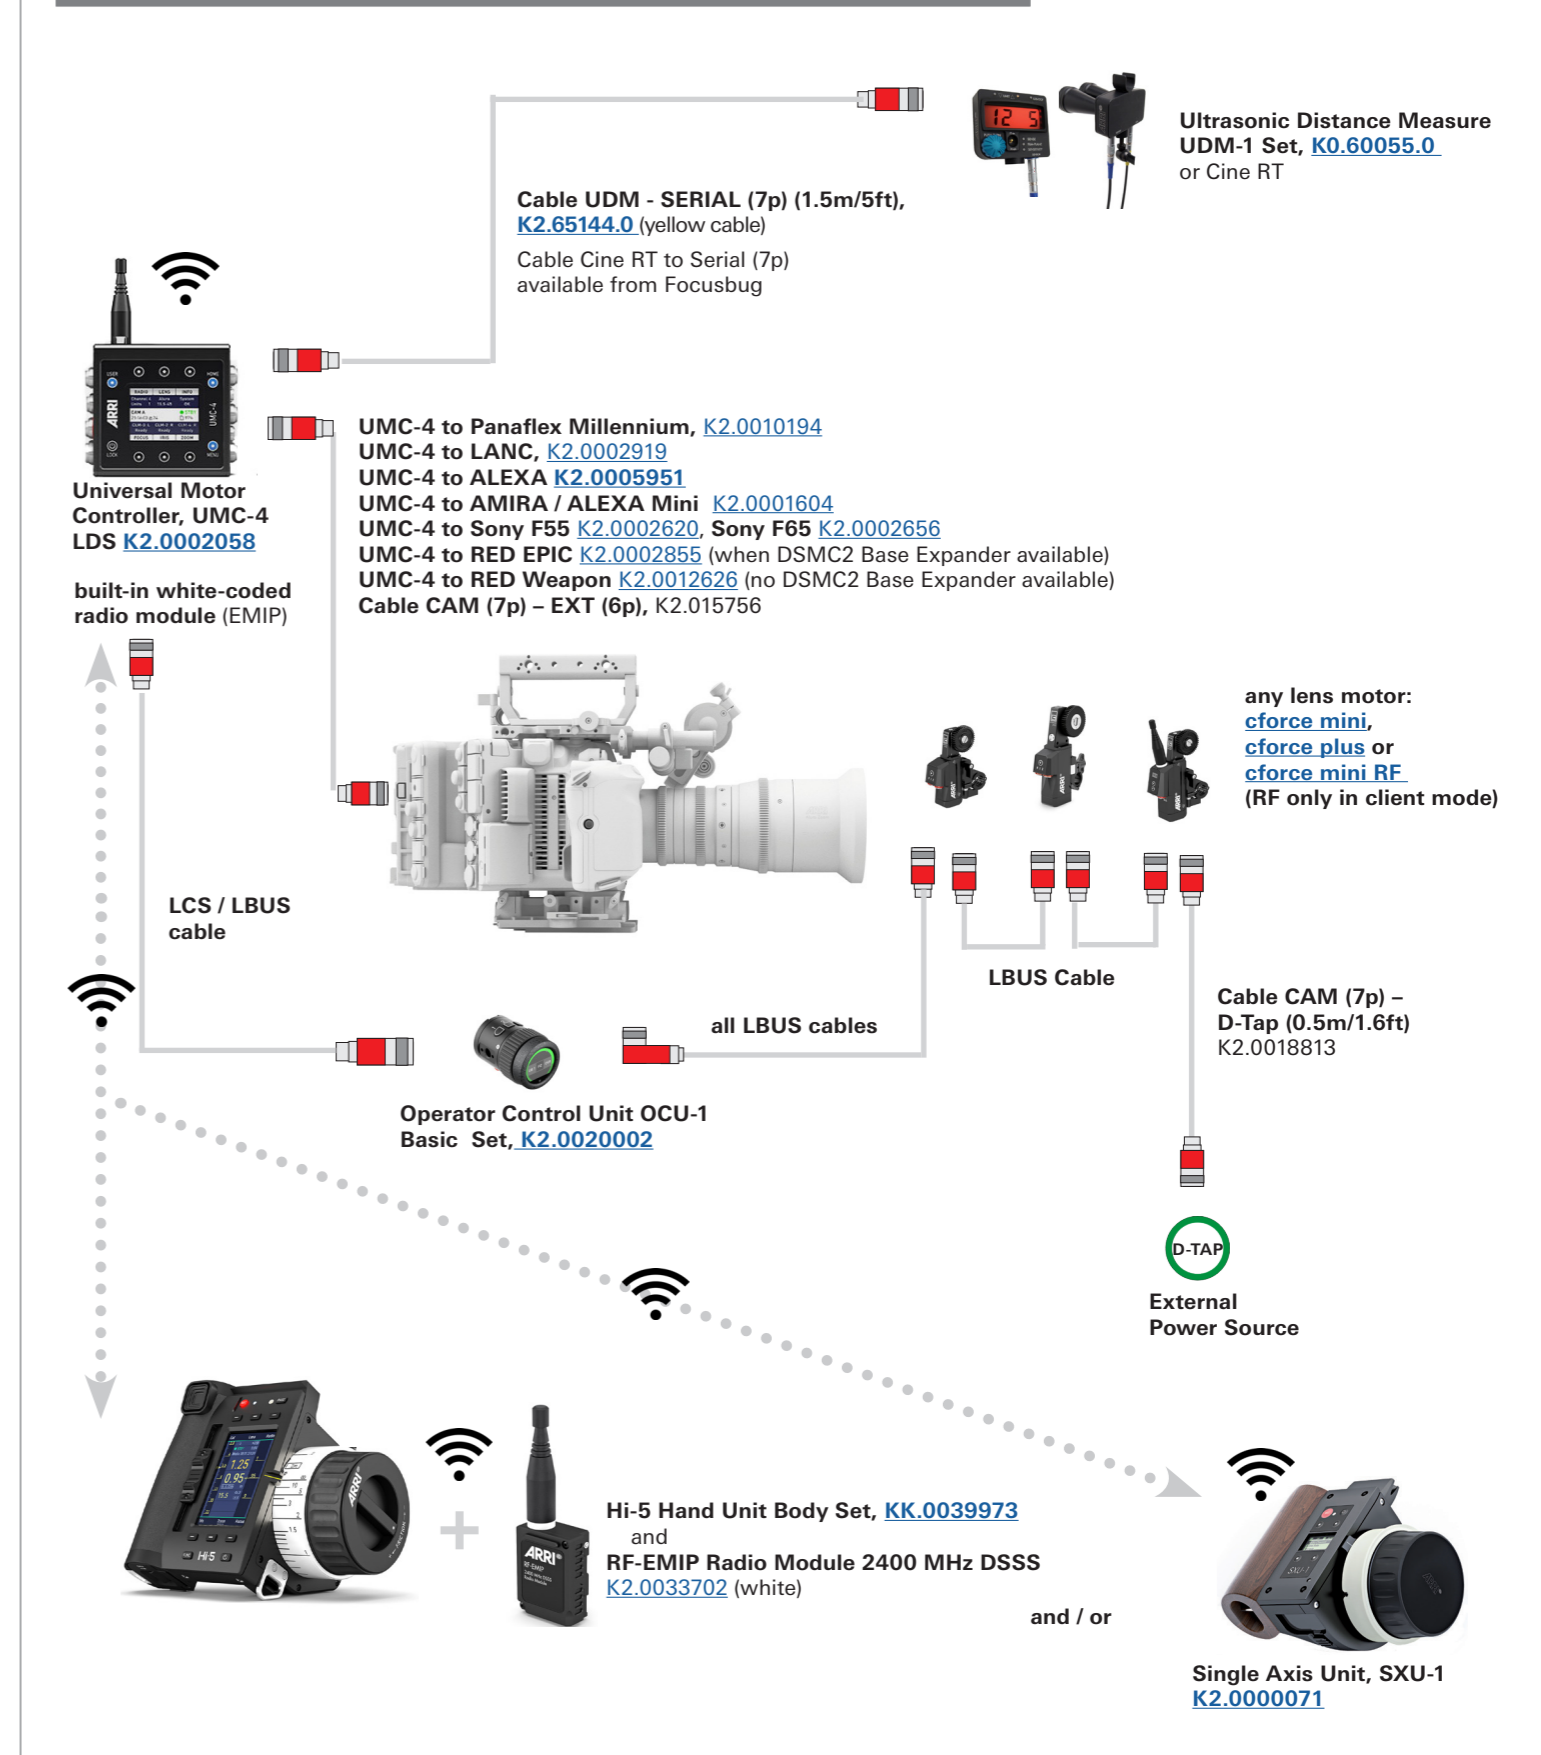

# Hi-5 and RIA-1 - Sample Configurations 3rd Party

Configuration Overview | 4.2.3 / 2022.08

## Components Configuration

## 3rd Party Cameras or Amira & UMC-4

## 3rd Party & RIA-1 & OCU-1 or Master Grips and LBUS control units