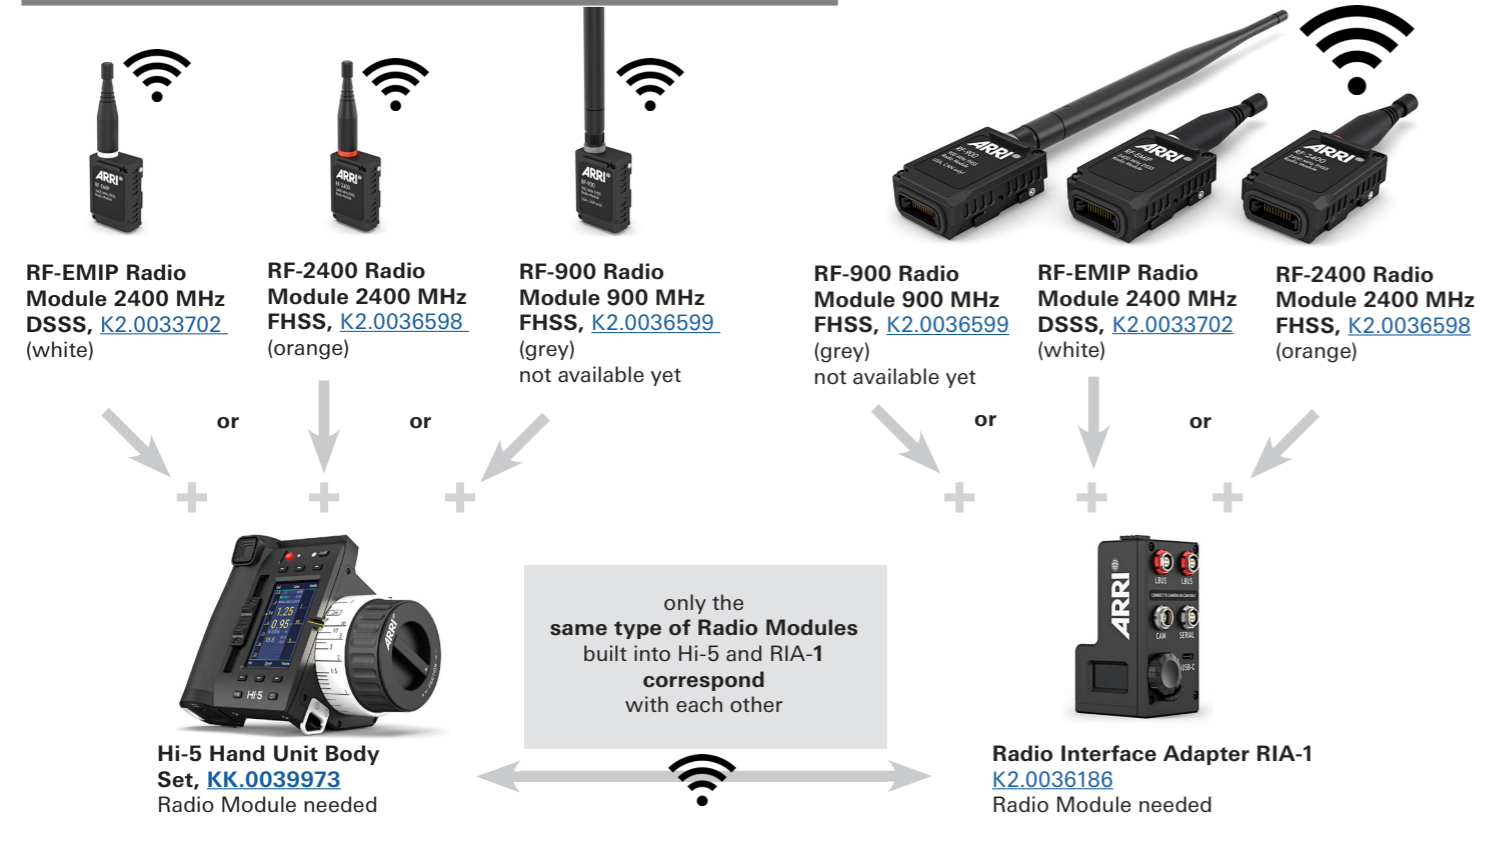

# Hi-5 and RIA-1 - Sample Configurations 3rd Party

Configuration Overview | 4.2.3 / 2022.08

## Components Configuration

## 3rd Party Cameras or Amira & UMC-4

## 3rd Party & RIA-1 & OCU-1 or Master Grips and LBUS control units