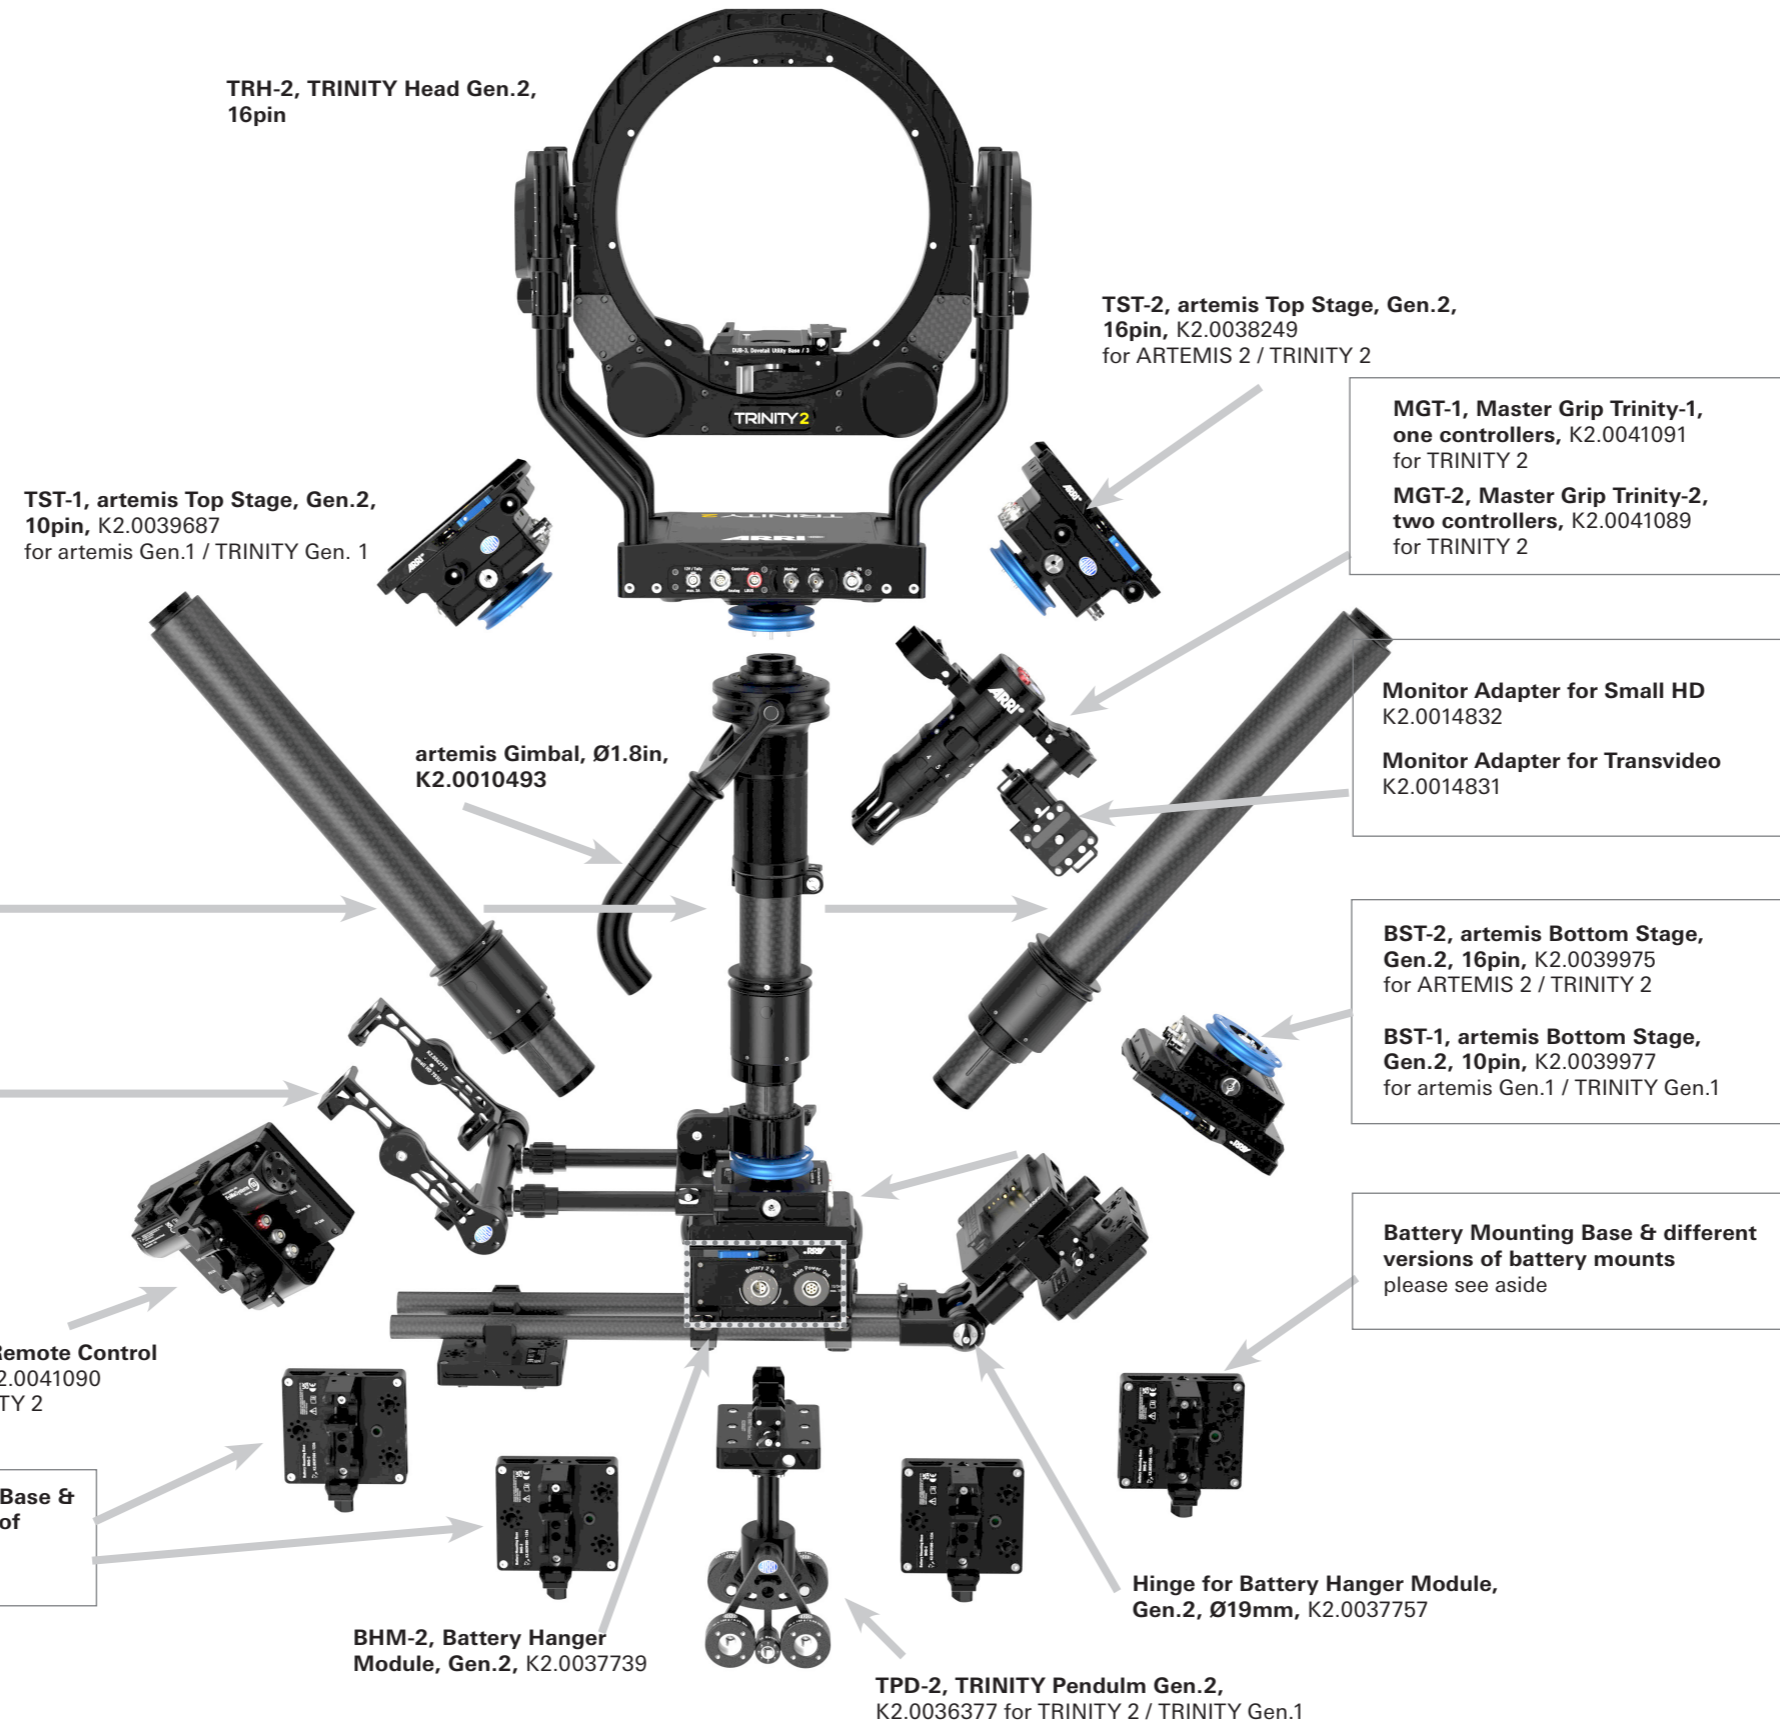

General Overview ARTEMIS 2 / TRINITY 2

Configuration Overview | 8.0.0 / 2022.07

ARTEMIS 2 / TRINITY 2 Overview

Batteries

BMS-2, Battery Mounting Base, Gen.2, (naked), K2.0039300 for ARTEMIS 2 / TRINITY 2

BMS-1, Battery Mounting Base, Gen.2, (naked), K2.0037707 for artemis Gen.1 / TRINITY Gen.1

B-Mount for BMS-2, K2.0040284

V-Mount for BMS-1 / BMS-2, K2.0040286

G-Mount for BMS-1 / BMS-2, K2.0040285