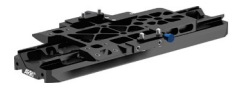

CSS Dovetails

Dovetail Utility Base DUB-1, K2.0039861

Balance Utility Dovetail BUD-2, K2.0040036

Stabilizer Adapter Mount SAM-Zero, K2.0041201

SAM-1 Stabilizer Adapter Mount for ALEXA
[K2.0018851](#)

SAM-2 Stabilizer Adapter Mount for ALEXA Mini
[K2.0014215](#)

Stabilizer Adapter Mount SAM-2 Set for ALEXA Mini, KK.0016116

SAM-3 Stabilizer Adapter Mount for AMIRA
[K2.0014630](#)

Stabilizer Adapter Mount SAM-3 Set for AMIRA, KK.0016114

Stabilizer Adapter Mount SAM-4, [K2.0033662](#)

Stabilizer Adapter Mount SAM-6, K2.0024508

Stabilizer Adapter Mount SAM-6 450mm/18in, K2.0039405

Stabilizer Plate for CBP 355mm/14in, K2.0039803

Long Stabilizer Mount 15mm Mini/Mini LF, KK.0038971

Long Stabilizer Mount 19mm Mini/Mini LF, KK.0038972

Stabilizer Plate for CBP 450mm/18in, K2.0038536

Stabilizer Plate for CBP, K2.0014981

Stabilizer System Bracket SSB-2 19mm, K2.0038537

Stabilizer System Bracket SSB-2 15mm, K2.0038618

Stabilizer System Bracket SSB-1 for TRINITY, MAXIMA, SAM plates, K2.0035956