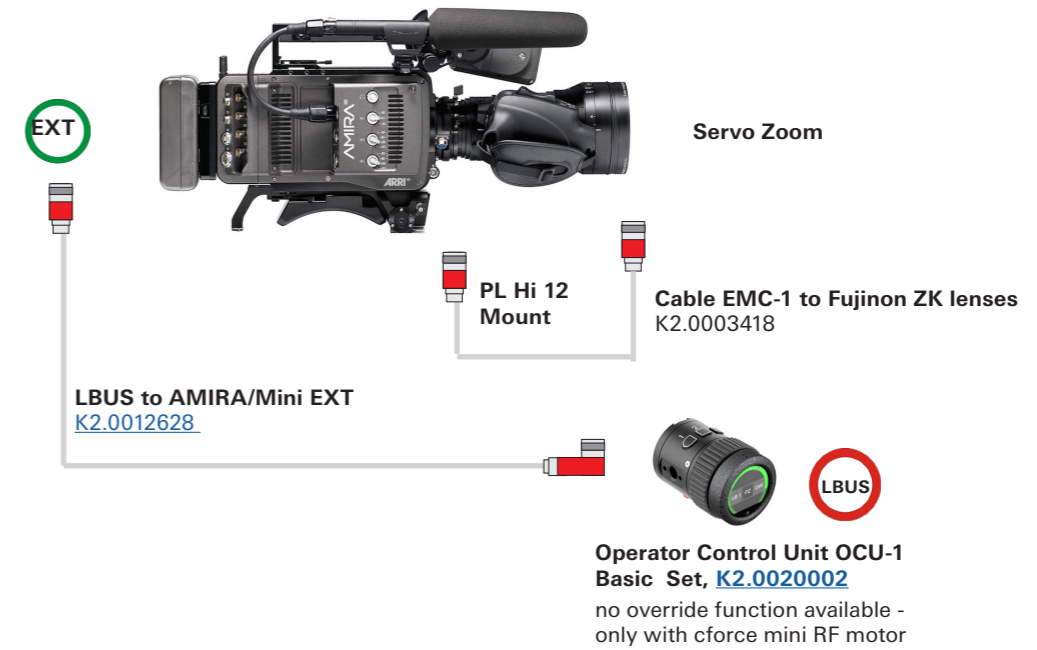

# Operator Control Unit - Sample Configurations AMIRA

Configuration Overview | 4.9.5 / 2021.06

## AMIRA - Servo Zoom Lens

Servo zoom control requires AMIRA/ALEXA Mini SUP 5.0 or higher

## AMIRA - EF Lens

EF lens control requires AMIRA/ALEXA Mini SUP 5.0 or higher

\* For Extensions 80 and 160 mm length we suggest:  
Cable LBUS (angled) to LBUS (angled)  
Length: 0.6m/2ft, [K2.0013040](#)  
\* For Extensions 240 mm length we suggest:  
Cable LBUS (angled) to LBUS (angled)  
Length: 0.8m/2.6ft, [K2.0012630](#)