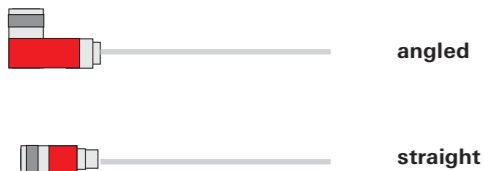

LBUS Cables