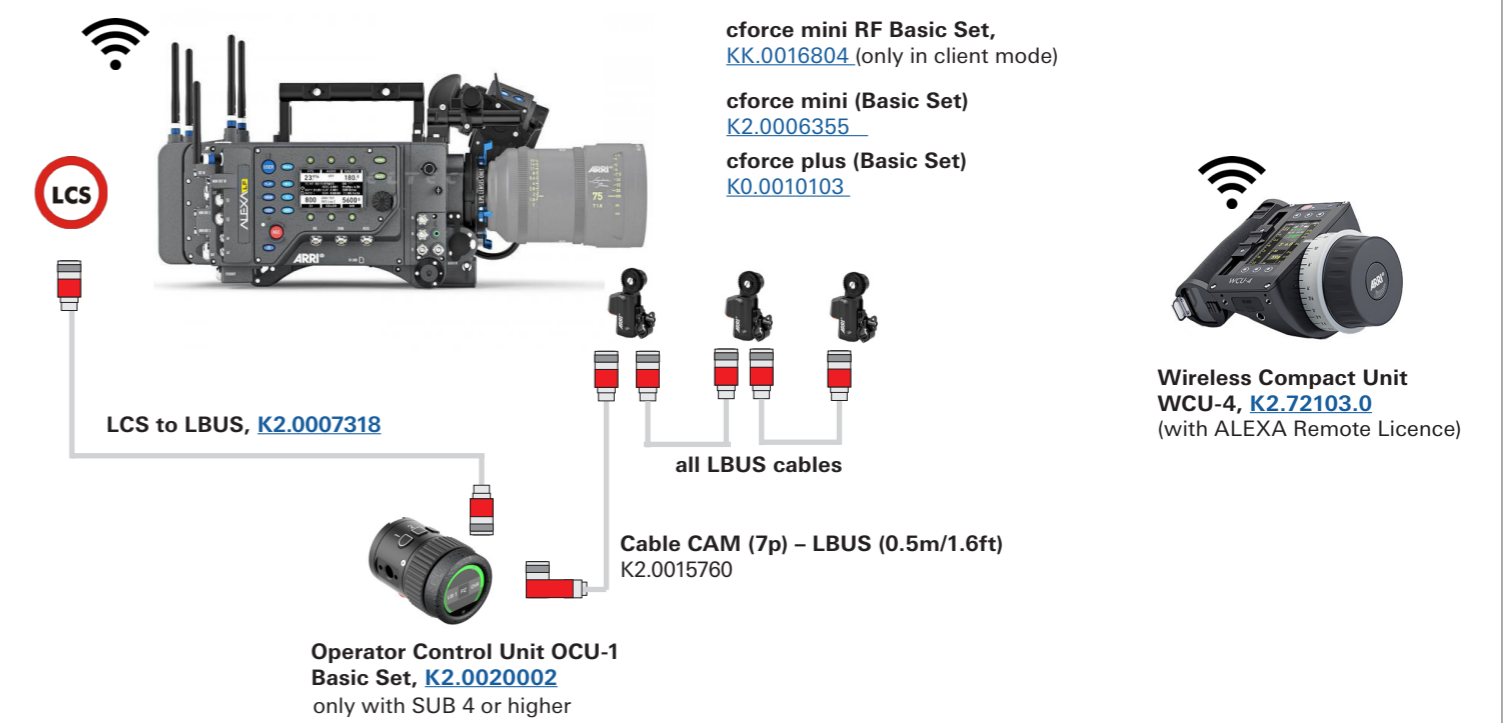

Operator Control Unit - Sample Configurations ALEXA / ALEXA LF

Configuration Overview | 4.9.4 / 2021.06

ALEXA Plus / Studio - Cine Style Lens

ALEXA LF - Cine Style Lens

LBUS Cables

LBUS cables need to be ordered separately

Cable LBUS (straight) to LBUS (straight) Length: 0.2m/8", [K2.0006749](#)
 Cable LBUS (straight) to LBUS (straight) Length: 0.3m/1ft, [K2.0006750](#)
 Cable LBUS (straight) to LBUS (straight) Length: 0.5m/1.5ft, [K2.0006751](#)
 Cable LBUS (straight) to LBUS (straight) Length: 0.8m/2.5ft, [K2.0006752](#)
 Cable LBUS (straight) to LBUS (straight) Length: 1.5m/5ft, [K2.0006753](#)
 Cable LBUS (straight) to LBUS (straight) Length: 3m/10ft, [K2.0006754](#)
 Cable LBUS (straight) to LBUS (straight) Length: 6m/20ft, [K2.0006755](#)
 Cable LBUS (straight) to LBUS (straight) Length: 15m/49ft, [K2.0006756](#)
 Cable LBUS (straight) to LBUS (straight) Length to LCS: [K2.0007318](#)

Cable LBUS (angled) to LBUS (straight) Length: 0.35m/1.1ft, [K2.0013042](#)
 Cable LBUS (angled) to LBUS (straight) Length: 0.80m/2.6ft, [K2.0013043](#)
 Cable LBUS (angled) to LBUS (straight) Length: 1m/3.3ft, [K2.0013041](#)
 Cable LBUS (angled) to LBUS (angled) Length: 0.2m/8", [K2.0012785](#)
 Cable LBUS (angled) to LBUS (angled) Length: 0.6m/2ft, [K2.0013040](#)
 Cable LBUS (angled) to LBUS (angled) Length: 0.8m/2.6ft, [K2.0012630](#)

Cable LBUS Star (0.2m/8in). [K2.0023823](#)

Accessories

ALEXA EV - Cine Style Lens