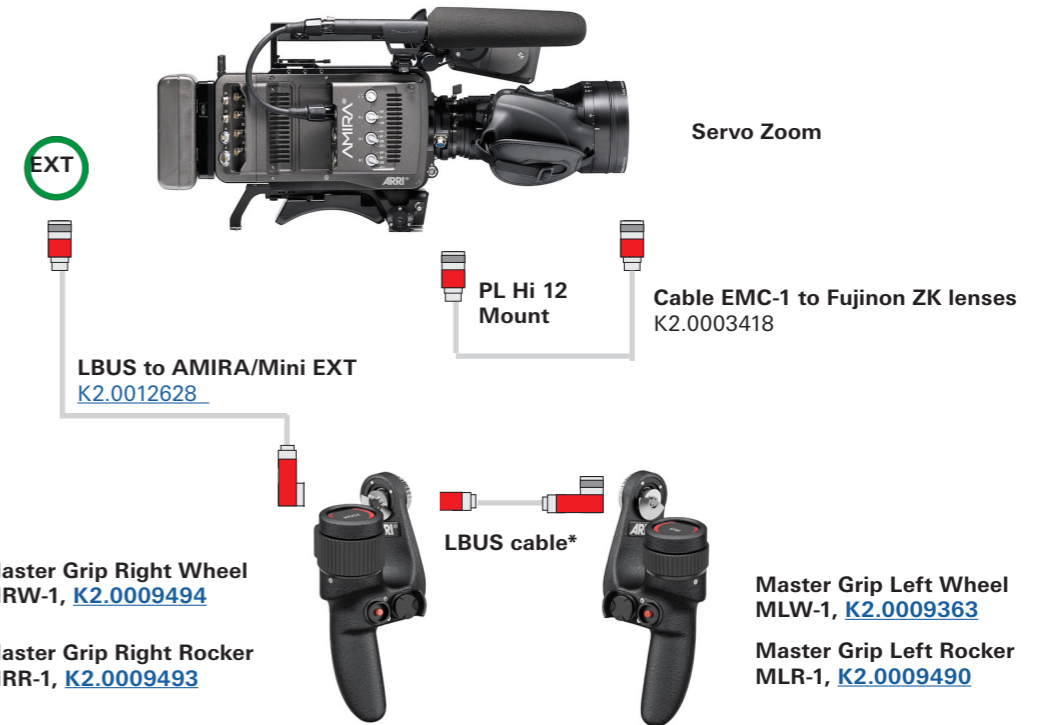

# Master Grips - Sample Configurations AMIRA

Configuration Overview | 4.9.2 / 2021.06

## AMIRA - Cine Style Lens

## AMIRA - Servo Zoom Lens

Servo zoom control requires AMIRA/ALEXA Mini SUP 5.0

## AMIRA - EF Lens

EF lens control requires AMIRA/ALEXA Mini SUP 5.0

\* For Extensions 80 and 160 mm length we suggest:  
Cable LBUS (angled) to LBUS (angled)  
Length: 0.6m/2ft, [K2.0013040](#)  
\* For Extensions 240 mm length we suggest:  
Cable LBUS (angled) to LBUS (angled)  
Length: 0.8m/2.6ft, [K2.0012630](#)