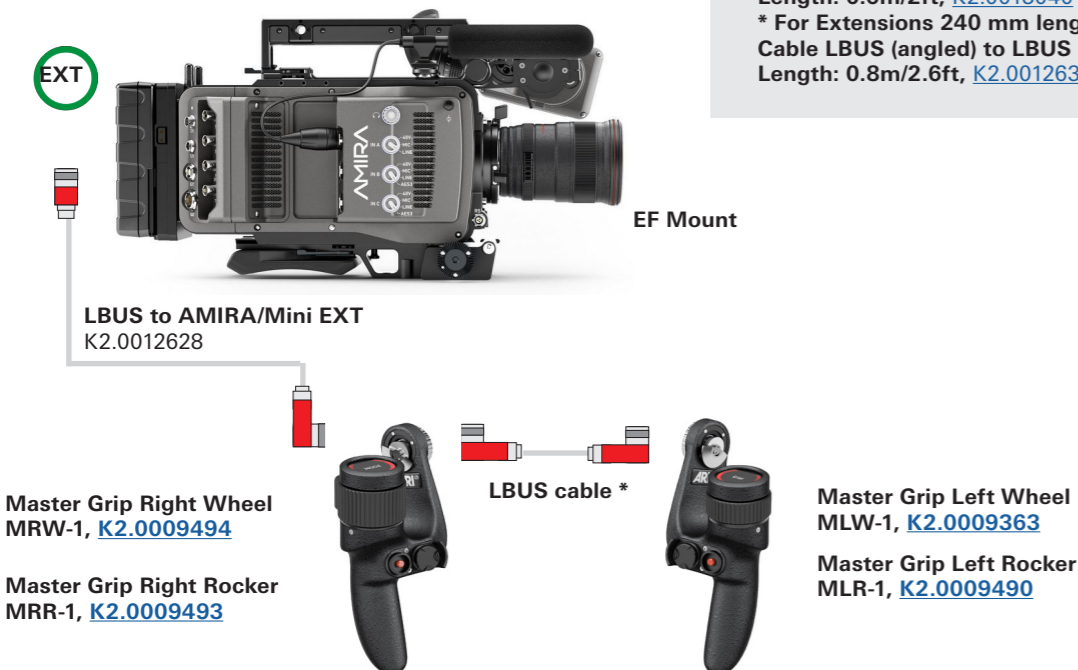

## AMIRA - Cine Style Lens

## AMIRA - Servo Zoom Lens

Servo zoom control requires AMIRA/ALEXA Mini SUP 5.0

## AMIRA - EF Lens

EF lens control requires AMIRA/ALEXA Mini SUP 5.0

\* For Extensions 80 and 160 mm length we suggest:  
Cable LBUS (angled) to LBUS (angled)  
Length: 0.6m/2ft, [K2.0013040](#)  
\* For Extensions 240 mm length we suggest:  
Cable LBUS (angled) to LBUS (angled)  
Length: 0.8m/2.6ft, [K2.0012630](#)