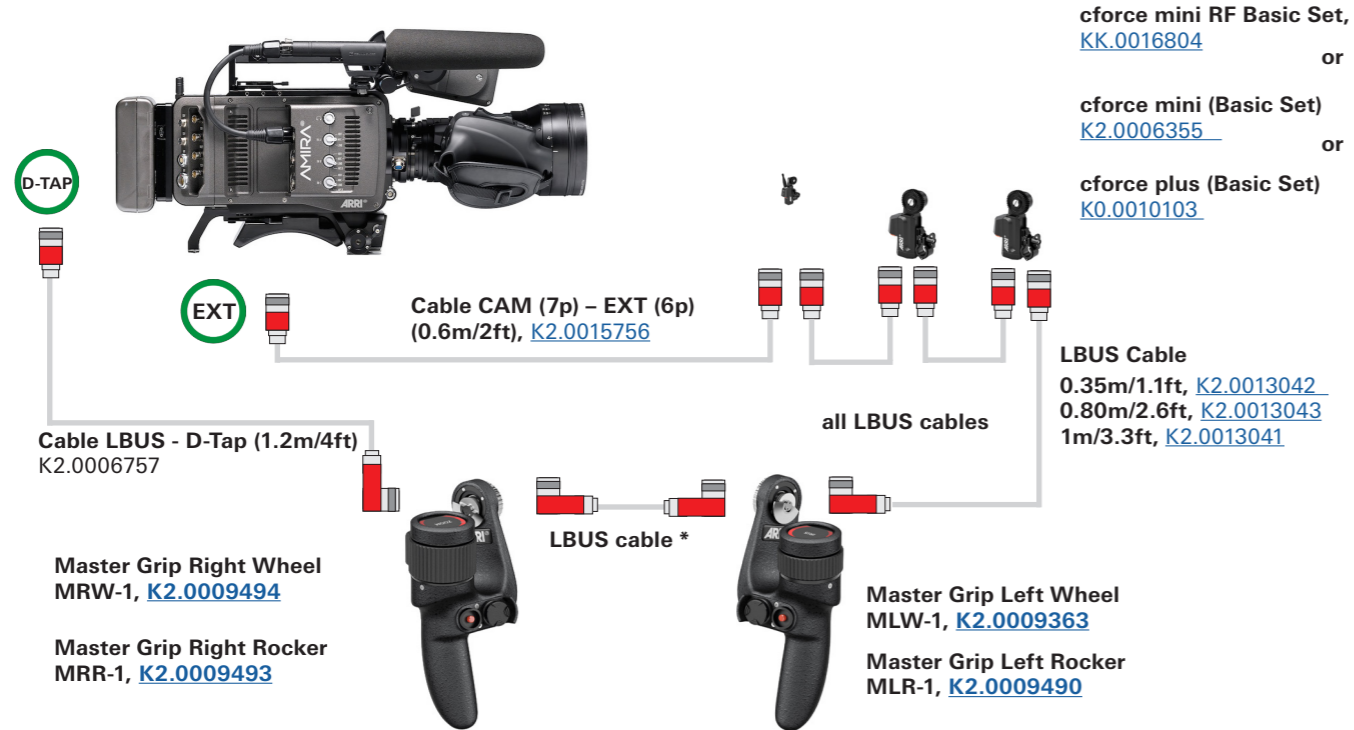

# Master Grips - Sample Configurations AMIRA

Configuration Overview | 4.9.2 / 2021.06

## AMIRA - Servo Zoom Lens

Servo zoom control requires AMIRA/ALEXA Mini SUP 5.0

## AMIRA - EF Lens

EF lens control requires AMIRA/ALEXA Mini SUP 5.0

\* For Extensions 80 and 160 mm length we suggest:  
Cable LBUS (angled) to LBUS (angled)  
Length: 0.6m/2ft, [K2.0013040](#)  
\* For Extensions 240 mm length we suggest:  
Cable LBUS (angled) to LBUS (angled)  
Length: 0.8m/2.6ft, [K2.0012630](#)