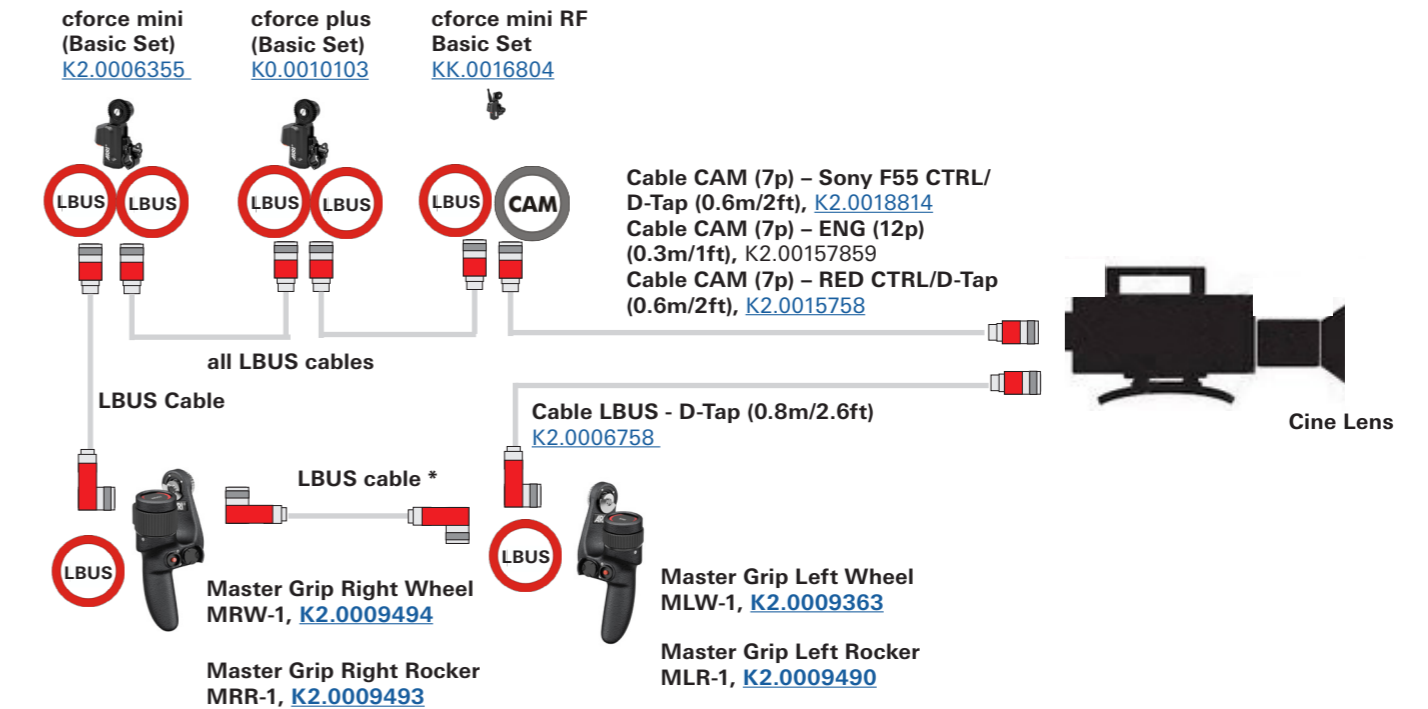

ALEXA Plus / Studio - Cine Style Lens

3rd Party Camera - Cine Lens

LBUS Cables

LBUS cables need to be ordered separately

- Cable LBUS (straight) to LBUS (straight) Length: 0.2m/8", [K2.0006749](#)
- Cable LBUS (straight) to LBUS (straight) Length: 0.3m/1ft, [K2.0006750](#)
- Cable LBUS (straight) to LBUS (straight) Length: 0.5m/1.5ft, [K2.0006751](#)
- Cable LBUS (straight) to LBUS (straight) Length: 0.8m/2.5ft, [K2.0006752](#)
- Cable LBUS (straight) to LBUS (straight) Length: 1.5m/5ft, [K2.0006753](#)
- Cable LBUS (straight) to LBUS (straight) Length: 3m/10ft, [K2.0006754](#)
- Cable LBUS (straight) to LBUS (straight) Length: 6m/20ft, [K2.0006755](#)
- Cable LBUS (straight) to LBUS (straight) Length: 15m/49ft, [K2.0006756](#)
- Cable LBUS (straight) to LBUS (straight) Length to LCS: [K2.0007318](#)
- Cable LBUS (angled) to LBUS (straight) Length: 0.35m/1.1ft, [K2.0013042](#)
- Cable LBUS (angled) to LBUS (straight) Length: 0.80m/2.6ft, [K2.0013043](#)
- Cable LBUS (angled) to LBUS (straight) Length: 1m/3.3ft, [K2.0013041](#)
- Cable LBUS (angled) to LBUS (angled) Length: 0.2m/8", [K2.0012785](#)
- Cable LBUS (angled) to LBUS (angled) Length: 0.6m/2ft, [K2.0013040](#)
- Cable LBUS (angled) to LBUS (angled) Length: 0.8m/2.6ft, [K2.0012630](#)

Standard Grips & Extensions

3rd Party Camera - Servo Zoom Lens

Servo zoom control requires at least AMIRA/ALEXA Mini SUP 5.0

- * For Extensions 80 and 160 mm length we suggest:
Cable LBUS (angled) to LBUS (angled) Length: 0.6m/2ft, [K2.0013040](#)
- * For Extensions 240 mm length we suggest:
Cable LBUS (angled) to LBUS (angled) Length: 0.8m/2.6ft, [K2.0012630](#)