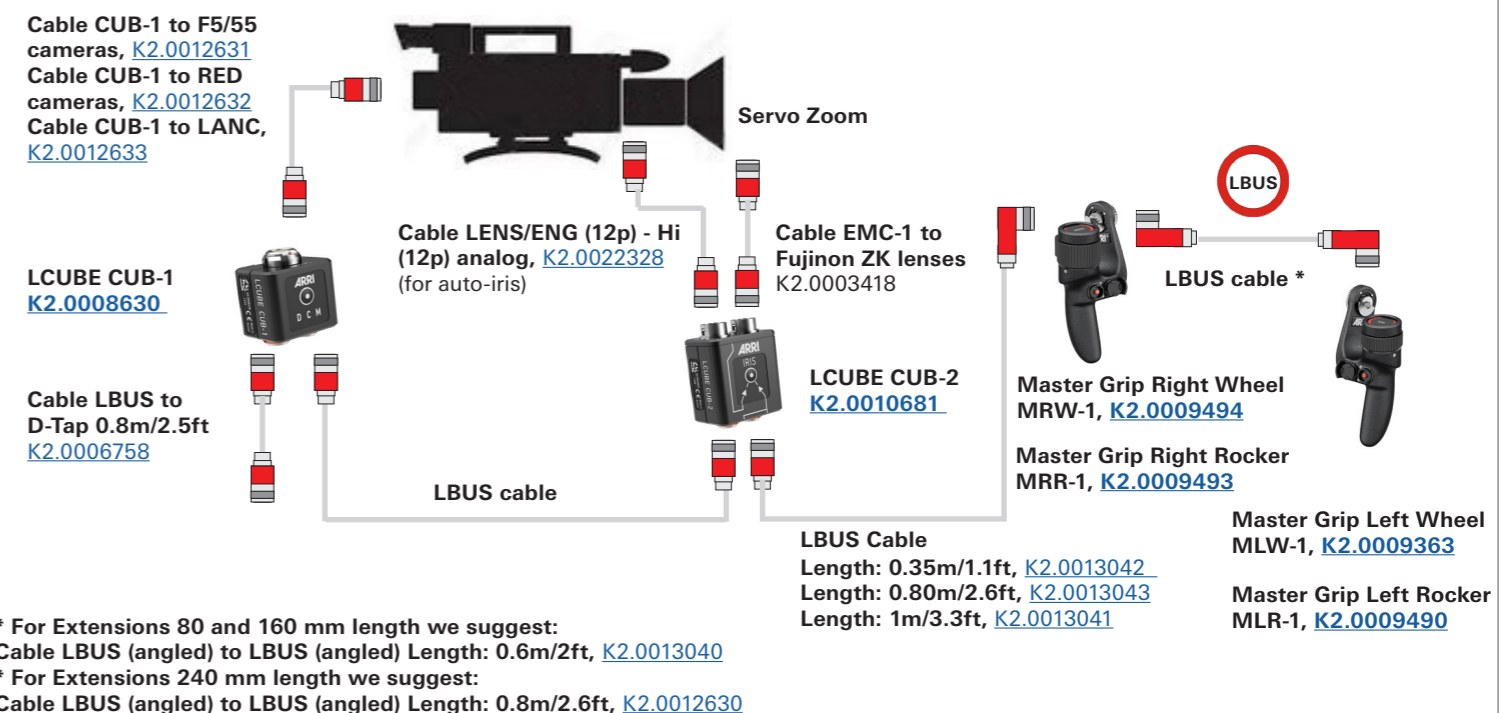

ALEXA Plus / Studio - Cine Style Lens

3rd Party Camera - Cine Lens

LBUS Cables

LBUS cables need to be ordered separately

- Cable LBUS (straight) to LBUS (straight) Length: 0.2m/8", [K2.0006749](#)
- Cable LBUS (straight) to LBUS (straight) Length: 0.3m/1ft, [K2.0006750](#)
- Cable LBUS (straight) to LBUS (straight) Length: 0.5m/1.5ft, [K2.0006751](#)
- Cable LBUS (straight) to LBUS (straight) Length: 0.8m/2.5ft, [K2.0006752](#)
- Cable LBUS (straight) to LBUS (straight) Length: 1.5m/5ft, [K2.0006753](#)
- Cable LBUS (straight) to LBUS (straight) Length: 3m/10ft, [K2.0006754](#)
- Cable LBUS (straight) to LBUS (straight) Length: 6m/20ft, [K2.0006755](#)
- Cable LBUS (straight) to LBUS (straight) Length: 15m/49ft, [K2.0006756](#)
- Cable LBUS (straight) to LBUS (straight) Length to LCS: [K2.0007318](#)
- Cable LBUS (angled) to LBUS (straight) Length: 0.35m/1.1ft, [K2.0013042](#)
- Cable LBUS (angled) to LBUS (straight) Length: 0.80m/2.6ft, [K2.0013043](#)
- Cable LBUS (angled) to LBUS (straight) Length: 1m/3.3ft, [K2.0013041](#)
- Cable LBUS (angled) to LBUS (angled) Length: 0.2m/8", [K2.0012785](#)
- Cable LBUS (angled) to LBUS (angled) Length: 0.6m/2ft, [K2.0013040](#)
- Cable LBUS (angled) to LBUS (angled) Length: 0.8m/2.6ft, [K2.0012630](#)

Standard Grips & Extensions

3rd Party Camera - Servo Zoom Lens

Servo zoom control requires at least AMIRA/ALEXA Mini SUP 5.0

- * For Extensions 80 and 160 mm length we suggest:
Cable LBUS (angled) to LBUS (angled) Length: 0.6m/2ft, [K2.0013040](#)
- * For Extensions 240 mm length we suggest:
Cable LBUS (angled) to LBUS (angled) Length: 0.8m/2.6ft, [K2.0012630](#)