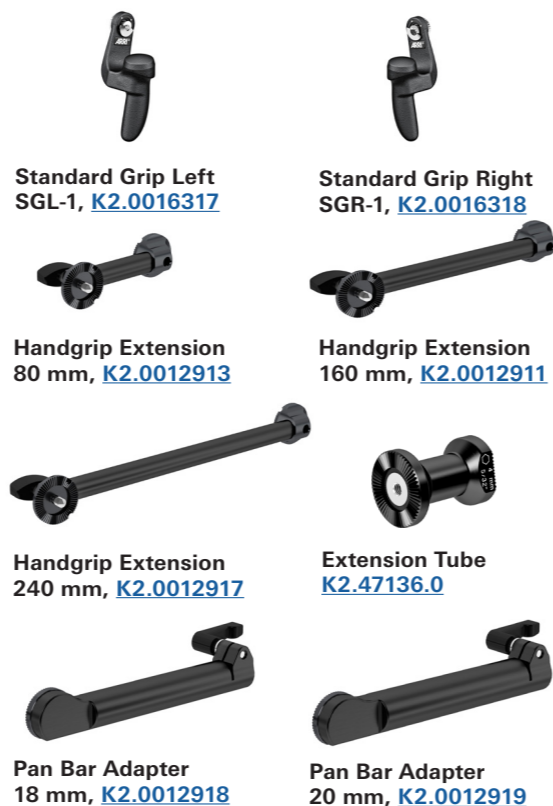

ALEXA Plus / Studio - Cine Style Lens

3rd Party Camera - Cine Lens

LBUS Cables

LBUS cables need to be ordered separately

- Cable LBUS (straight) to LBUS (straight) Length: 0.2m/8", [K2.0006749](#)
- Cable LBUS (straight) to LBUS (straight) Length: 0.3m/1ft, [K2.0006750](#)
- Cable LBUS (straight) to LBUS (straight) Length: 0.5m/1.5ft, [K2.0006751](#)
- Cable LBUS (straight) to LBUS (straight) Length: 0.8m/2.5ft, [K2.0006752](#)
- Cable LBUS (straight) to LBUS (straight) Length: 1.5m/5ft, [K2.0006753](#)
- Cable LBUS (straight) to LBUS (straight) Length: 3m/10ft, [K2.0006754](#)
- Cable LBUS (straight) to LBUS (straight) Length: 6m/20ft, [K2.0006755](#)
- Cable LBUS (straight) to LBUS (straight) Length: 15m/49ft, [K2.0006756](#)
- Cable LBUS (straight) to LBUS (straight) Length to LCS: [K2.0007318](#)
- Cable LBUS (angled) to LBUS (straight) Length: 0.35m/1.1ft, [K2.0013042](#)
- Cable LBUS (angled) to LBUS (straight) Length: 0.80m/2.6ft, [K2.0013043](#)
- Cable LBUS (angled) to LBUS (straight) Length: 1m/3.3ft, [K2.0013041](#)
- Cable LBUS (angled) to LBUS (angled) Length: 0.2m/8", [K2.0012785](#)
- Cable LBUS (angled) to LBUS (angled) Length: 0.6m/2ft, [K2.0013040](#)
- Cable LBUS (angled) to LBUS (angled) Length: 0.8m/2.6ft, [K2.0012630](#)

Standard Grips & Extensions

3rd Party Camera - Servo Zoom Lens

Servo zoom control requires at least AMIRA/ALEXA Mini SUP 5.0

- * For Extensions 80 and 160 mm length we suggest:
Cable LBUS (angled) to LBUS (angled) Length: 0.6m/2ft, [K2.0013040](#)
- * For Extensions 240 mm length we suggest:
Cable LBUS (angled) to LBUS (angled) Length: 0.8m/2.6ft, [K2.0012630](#)