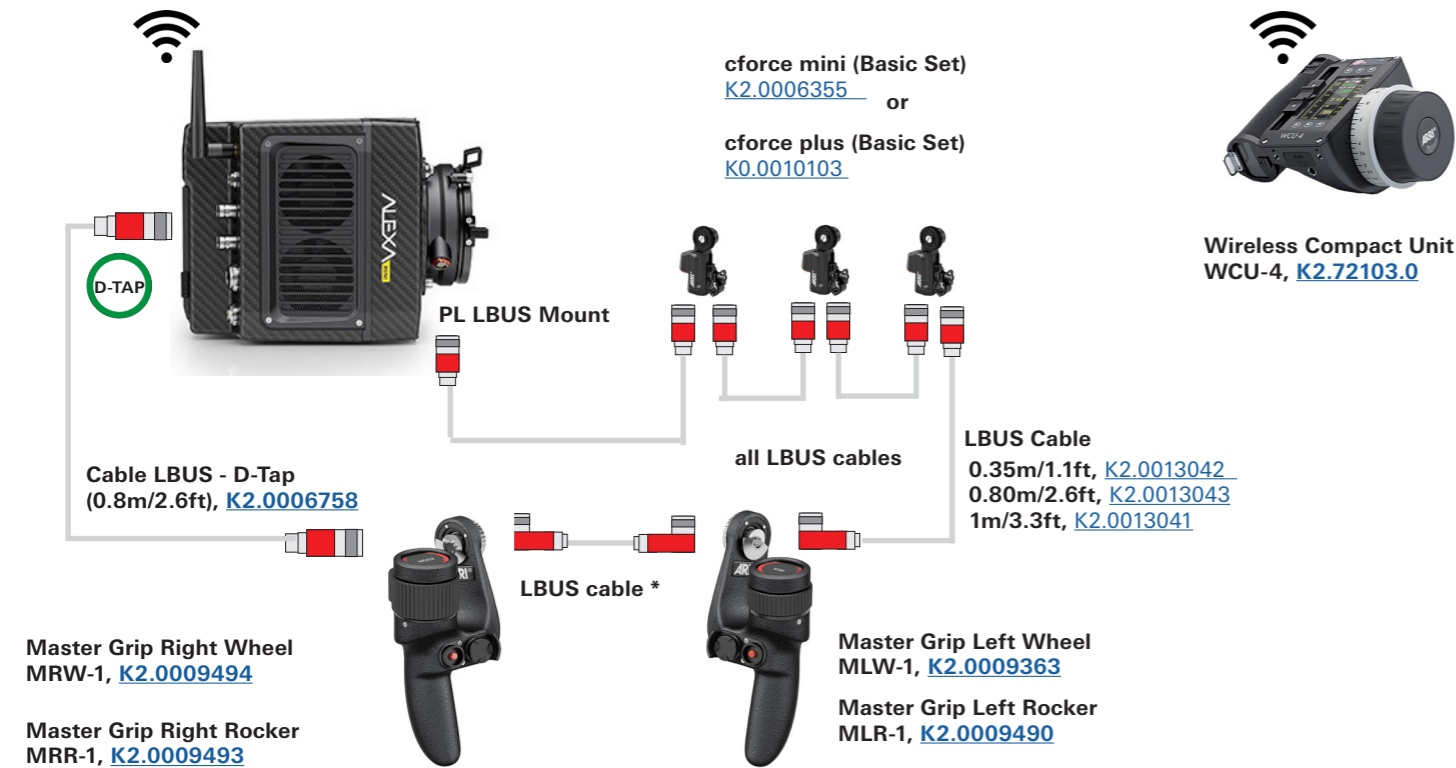

Master Grips - Sample Configurations ALEXA Mini

Configuration Overview | 4.9.3 / 2021.06

ALEXA Mini - Cine Style Lens

ALEXA Mini - Servo Zoom Lens

Servo zoom control requires at least AMIRA/ALEXA Mini SUP 5.0

ALEXA Mini - EF Lens

EF lens control requires at least AMIRA/ALEXA Mini SUP 5.0

LBUS Cables

LBUS cables need to be ordered separately

- Cable LBUS (straight) to LBUS (straight) Length: 0.2m/8", [K2.0006749](#)
- Cable LBUS (straight) to LBUS (straight) Length: 0.3m/1ft, [K2.0006750](#)
- Cable LBUS (straight) to LBUS (straight) Length: 0.5m/1.5ft, [K2.0006751](#)
- Cable LBUS (straight) to LBUS (straight) Length: 0.8m/2.5ft, [K2.0006752](#)
- Cable LBUS (straight) to LBUS (straight) Length: 1.5m/5ft, [K2.0006753](#)
- Cable LBUS (straight) to LBUS (straight) Length: 3m/10ft, [K2.0006754](#)
- Cable LBUS (straight) to LBUS (straight) Length: 6m/20ft, [K2.0006755](#)
- Cable LBUS (straight) to LBUS (straight) Length: 15m/49ft, [K2.0006756](#)
- Cable LBUS (straight) to LBUS (straight) Length to LCS: [K2.0007318](#)

- Cable LBUS (angled) to LBUS (straight) Length: 0.35m/1.1ft, [K2.0013042](#)
- Cable LBUS (angled) to LBUS (straight) Length: 0.80m/2.6ft, [K2.0013043](#)
- Cable LBUS (angled) to LBUS (straight) Length: 1m/3.3ft, [K2.0013041](#)
- Cable LBUS (angled) to LBUS (angled) Length: 0.2m/8", [K2.0012785](#)
- Cable LBUS (angled) to LBUS (angled) Length: 0.6m/2ft, [K2.0013040](#)
- Cable LBUS (angled) to LBUS (angled) Length: 0.8m/2.6ft, [K2.0012630](#)

Cable LBUS Star (0.2m/8in). [K2.0023823](#)

Standard Grips & Extensions