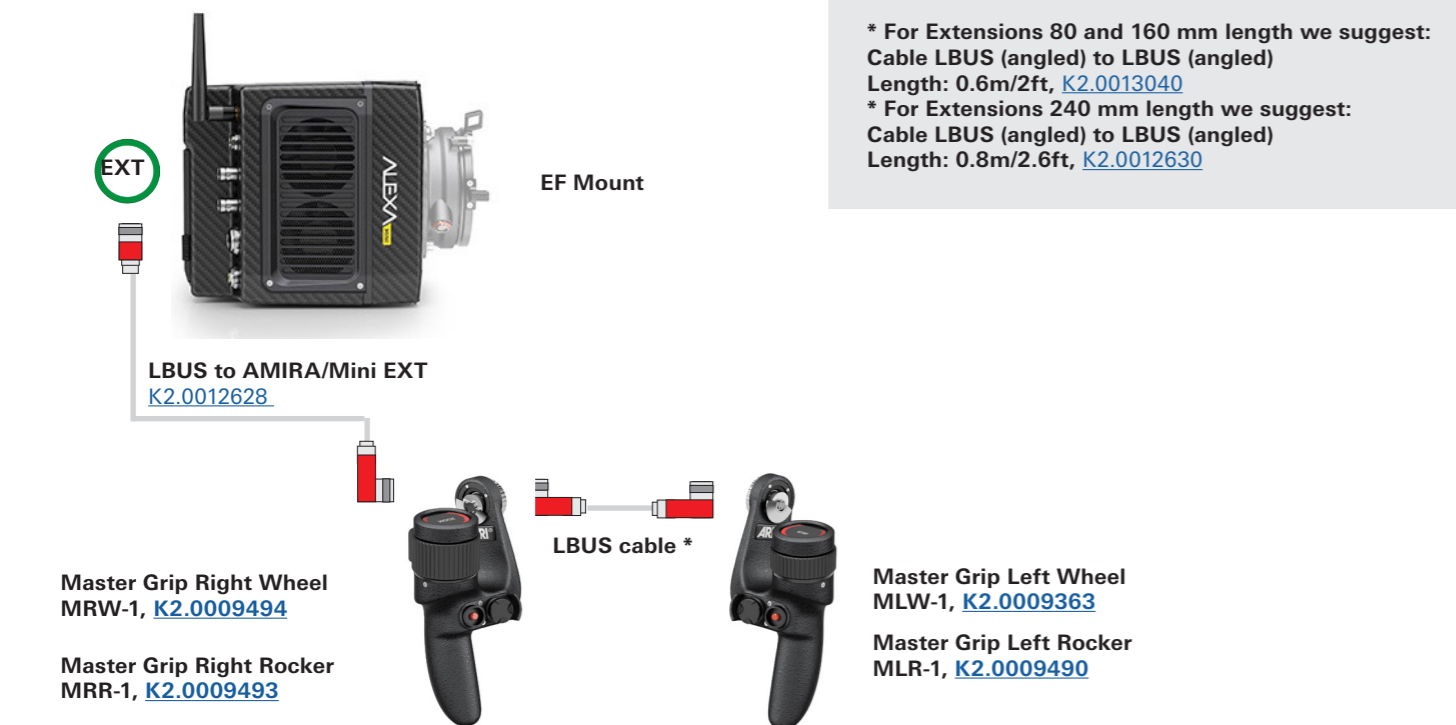

Master Grips - Sample Configurations ALEXA Mini

Configuration Overview | 4.9.3 / 2021.06

ALEXA Mini - Cine Style Lens

ALEXA Mini - Servo Zoom Lens

Servo zoom control requires at least AMIRA/ALEXA Mini SUP 5.0

ALEXA Mini - EF Lens

EF lens control requires at least AMIRA/ALEXA Mini SUP 5.0

LBUS Cables

LBUS cables need to be ordered separately

- Cable LBUS (straight) to LBUS (straight) Length: 0.2m/8", [K2.0006749](#)
- Cable LBUS (straight) to LBUS (straight) Length: 0.3m/1ft, [K2.0006750](#)
- Cable LBUS (straight) to LBUS (straight) Length: 0.5m/1.5ft, [K2.0006751](#)
- Cable LBUS (straight) to LBUS (straight) Length: 0.8m/2.5ft, [K2.0006752](#)
- Cable LBUS (straight) to LBUS (straight) Length: 1.5m/5ft, [K2.0006753](#)
- Cable LBUS (straight) to LBUS (straight) Length: 3m/10ft, [K2.0006754](#)
- Cable LBUS (straight) to LBUS (straight) Length: 6m/20ft, [K2.0006755](#)
- Cable LBUS (straight) to LBUS (straight) Length: 15m/49ft, [K2.0006756](#)
- Cable LBUS (straight) to LBUS (straight) Length to LCS: [K2.0007318](#)

- Cable LBUS (angled) to LBUS (straight) Length: 0.35m/1.1ft, [K2.0013042](#)
- Cable LBUS (angled) to LBUS (straight) Length: 0.80m/2.6ft, [K2.0013043](#)
- Cable LBUS (angled) to LBUS (straight) Length: 1m/3.3ft, [K2.0013041](#)
- Cable LBUS (angled) to LBUS (angled) Length: 0.2m/8", [K2.0012785](#)
- Cable LBUS (angled) to LBUS (angled) Length: 0.6m/2ft, [K2.0013040](#)
- Cable LBUS (angled) to LBUS (angled) Length: 0.8m/2.6ft, [K2.0012630](#)

Cable LBUS Star (0.2m/8in). [K2.0023823](#)

Standard Grips & Extensions