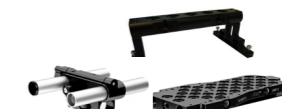

AMIRA Camera Support

Wedge Plate Adapter WPA-1, [K2.75000.0](#)

Bridge Plate Adapter BPA-3, [K2.75006.0](#)
(compatible with BP-8)

Compact Bridge Plate CBP-3
19mm for AMIRA, [K2.0019580](#)

Compact Bridge Plate CBP-4
15mm for AMIRA, [K2.0019582](#)

BP-8, 19mm rods, [K2.47090.0](#)

BP-9, 15mm rods, [K2.47091.0](#)

Quick Release Plate QRP-1, [K2.0000399](#)

Universal Adapter Plate UAP-2 Set, [K0.0001280](#)

Universal Adapter Plate UAP-2, [K2.0001221](#)