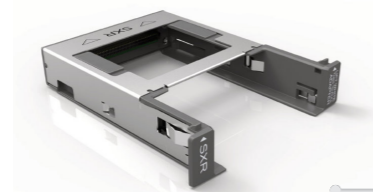

Recording Media - Codex Capture & Compact Drives

Configuration Overview | 1.9.0 / 2021.06

Codex Capture Drive

[ALEXA LF](#)

[ALEXA SXT W](#)

Codex SXR Capture Drive Adapter
[K2.0008429](#) (Codex# CDX-37097)

Codex SXR Capture Drive 1TB
[K2.0006942](#) (Codex# CDX-37019/18)

Codex SXR Capture Drive set 4x1TB
[K0.0006946](#)

Codex SXR Capture Drive 2TB
[K2.0006157](#) (Codex# CDX-37021/20)

Codex SXR Capture Drive set 4x2TB
[K0.0015012](#)

Codex SXR Capture Drive Dock (TB3)
[K2.0019728](#) (Codex# CDX-75013-2)

Available from Codex

Codex Capture+Transfer Drive Dock
(Codex# CDX-62102-3)

Codex Vault XL

Codex Compact Drive

[ALEXA Mini LF](#)

Codex Compact Drive 1TB (CA08-1024)
[K2.0024130](#) (Codex# CX0001002)