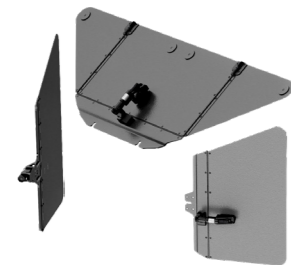

Studio Matte Box SMB-1 (6.6" x 6.6")

Configuration Overview | 7.4.0 / 2017.02a

Sets for SMB-1

SMB-1 Tilt Set 19 mm, KK.0005851
including:
K2.66262.0 - SMB-1 Tilt
K2.0001465 - SMB-1 2-Filter Stage Incl. 2 Filter Frames
K2.0001462 - SMB-1 1-Filter Stage Incl. 1 Filter Frames
K2.0006076 - SMB-1 19 mm Studio Arm
K2.0001174 - 6" Tilting Filter Ring 150 mm

SMB-1 Tilt Set 15 mm, KK.0005681
including:
K2.66262.0 - SMB-1 Tilt
K2.0001465 - SMB-1 2-Filter Stage Incl. 2 Filter Frames
K2.0001462 - SMB-1 1-Filter Stage Incl. 1 Filter Frames
K2.0006097 - SMB-1 15 mm Studio Arm
K2.0001174 - 6" Tilting Filter Ring 150 mm

SMB-1 Basic Set 19 mm, KK.0005682
including:
K2.0001516 - SMB-1 Basic
K2.0001465 - SMB-1 2-Filter Stage Incl. 2 Filter Frames
K2.0001462 - SMB-1 1-Filter Stage Incl. 1 Filter Frames
K2.0006076 - SMB-1 19 mm Studio Arm

SMB-1 Basic Set 15 mm, KK.0005683
including:
K2.0001516 - SMB-1 Basic
K2.0001465 - SMB-1 2-Filter Stage Incl. 2 Filter Frames
K2.0001462 - SMB-1 1-Filter Stage Incl. 1 Filter Frames
K2.0006097 - SMB-1 15 mm Studio Arm

SMB-1 Lightshield Set, KK.0005850
including:
K2.66273.0 - SMB-1 Top/Bottom Flag
K2.66274.0 - SMB-1 Side Flags (Pair)

SMB-1 Accessory Set, KK0005848
including:
K2.66267.0 - SMB-1 Mattes SPH
K2.0001161 - SMB-1 Mattes SPH /ANAM
K2.0001172 - SMB Accessory Adapter
K2.0001517 - SMB Top/Bottom Flag Holders (Pair)
K2.34890.0 - Flexible Shaft

SMB-1 Anamorphic Upgrade Set, KK.0005849
including:
K2.0001466 - SMB-1 Sunshade ANAM
K2.0001173 - SMB-1 Side Flags ANAM (pair)
K2.0000676 - SMB-1 Mattes ANAM

Accessories for SMB-1

Accessories for SMB-1 & SMB-2

Rings R1 please see
Configuration Overview 9.0.0

Frames F1 please see
Configuration Overview 9.1.0

SMB-1 technical data: