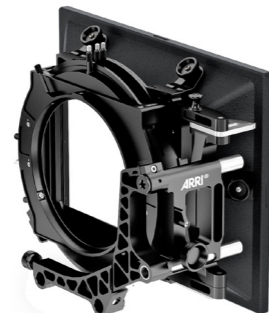

Studio Matte Box SMB-1 (6.6" x 6.6")

Configuration Overview | 7.4.0 / 2017.02a

Sets for SMB-1

SMB-1 Tilt Set 19 mm, KK.0005851
including:
K2.66262.0 - SMB-1 Tilt
K2.0001465 - SMB-1 2-Filter Stage Incl. 2 Filter Frames
K2.0001462 - SMB-1 1-Filter Stage Incl. 1 Filter Frames
K2.0006076 - SMB-1 19 mm Studio Arm
K2.0001174 - 6" Tilting Filter Ring 150 mm

SMB-1 Tilt Set 15 mm, KK.0005681
including:
K2.66262.0 - SMB-1 Tilt
K2.0001465 - SMB-1 2-Filter Stage Incl. 2 Filter Frames
K2.0001462 - SMB-1 1-Filter Stage Incl. 1 Filter Frames
K2.0006097 - SMB-1 15 mm Studio Arm
K2.0001174 - 6" Tilting Filter Ring 150 mm

SMB-1 Basic Set 19 mm, KK.0005682
including:
K2.0001516 - SMB-1 Basic
K2.0001465 - SMB-1 2-Filter Stage Incl. 2 Filter Frames
K2.0001462 - SMB-1 1-Filter Stage Incl. 1 Filter Frames
K2.0006076 - SMB-1 19 mm Studio Arm