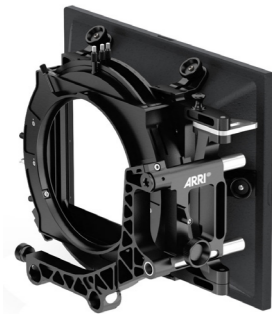

Studio Matte Box SMB-1 (6.6" x 6.6")

Configuration Overview | 7.4.0 / 2017.02a

Sets for SMB-1

SMB-1 Tilt Set 19 mm, KK.0005851
including:
K2.66262.0 - SMB-1 Tilt
K2.0001465 - SMB-1 2-Filter Stage Incl. 2 Filter Frames
K2.0001462 - SMB-1 1-Filter Stage Incl. 1 Filter Frames
K2.0006076 - SMB-1 19 mm Studio Arm
K2.0001174 - 6" Tilting Filter Ring 150 mm

SMB-1 Tilt Set 15 mm, KK.0005681
including:
K2.66262.0 - SMB-1 Tilt
K2.0001465 - SMB-1 2-Filter Stage Incl. 2 Filter Frames
K2.0001462 - SMB-1 1-Filter Stage Incl. 1 Filter Frames
K2.0006097 - SMB-1 15 mm Studio Arm
K2.0001174 - 6" Tilting Filter Ring 150 mm

SMB-1 Basic Set 19 mm, KK.0005682
including:
K2.0001516 - SMB-1 Basic
K2.0001465 - SMB-1 2-Filter Stage Incl. 2 Filter Frames
K2.0001462 - SMB-1 1-Filter Stage Incl. 1 Filter Frames
K2.0006076 - SMB-1 19 mm Studio Arm