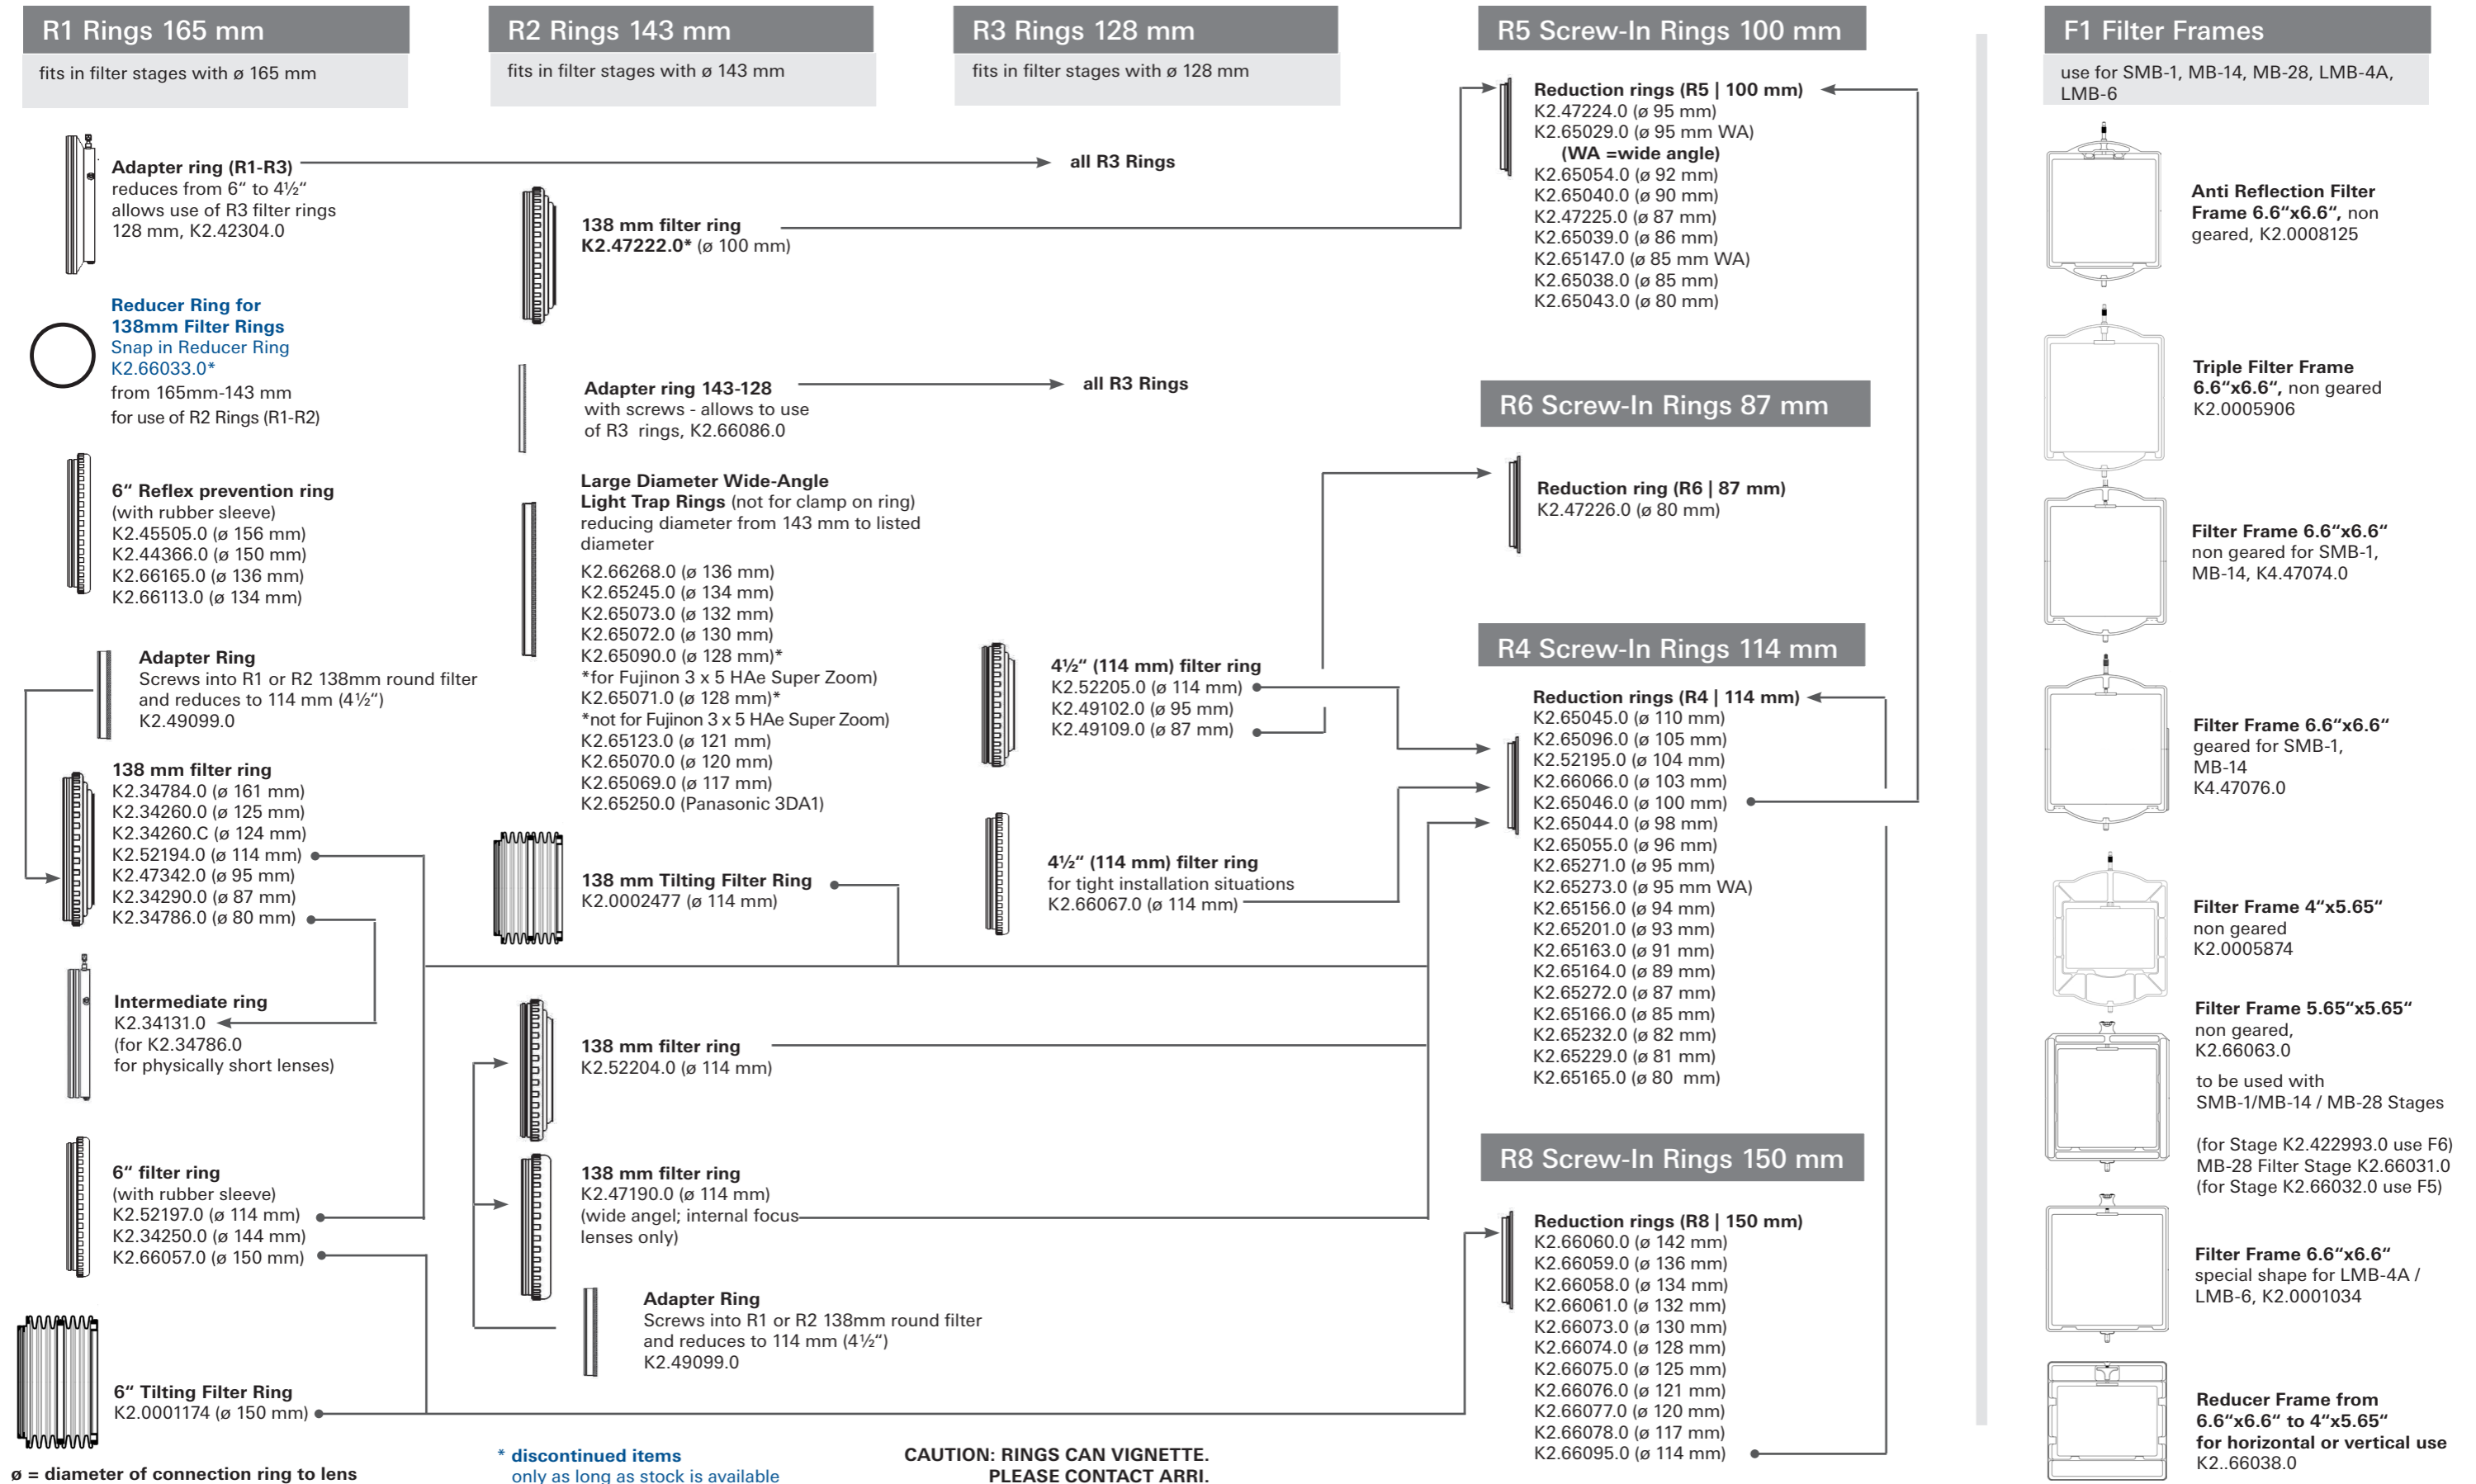

SMB-1 (6.6"x6.6") Rings & Frames

Configuration Overview | 7.4.1 / 2018.10