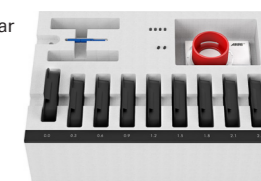

ARRI Impression V 230P Filter Pack, K2.0048141

includes:
 3x ARRI Impression V Filter 230P
 3x ARRI Impression V Velcro® Set

ARRI Impression V 330P Filter Pack, K2.0048142

includes:
 3x ARRI Impression V Filter 330P
 3x ARRI Impression V Velcro® Set

ARRI Impression V Shim Pack, K2.0048147

includes:
 6x ARRI Impression V Shim Set

ARRI Impression V Velcro® Pack, K2.0048148

includes:
 6x ARRI Impression V Velcro® Set

ALEXA LPL LF FSND Filters

manual in-camera filters:
 have to be inserted/removed by hand in contrast to the internal motorized FSND filters for ALEXA Mini, ALEXA Mini LF & Amira

ALEXA LPL LF FSND Filter Set, Full

K2.0018790, includes:
 K4.0015593 1x ALEXA LPL LF IFM Optical Clear
 K4.0015594 1x ALEXA LPL LF FSND 0.3
 K4.0015595 1x ALEXA LPL LF FSND 0.6
 K4.0015596 1x ALEXA LPL LF FSND 0.9
 K4.0015597 1x ALEXA LPL LF FSND 1.2
 K4.0015598 1x ALEXA LPL LF FSND 1.5
 K4.0015599 1x ALEXA LPL LF FSND 1.8
 K4.0015600 1x ALEXA LPL LF FSND 2.1
 K4.0015601 1x ALEXA LPL LF FSND 2.4
 K2.72144.0 1x IFM/Extenders Depth Gauge DG-1
 K4.0007655 1x ALEXA LF FSND Filter Case
 K4.0007656 1x ALEXA FSND Filter Insertion Tool
 K2.0019021 1x ALEXA LPL LF IFM Shim