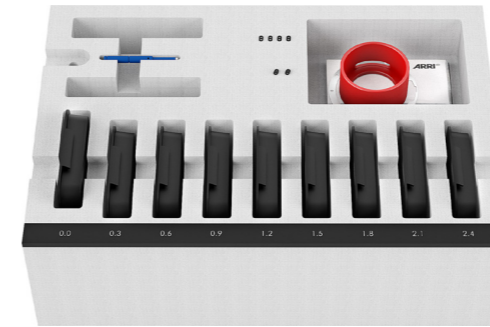

## ALEXA LPL LF FSND Filters

manual in-camera filters:

have to be inserted/removed by hand in contrast to the internal motorized FSND filters for ALEXA Mini, ALEXA Mini LF & Amira