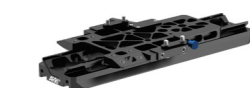

TRINITY Camera Plates

Short QL Plate Gen2 for SRH-3, TRINITY, MAXIMA K2.0019295

Long QL Plate Gen2 for SRH-3, TRINITY, MAXIMA K2.0019294

Extra long QL Plate Gen 2 for SRH-3, TRINITY, MAXIMA, K2.0033425

SAM-1 Stabilizer Adapter Mount for ALEXA K2.0018851