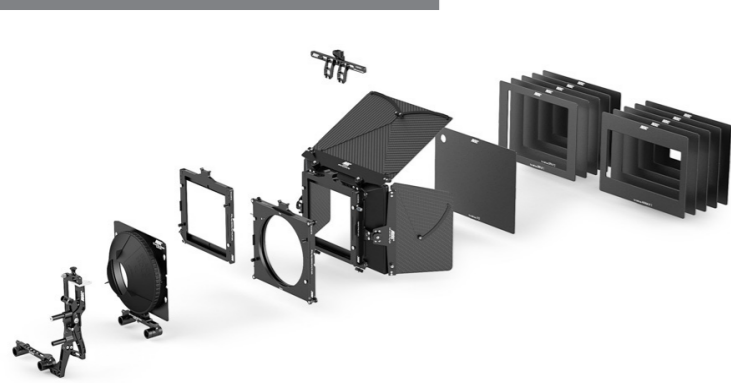

Lightweight Matte Boxes LMB 6x6

Configuration Overview | 7.2.0 / 2018.08

Sets for LMB 6x6

LMB 6x6 Pro 15mm Studio Set

KK.0020235 - includes:
 K2.0019218 1x LMB 6x6 Basic Module
 K2.0019895 1x LMB 6x6 Swing Away Tilt Mod. 15mm Studio
 K2.0013440 1x LMB 15mm Studio Rod Adapter
 K2.0019085 1x LMB 6x6 Tilt and Flex Adapter 80-156mm
 K2.0019159 1x LMB 6x6 Extra Rotatable Filter Stage
 K2.0019133 1x LMB 6x6 Extra Non-Rotatable Filter Stage
 K2.0019178 1x LMB 6x6 Top, Bottom Flag
 K2.0019216 1x LMB 6x6 Side Flags
 K2.0013825 2x LMB Flag Holders
 K2.0013014 1x LMB Accessory Adapter
 K2.0019253 1x LMB 6x6 Set of Mattes spherical
 K2.0019258 1x LMB 6x6 Set of Mattes anamorphic

LMB 6x6 Pro 19mm Studio Set

KK.0020233 - includes:
 K2.0019218 1x LMB 6x6 Basic Module
 K2.0019083 1x LMB 6x6 Swing Away Tilt Mod. 19mm Studio
 K2.0013432 1x LMB 19mm Studio Rod Adapter
 K2.0019085 1x LMB 6x6 Tilt and Flex Adapter 80-156mm
 K2.0019159 1x LMB 6x6 Extra Rotatable Filter Stage
 K2.0019133 1x LMB 6x6 Extra Non-Rotatable Filter Stage
 K2.0019178 1x LMB 6x6 Top, Bottom Flag
 K2.0019216 1x LMB 6x6 Side Flags
 K2.0013014 1x LMB Accessory Adapter
 K2.0013825 2x LMB Flag Holders
 K2.0019253 1x LMB 6x6 Set of Mattes spherical
 K2.0019258 1x LMB 6x6 Set of Mattes anamorphic