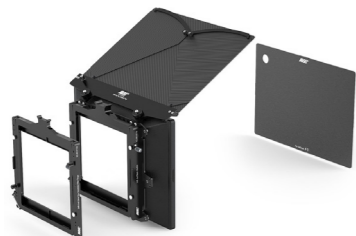

LMB 6x6 Clamp On 3-Stage Set

[KK.0020231](#) - includes:
K2.0019218 1x LMB 6x6 Basic Module
K2.0019133 1x LMB 6x6 Extra Non-Rotatable Filter Stage
K2.0019178 1x LMB 6x6 Top, Bottom Flag