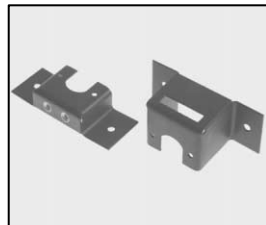

L4.76669.E
Set of 2 pcs. lamp holder brackets /
Set aus 2 St. Lampenfassungen