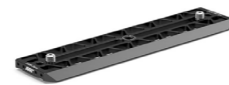

CSS Dovetails

Dovetail Utility Base DUB-1, [K2.0039861](#)

Dovetail Utility Base DUB-2, [K2.0044813](#)

Stabilizer Adapter Mount SAM-Zero, [K2.0041201](#)

Stabilizer Adapter Mount SAM-1 for ALEXA [K2.0018851](#)

Stabilizer Adapter Mount SAM-2 for ALEXA Mini [K2.0014215](#)

Stabilizer Adapter Mount SAM-2 Set for ALEXA Mini, [KK.0016116](#)

Stabilizer Adapter Mount SAM-3 for AMIRA [K2.0014630](#)

Stabilizer Adapter Mount SAM-3 Set for AMIRA, [KK.0016114](#)

Stabilizer Adapter Mount SAM-4, [K2.0033662](#)

Stabilizer Adapter Mount SAM-6, [K2.0024508](#)

Stabilizer Adapter Mount SAM-6 450mm/18in, [K2.0039405](#)

Stabilizer Plate for CBP 355mm/14in, [K2.0039803](#)