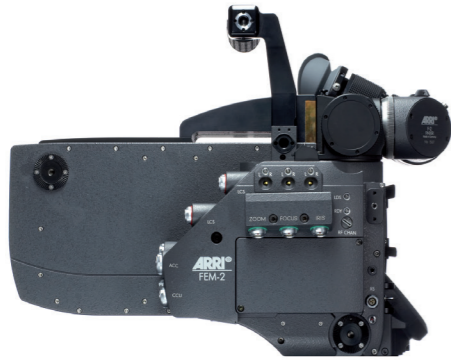

Bodies

ARRIFLEX D-21 K0.70200.0
ARRIFLEX D-21 ANAM K0.70400.0

For Ground Glasses and
ARRIGLOW Masks see price list

Viewfinder System

Wide Angle Eyepiece
K2.47081.0
(8x, included in D-21)

Finder Extender FE-3
295 mm K2.47082.0

Bridge Plate BP-8
K2.47090.0

Shoulder Set S-5 complete for D-21/HD, K0.70410.0 incl.
Shoulder Set S-5, K2.70450.0
Shoulder Cushion K2.70011.0

Camera Handgrip Right
K2.45886.0

Low Mode Support Set
K2.70004.0

Low Mode Support Set short K2.70010.0

Camera Transport Case
K2.70000.0

Monitors

7" HD/SD Monitor HDM-7, incl. power cable, K2.66106.0
needed: Mounting Arm & BNC cable (RG59)

Monitor Arm MMA-65, K2.41101.0
recommended for HDM-7

12V Power Cable for 3rd party on-board monitors KC47-SP-S 11-pin Fischer to 4-pin XLR (Canon), K2.70430.0

24 V Plug-on module K2.52001.0

Controller & Radio Modules

Functional Expansion Module FEM-2 K2.52226.0
(included in D-21 / D-21 HD)