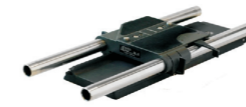

Anamorphic Viewfinder Arm AVF-1 K2.47087.0

Anamorphic Viewfinder Support, K2.70019.0

Super Wide Angle Eyepiece K2.41822.0
(10x)

Finder Extender FE-5
200 mm K2.47304.0

Eyepiece Leveler EL-3
K0.60039.0

Support, Handles & Extras

Bridge Plate BP-8
K2.47090.0

Shoulder Set S-5 complete for D-21/HD, K0.70410.0 incl.
Shoulder Set S-5, K2.70450.0
Shoulder Cushion K2.70011.0

Camera Handgrip Right
K2.45886.0

Low Mode Support Set
K2.70004.0